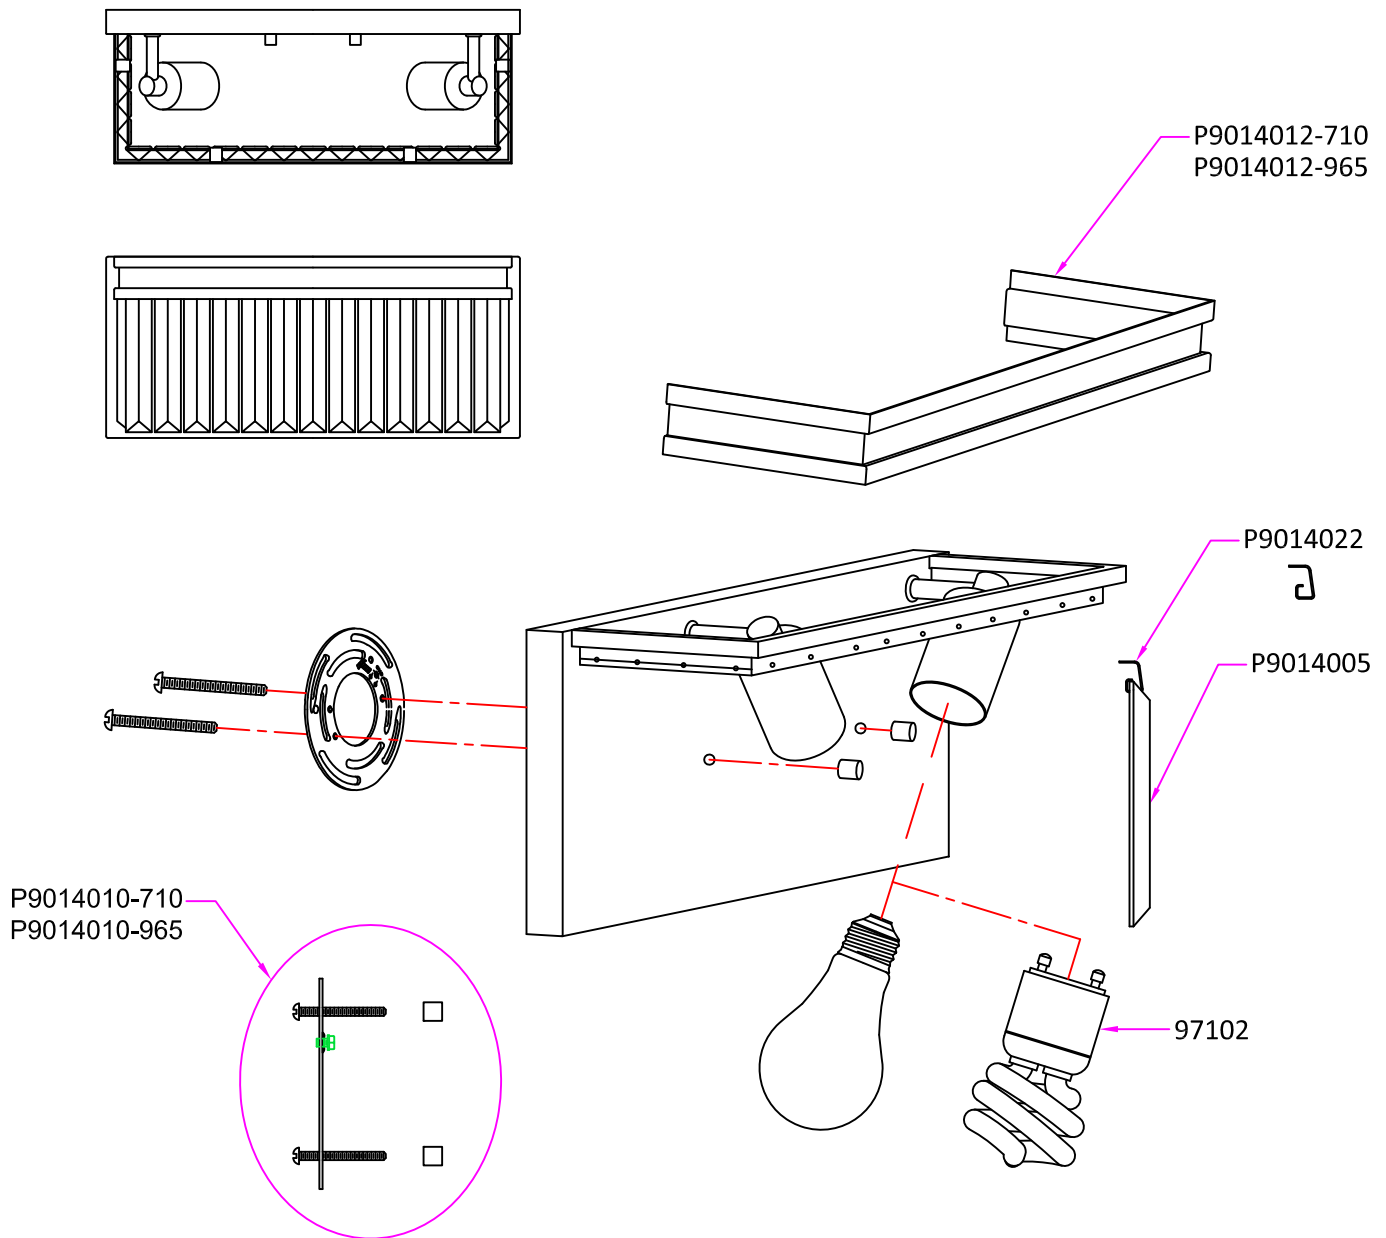

Replacement Parts

4414002 / 4414002BLE

Qty.	Part #	Description
	P9014010-xxx	Mtg Hardware,including Mtg bar, #8-32 screw, 1 1/4" long(2) and finial nut Ø11/32" (2)
	P9014012-xxx	Decorative Ring,12 15/16"(L) x 4 7/32"(W) x1 3/8"(H), 0.6mm thickness
	P9014022	Hook for Crystal, 10pcs/set
	P9014005	Short Crystal,4 3/4"(L) x 27/32"(W) x 15/32"(H)
	97102	Self ballasted spiral bulb,GU24,13W,2700K color temperature

* Note: -xxx: Represents different finish and optional.
Available finish please see P/N shown in the drawing or catalog.

Sea Gull Lighting®

Life Illuminated | Since 1919

www.SeaGullLighting.com