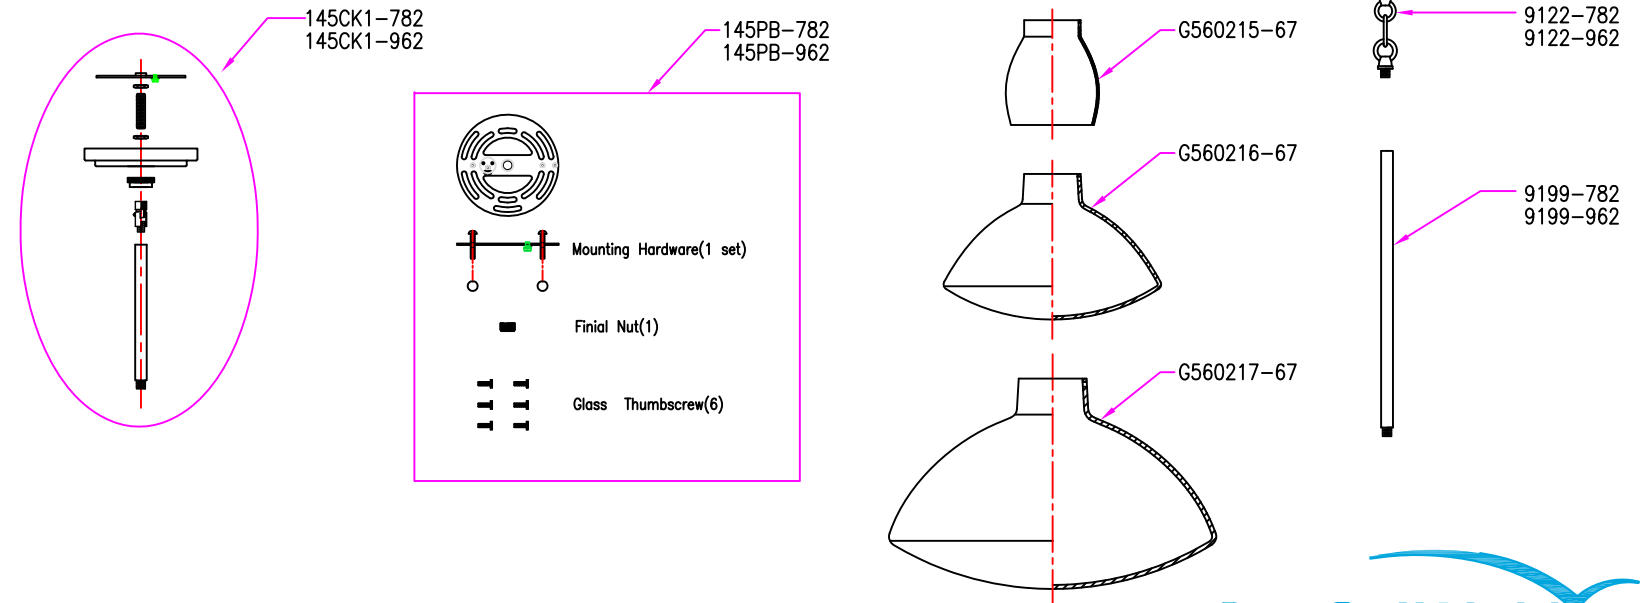

Belton Collection (145) Replacement Parts

All New Replacement Parts:

Part Number	Description	Used On
145CK1-xxx	Canopy Kit, including canopy, mtg bar, RTN, hex nut(2), screw collar, swivel w RTN, & 6" stem w RTN	3114503, 3114505, 6114501, 6514501, 6614501, 6614504
145PB-xxx	Includes Glass Mounting Hardware(1 set), Finial(1), Thumbscrew(6)	For Collection
G560215-67	Glass, $\phi 5-3/8"$, with 6 1/8" height	3114503, 3114505, 4114501, 4414502, 4414503, 4414504, 6114501, 6614504
G560216-67	Glass, $\phi 12-5/8"$, with 8-3/8" height	6514501
G560217-67	Glass, $\phi 15-7/8"$, with 10-1/8" height	6614501
9122-xxx	Link and Loop	3114503, 3114505, 6114501, 6614501, 6514501
9199-xxx	Accessory Stem 12"	3114503, 3114505, 6114501, 6514501, 6614501, 6614504

Part number & detail:

3114503-782
3114503-962

4114501-782
4114501-962

4414502-782
4414502-962

4414503-782
4414503-962

4414504-782
4414504-962

3114505-782
3114505-962

6514501-782
6514501-962