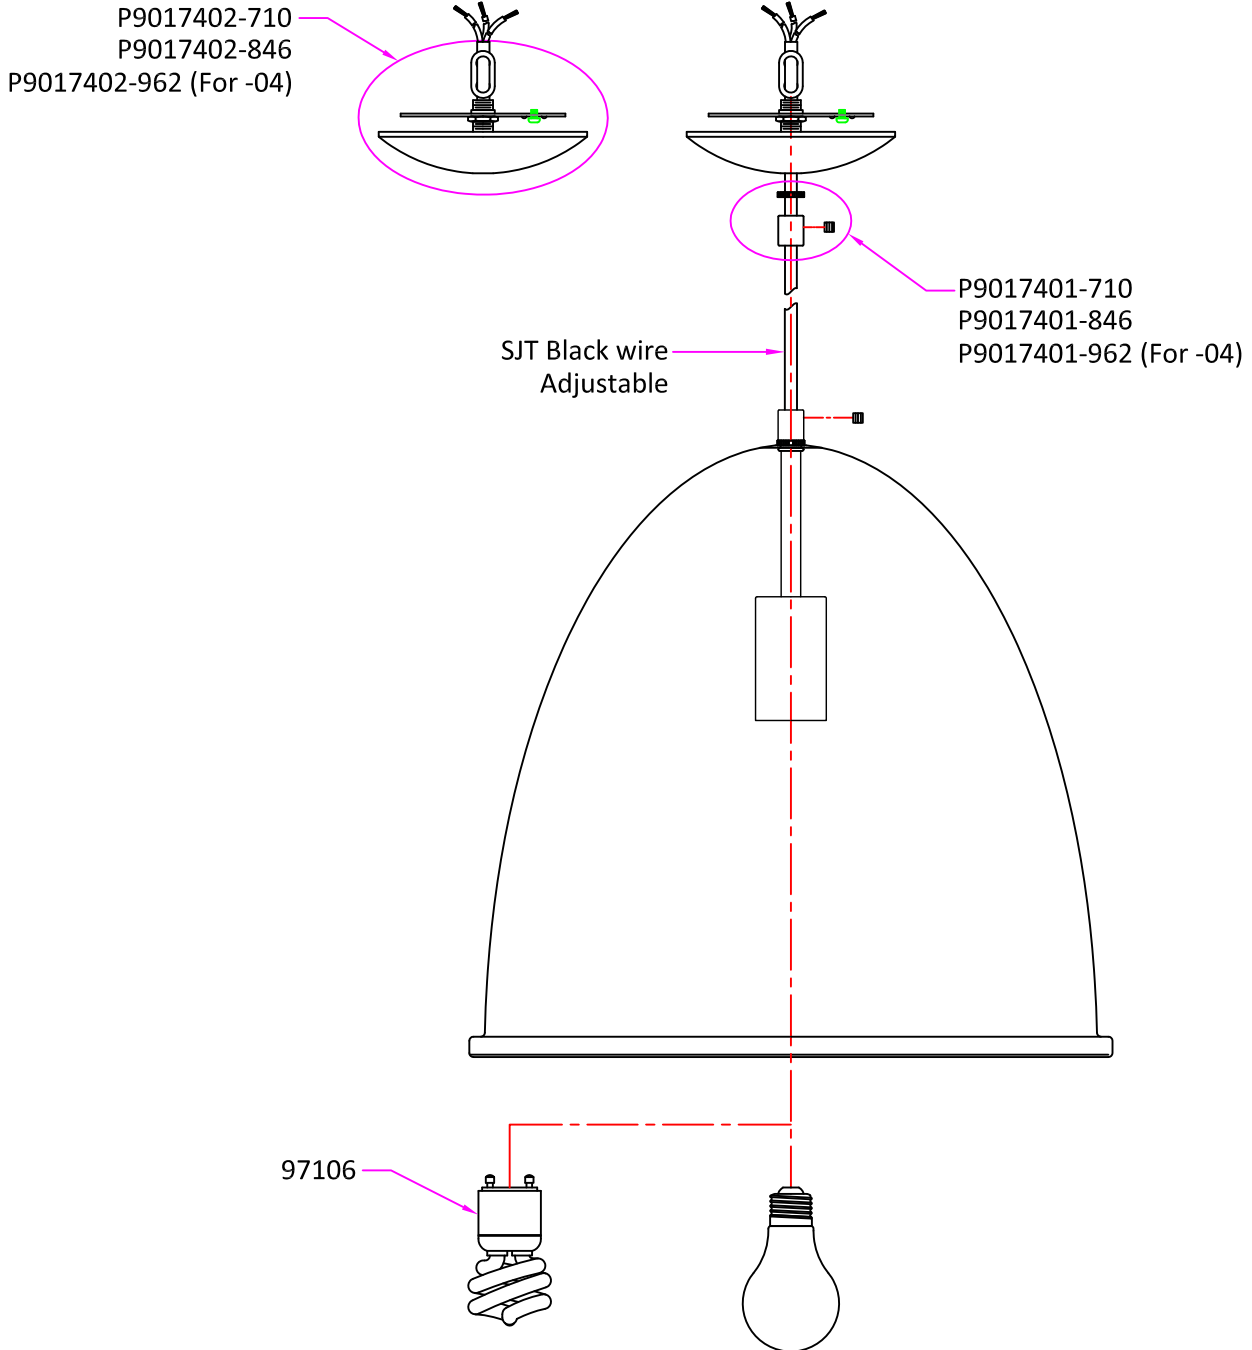

Replacement Parts

6525401 / 6525401BLE

Qty.	Part #	Description
	P9017401-xxx	1/4 I.P cap nut & knurled washer, with Clear plastic screw, M6x5mm
	P9017402-xxx	Canopy Kit, Including Canopy/# 1/4 nipple/Mounting bar/hex nut/Bushing
	97106	Self ballasted spiral bulb, GU24, 100W, 2700K color temperature

* Note: -xxx: Represents different finish and optional.
Available finish please see P/N shown in the drawing or catalog.

Sea Gull Lighting®

Life Illuminated | Since 1919

www.SeaGullLighting.com