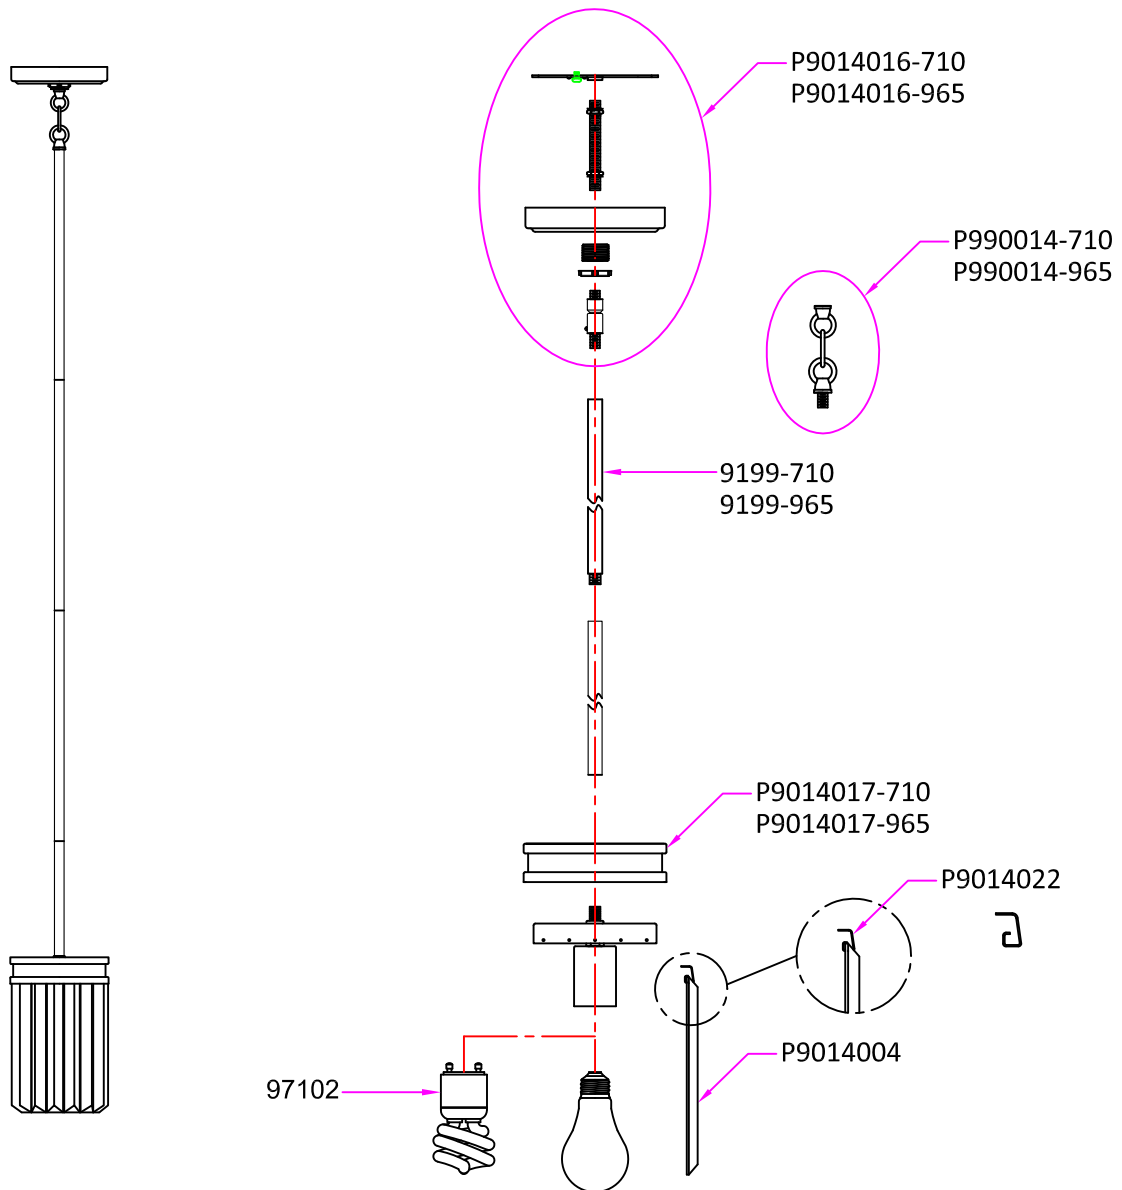

Replacement Parts

6114001 / 6114001BLE

Qty.	Part #	Description
	P9014016-xxx	Canopy Kit, including canopy, mtg bar, 1/8 IP RTN, hex nut(2), washer(2), & screw collar and swivel
	P990014-xxx	Loop+link+loop, with 1/8-27 nipple
	9199-xxx	Stem, 72"
	P9014017-xxx	Decorative Ring, Ø5 1/8" x 1 3/8"(H), 0.6mm thickness
	P9014022	Hook for Crystal, 10pcs/set
	P9014004	Long Crystal, 7 3/32"(L) x 27/32"(W) x 15/32"(H)
	97102	Self ballasted spiral bulb, GU24, 13W, 2700K color temperature

* Note: -xxx: Represents different finish and optional.
Available finish please see P/N shown in the drawing or catalog.

Sea Gull Lighting®

Life Illuminated | Since 1919

www.SeaGullLighting.com