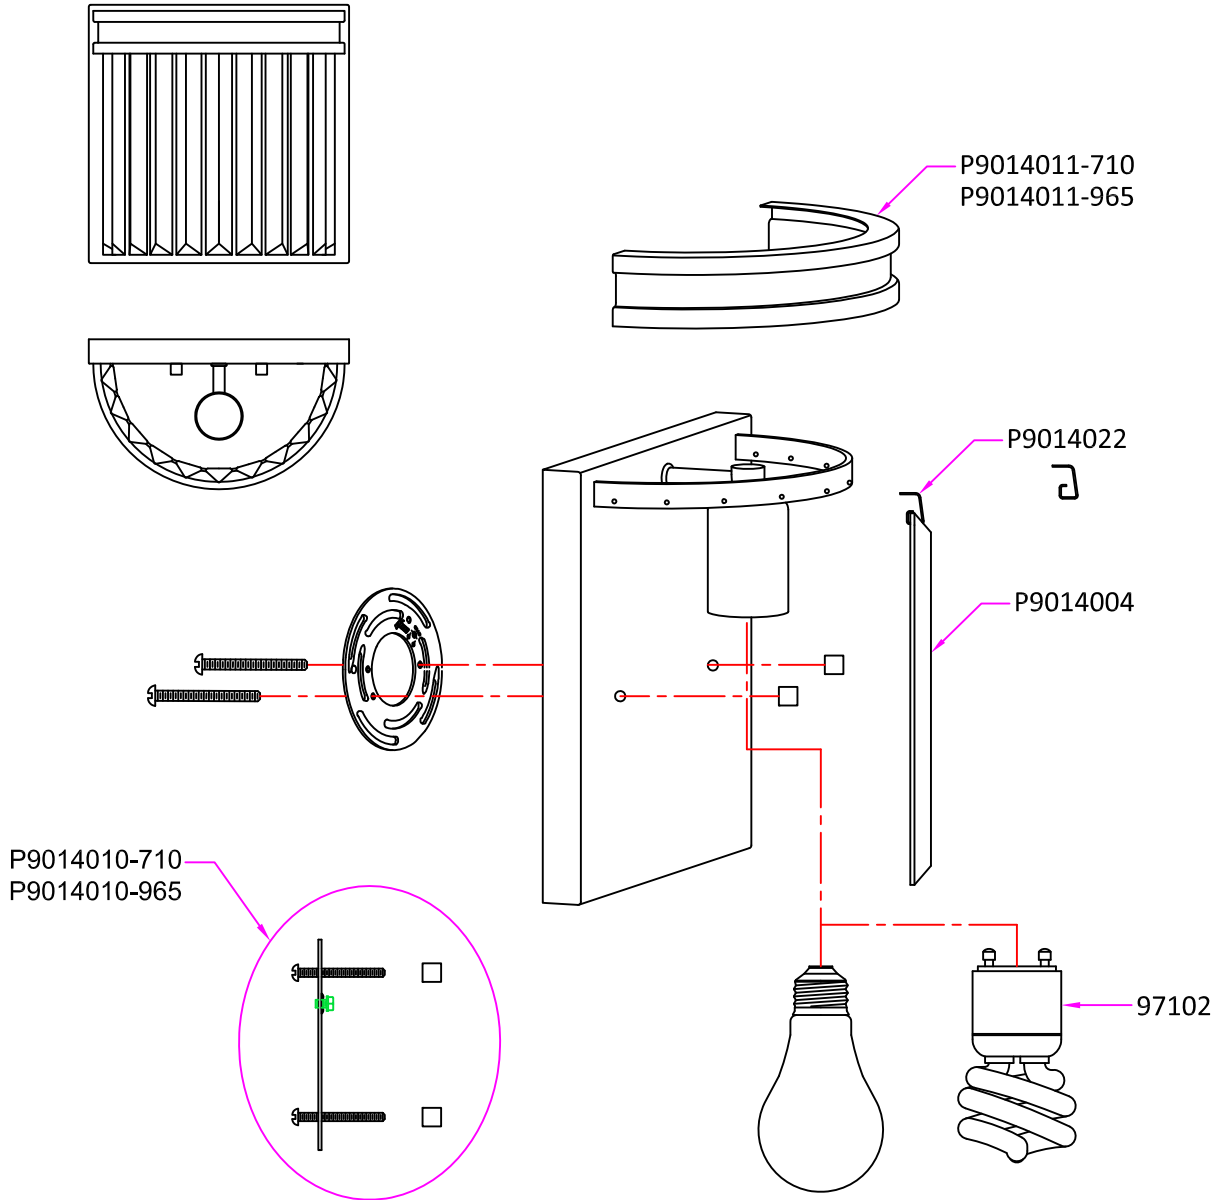

# Replacement Parts

## 4414001 / 4414001BLE

Qty.	Part #	Description
	P9014010-xxx	Mtg Hardware, including Mtg bar, #8-32 screw, 1 1/4" long(2) and finial nut Ø11/32" (2)
	P9014011-xxx	Semicircle Decorative Ring, 7 7/8"(L) x 3 15/16"(W) x 1 3/8"(H), 0.6mm thickness
	P9014022	Hook for Crystal, 10pcs/set
	P9014004	Long Crystal, 7 3/32"(L) x 27/32"(W) x 15/32"(H)
	97102	Self ballasted spiral bulb, GU24, 13W, 2700K color temperature

\* Note: -xxx: Represents different finish and optional.  
Available finish please see P/N shown in the drawing or catalog.

**Sea Gull Lighting®**

Life Illuminated | Since 1919

www.SeaGullLighting.com