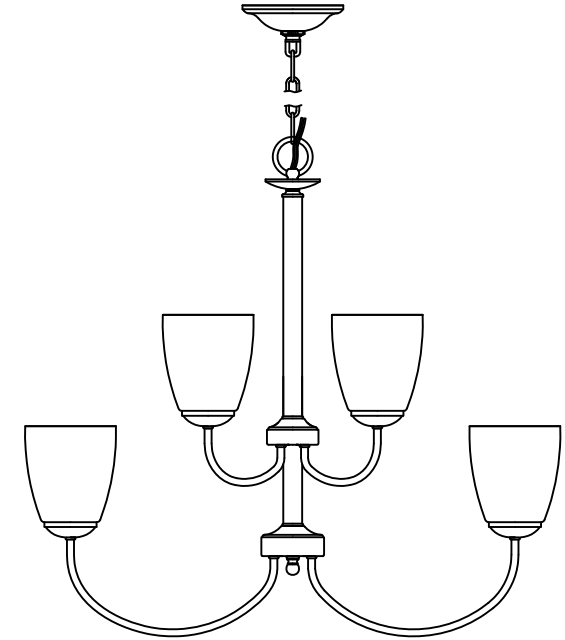

Bannock Collection (166) Replacement Parts

4116601-782
4116601-962

4416602-782
4416602-962

4416603-782
4416603-962

4416604-782
4416604-962

3116603-782
3116603-962

3116605-782
3116605-962

3116609-782
3116609-962

6116601-782
6116601-962

7716602-782
7716602-962

Sea Gull Lighting.

Life Illuminated | Since 1919

www.SeaGullLighting.com

Bannock Collection (166) Replacement Parts

All New Replacement Parts:

Part Number	Description	Used On
166CK1-xxx	Canopy Kit,including canopy,Mtg bar,RTN,hex nut(2) and screw collar set	3116603,3116605,7716602
166CK2-xxx	Canopy Kit,including canopy,U-channel Mtg bar,RTN,hex nut(2) and screw collar set	3116609
166CK3-xxx	Canopy Kit,including canopy,U-channel Mtg bar,RTN,hex nut(2),screw collar set & swivel and 6" stem/w RTN	6116601
166PB-xxx	Hardware Bag For Bannock collection	For Bannock collection
G560256-619	Glass,Ø4 3/4", with 5 1/8" height	3116603,3116605,3116609,4116601,4416602,4416603,4416604,6616601
G560257-619	Glass,Ø11 1/2", with 4 1/4" height	7716602
9122-xxx	Link and loop	6616601
9103-xxx	Standard chain,6FT	3116603,3116605,3116609,7716602
9199-xxx	Accessory stem 12"	6616601