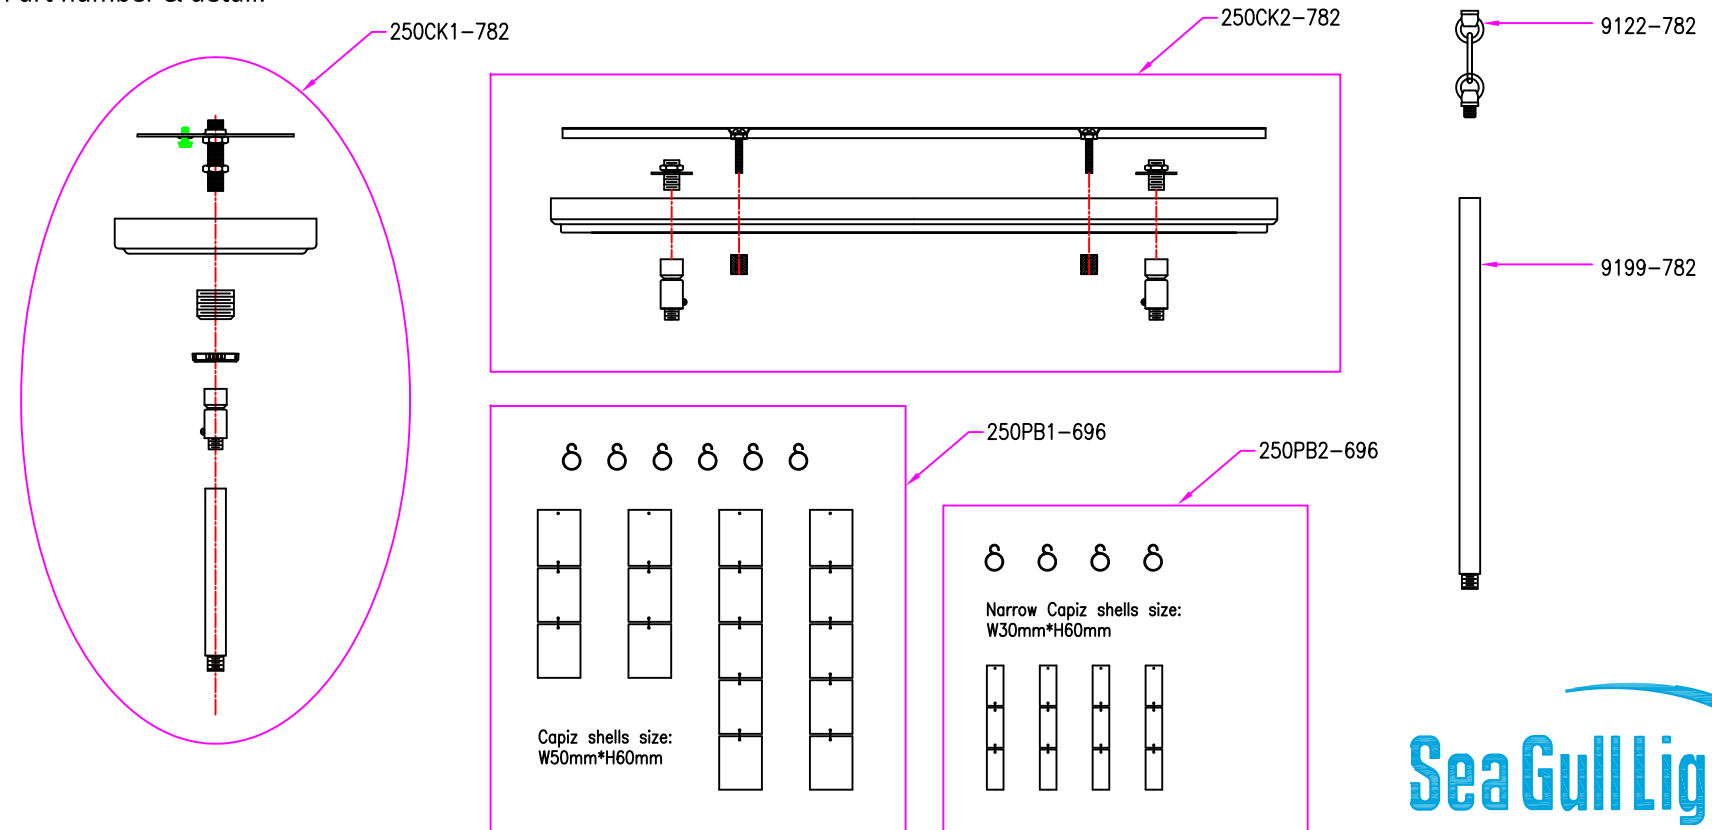

Corsicana Collection (250) Replacement Parts

3125003-782

6125001-782

All New Replacement Parts:

Part Number	Description	Used On
250CK1-782	Canopy Kit, including canopy, mtg bar, RTN, hex nut(2), screw collar, swivel w RTN, & 6" stem w RTN	3125003-782, 6125001-782
250CK2-782	Canopy Kit, including canopy, mtg bar, screws(2), ball nut(2), swivel w RTN(2), & 6" stem w RTN(2)	3225005-782
250PB1-696	Parts Bag, including String of 3 Capiz Shells (2 pcs) String of 5 Capiz Shells (2 pcs), & Fixtures Hooks (6 pcs)	3125003-782, 3225005-782
250PB2-696	Parts Bag, including String of 3 Capiz Shells Narrow (2 pcs) & Fixture Hooks (4 pcs)	6125001-782
9122-782	Link and Loop	3125003-782, 3225005-782, 6125001-782
9199-782	Accessory Stem,12"	3125003-782, 3225005-782, 6125001-782

Part number & detail:

3225005-782

Sea Gull Lighting.

Life Illuminated | Since 1919

www.SeaGullLighting.com