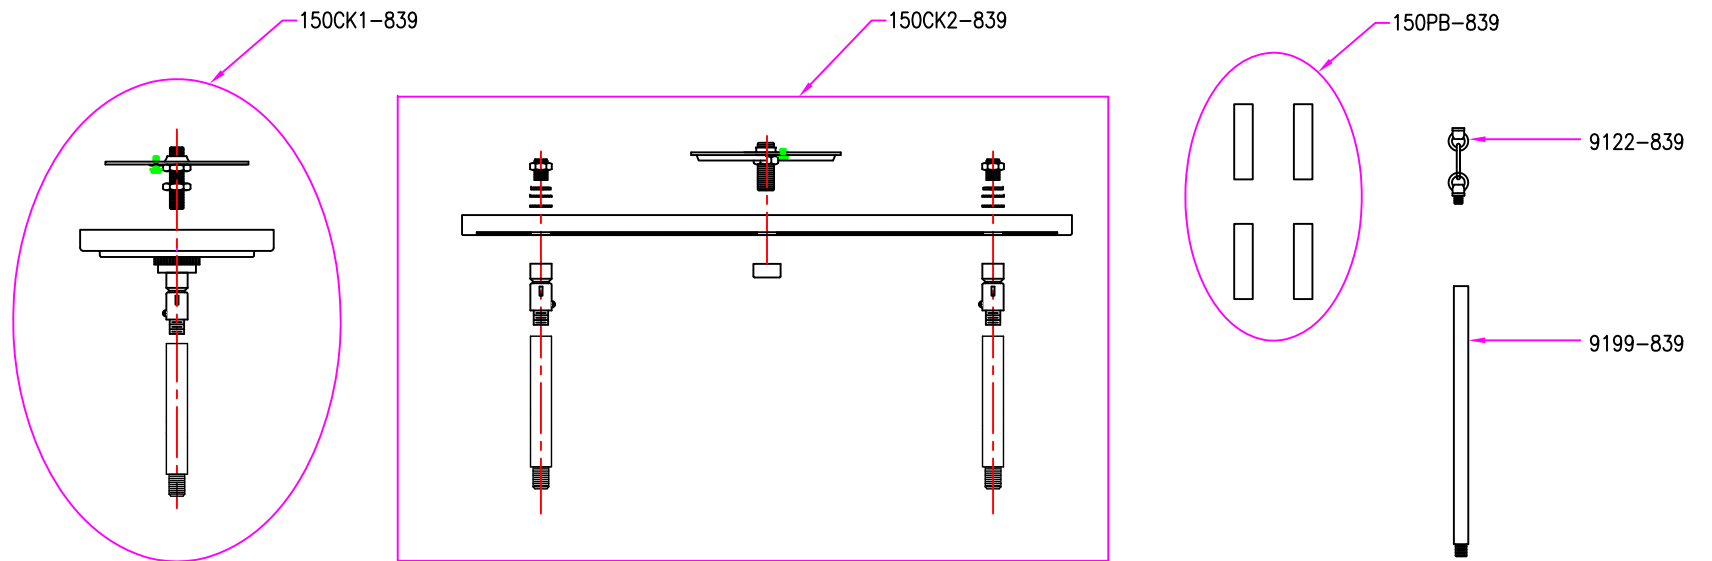

Part number & detail:

Sea Gull Lighting.

Life Illuminated | Since 1919

www.SeaGullLighting.com