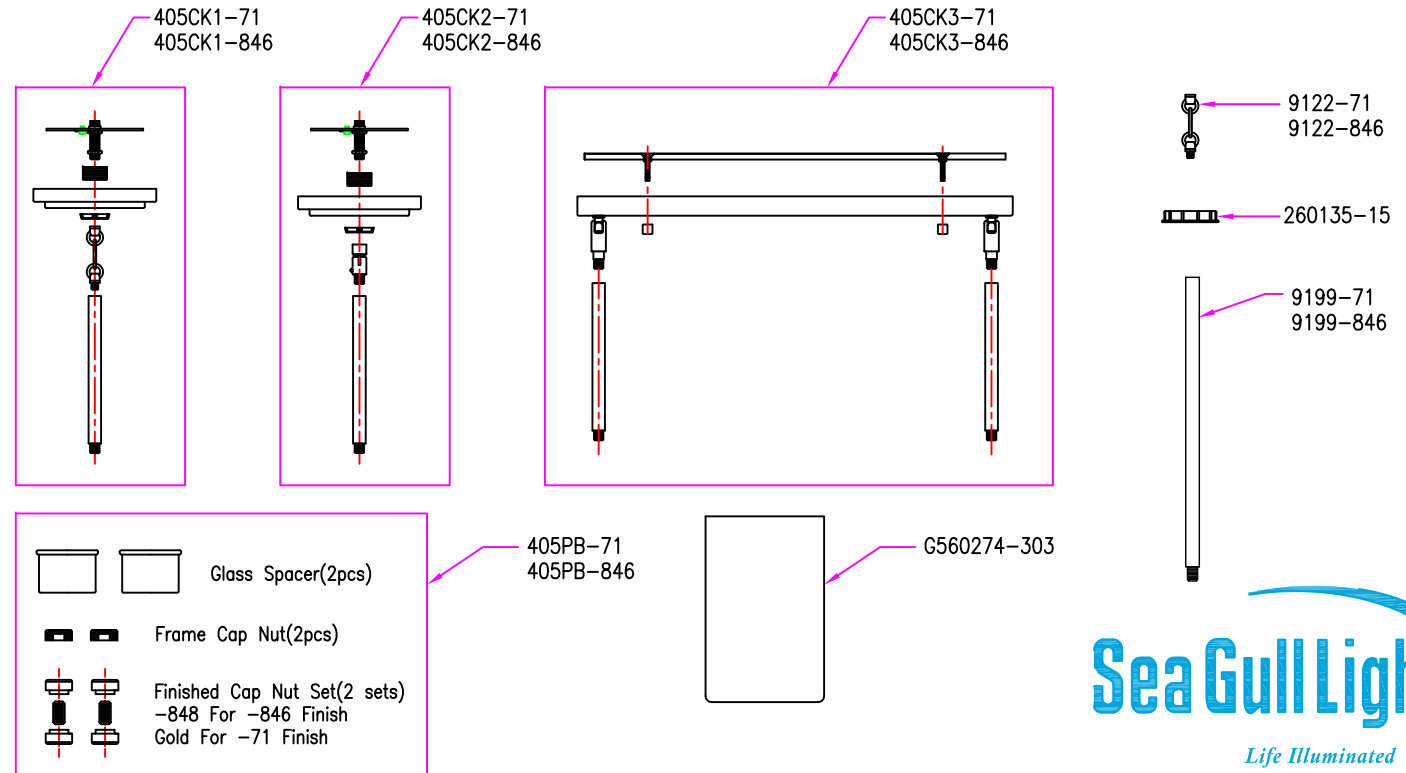

Part number & detail:

Sea Gull Lighting.

Life Illuminated | Since 1919

www.SeaGullLighting.com