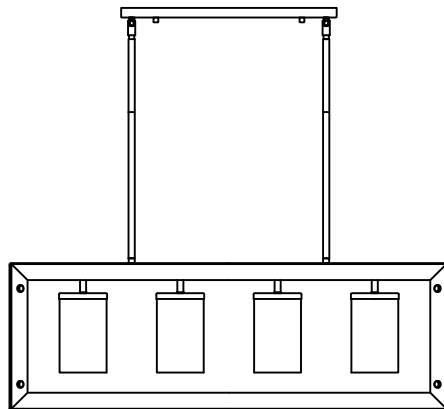

## All New Replacement Parts:

Part Number	Description	Used On
405CK1-xxx	Canopy Kit, including Mtg bar,RTN,Hex nut(2),Canopy,Screw collar set,Link and loop set and 6" stem/w RTN	3140505,5140503
405CK2-xxx	Canopy Kit, including Mtg bar,RTN,Hex nut(2),Canopy,Screw collar set,Swivel and 6" stem/w RTN	6140501
405CK3-xxx	Canopy Kit, including Special Mtg plate lock set,Finial nut(2),Canopy&Reinforcing plate,Swivel lock set and 6" stem/w RTN	6640504
405PB-xxx	Hardware Bag For Chatauqua collection	For Chatauqua collection
G560274-303	Glass,Ø3 7/8", with 6 1/2" height	3140505,5140503,6140501,6640504
9122-xxx	Link and loop	3140505,5140503,6140501
260135-15	Metal Socket Ring, threads to match medium base socket,White	3140505,5140503,6140501,6640504
9199-xxx	Accessory stem 12"	3140505,5140503,6140501,6640504