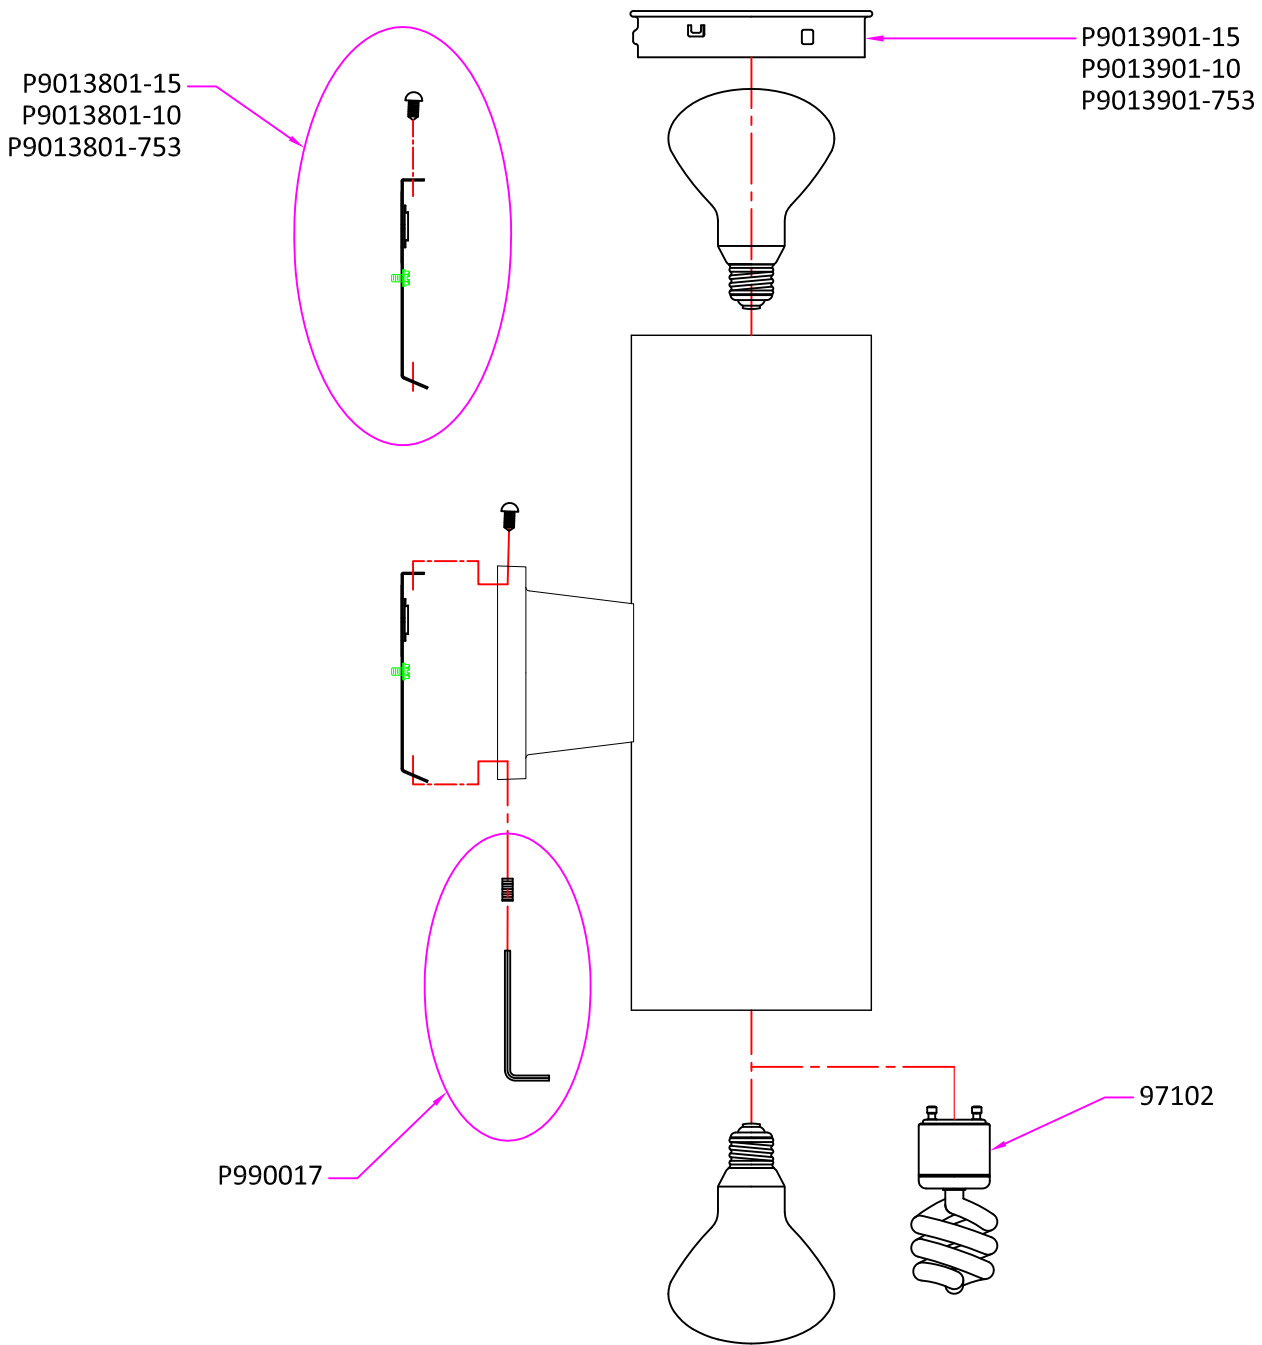

Replacement Parts

8313902 / 8313902BLE

Qty.	Part #	Description
	P9013801-xxx	Mtg Bracket (4 1/8" x 4 3/32" x 15/32")and Screw,#8-32, 5/16" long
	P9013901-xxx	Glass cap, Ø5 19/32",with 31/32" height
	P990017	M4 Set screw 3/8" long and "L" hex allen wrench
	97102	Self ballasted spiral bulb,GU24,13W,2700K color temperature

* Note: -xxx: Represents different finish and optional.
Available finish please see P/N shown in the drawing or catalog.

Sea Gull Lighting®