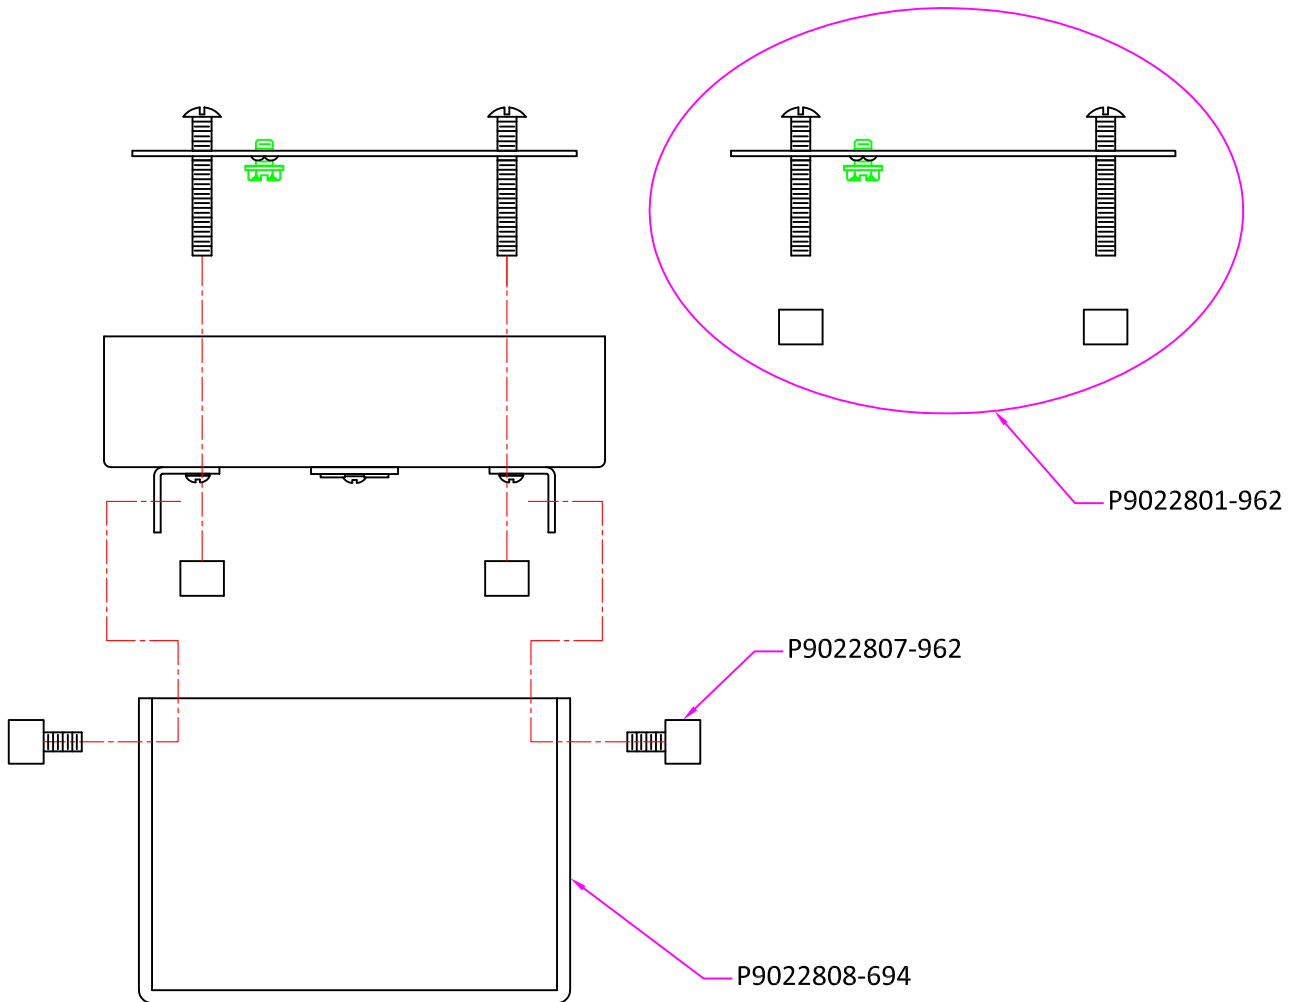

Replacement Parts

4122991S

Qty.	Part #	Description
	P9022801-962	Mtg Hardware, including Universal Mtg bar and #8-32 screw(2) 1 3/4" long and finial nut Ø3/8"(2)
	P9022807-962	Finial screw, Ø3/8", #8-32
	P9022808-694	White Acryl Shade, Ø3 7/8", with 2 3/4" height

* Note: -xxx: Represents different finish and optional.
Available finish please see P/N shown in the drawing or catalog.

Sea Gull Lighting®

Life Illuminated | Since 1919

www.SeaGullLighting.com