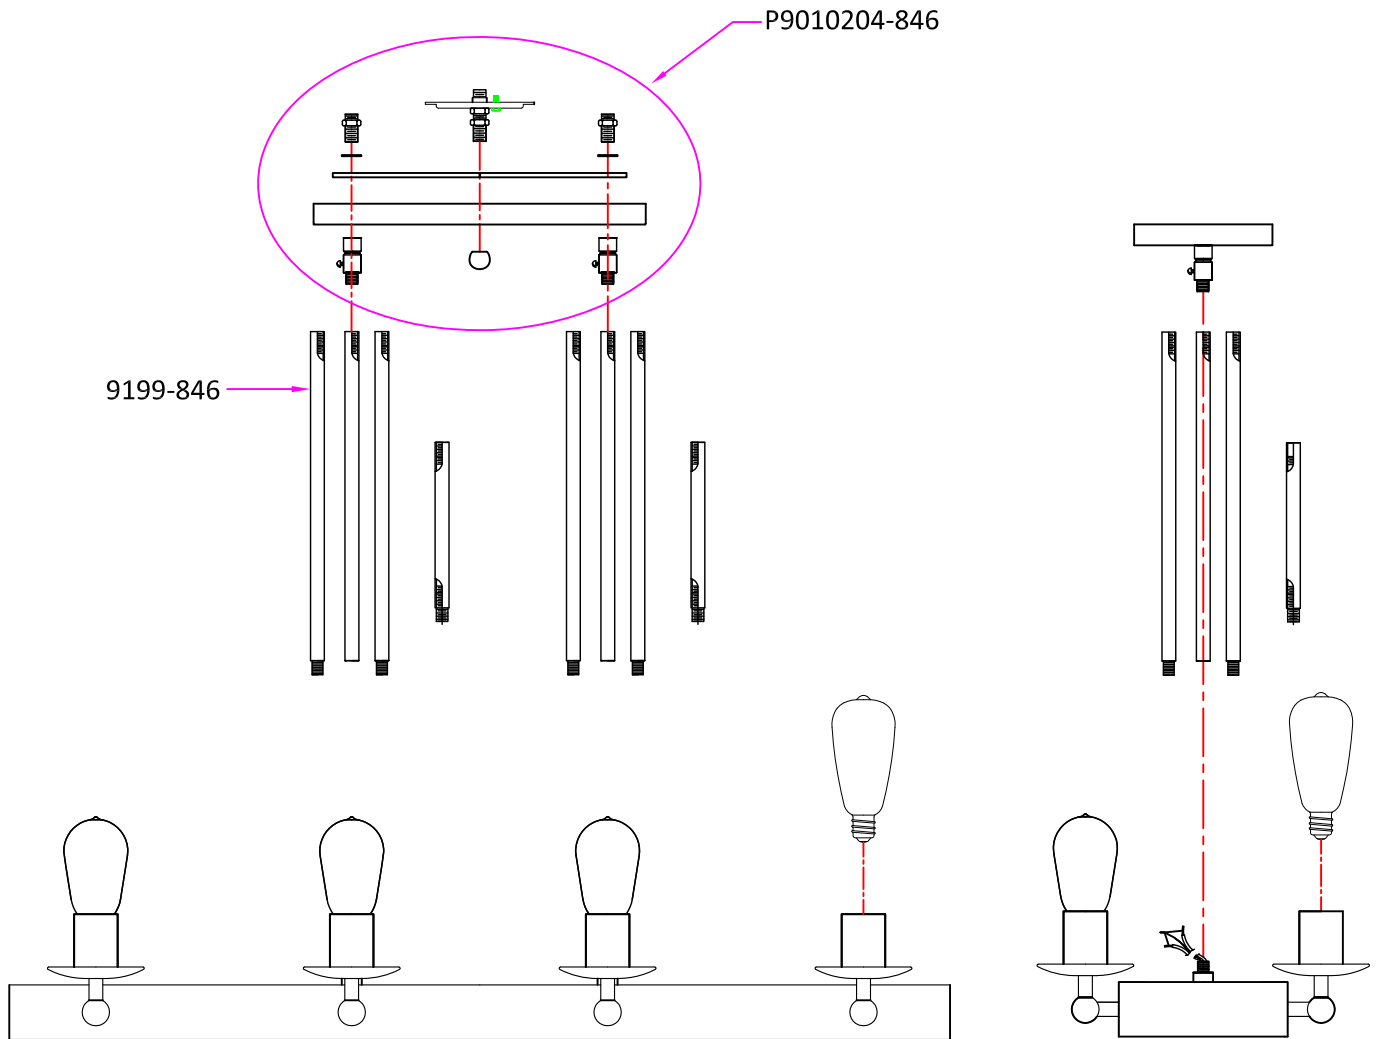

Replacement Parts

3110208

Qty.	Part #	Description
	P9010204-846	Canopy kit, including canopy, reinforcement plate, mtg bar, 1/8 IP RTN, nut(2), and ball nut, swivel(2), 1/8 IP nipple with nut and washer(2)
	9199-846	Stem, 12" long