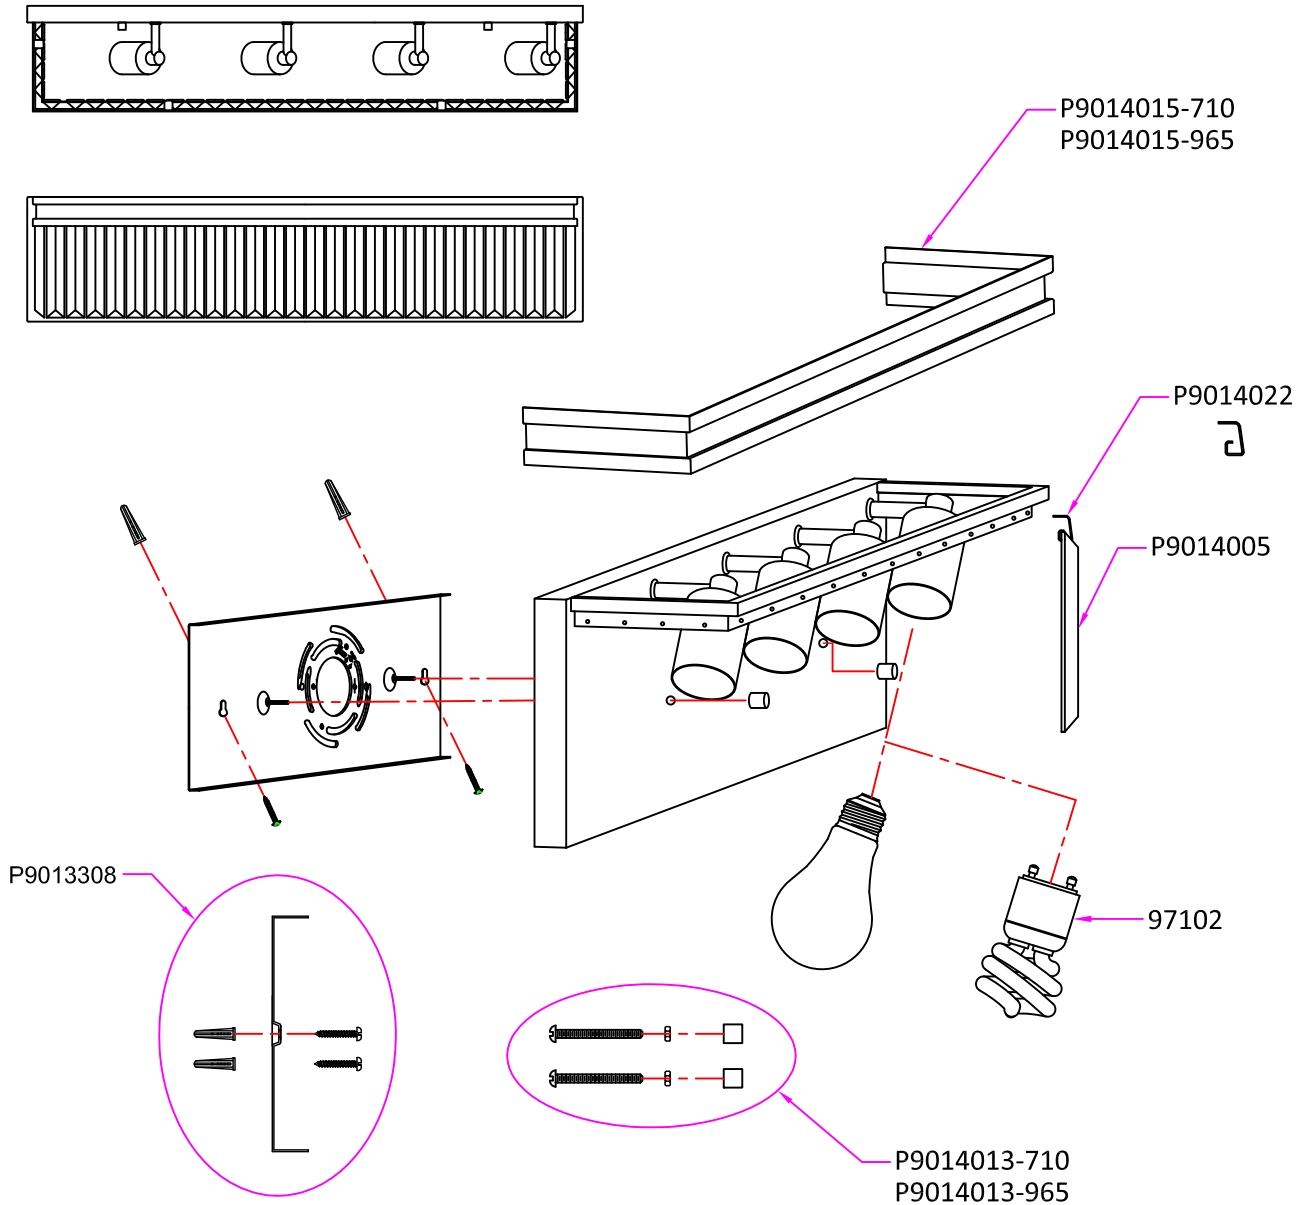

Replacement Parts

4414004 / 4414004BLE

Qty.	Part #	Description
	P9013308	Mtg plate set, including 4 Lt back plate / wood screws, 1 1/2" long(2) / anchors(2)
	P9014013-xxx	Mtg hardware, including #8-32 screws (L 7/8"), hex nuts, and finial nuts Ø11/32", (each 2 pcs)
	P9014005	Short Crystal, 4 3/4"(L) x 27/32"(W) x 15/32"(H)
	P9014022	Hook for Crystal, 10pcs/set
	P9014015-xxx	Decorative Ring, 25 25/32"(L) x 4 7/32"(W) x 1 3/8"(H), 0.6mm thickness
	97102	Self ballasted spiral bulb, GU24, 13W, 2700K color temperature

* Note: -xxx: Represents different finish and optional.
Available finish please see P/N shown in the drawing or catalog.

Sea Gull Lighting®

Life Illuminated | Since 1919

www.SeaGullLighting.com