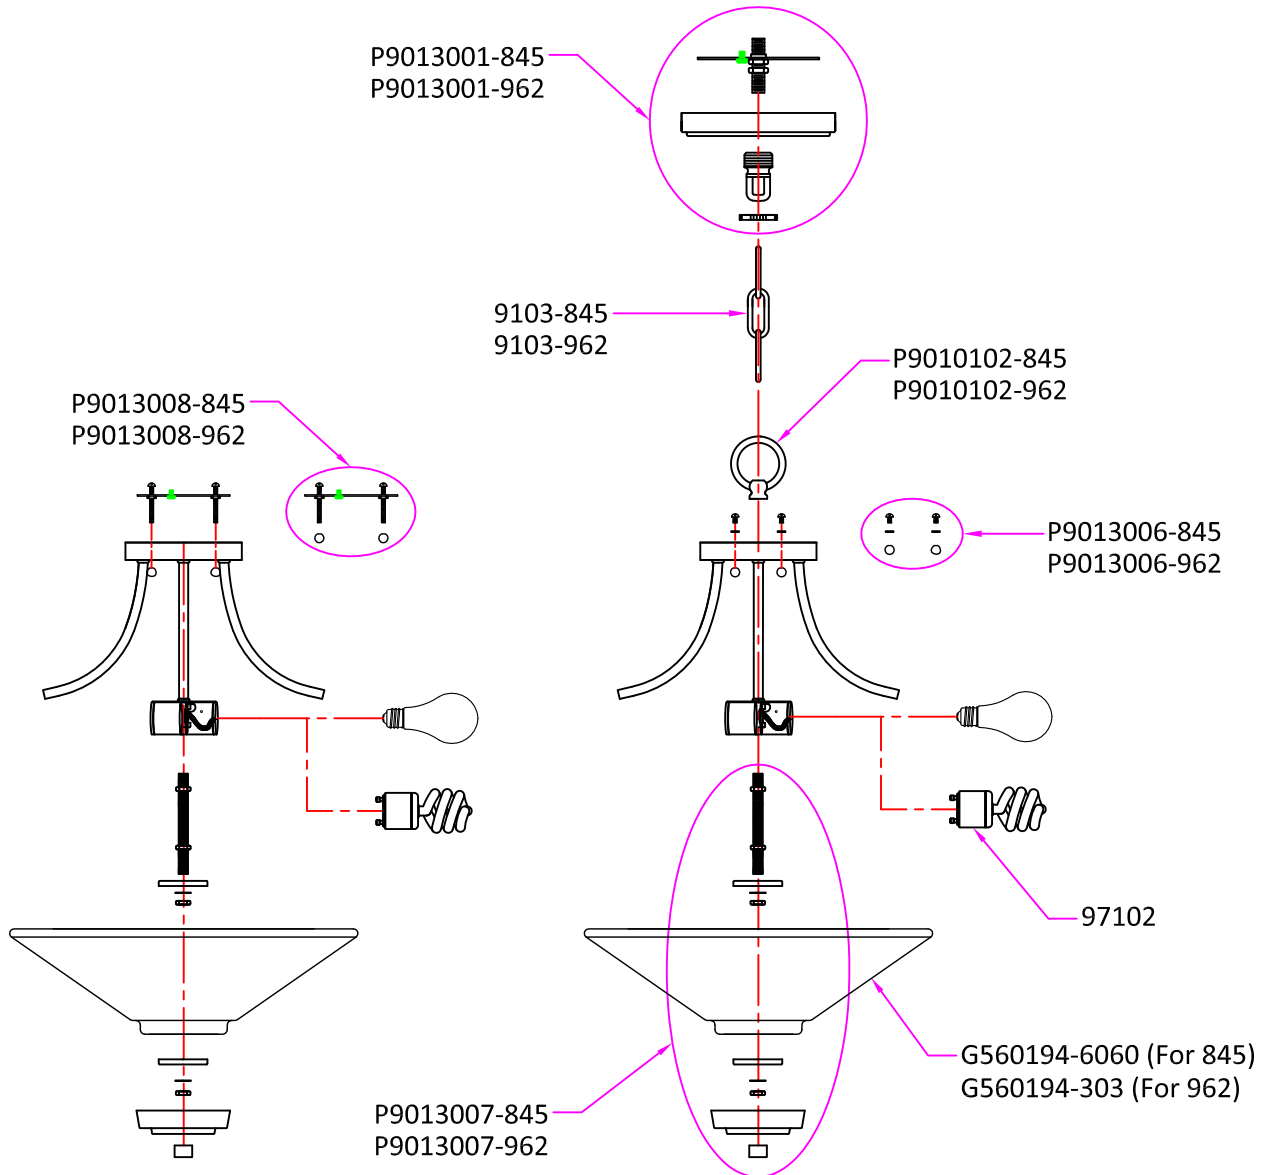

Replacement Parts

7713002 / 7713002BLE

Qty.	Part #	Description
	P9013001-xxx	Canopy kit, including canopy, mtg bar, 1/8 IP RTN, nut(2), and screw collar
	9103-xxx	Standard Chain, 72" long
	P9010102-xxx	Fixture loop, 1/4" thick, Ø2 1/8"
	P9013006-xxx	Ball nut parts, Ø3/8" ball nut, washer and #8-32 screw, 1/4" long (each 2pcs)
	P9013007-xxx	Finial set, including finial, cover, hex nut(4), washer(2), holder cup(2), 1/8" IP Nipple
	G560194-xxx	Glass, Ø15", with 4 1/2" height, Hole Size: 1/2"
	P9013008-xxx	Mtg Hardware, including Mtg bar, ball nut and #8-32 screw with hex nut, 1 5/8" long
	97102	Self ballasted spiral bulb, GU24, 13W, 2700K color temperature

* Note: -xxx: Represents different finish and optional.
Available finish please see P/N shown in the drawing or catalog.

Sea Gull Lighting®

Life Illuminated | Since 1919

www.SeaGullLighting.com