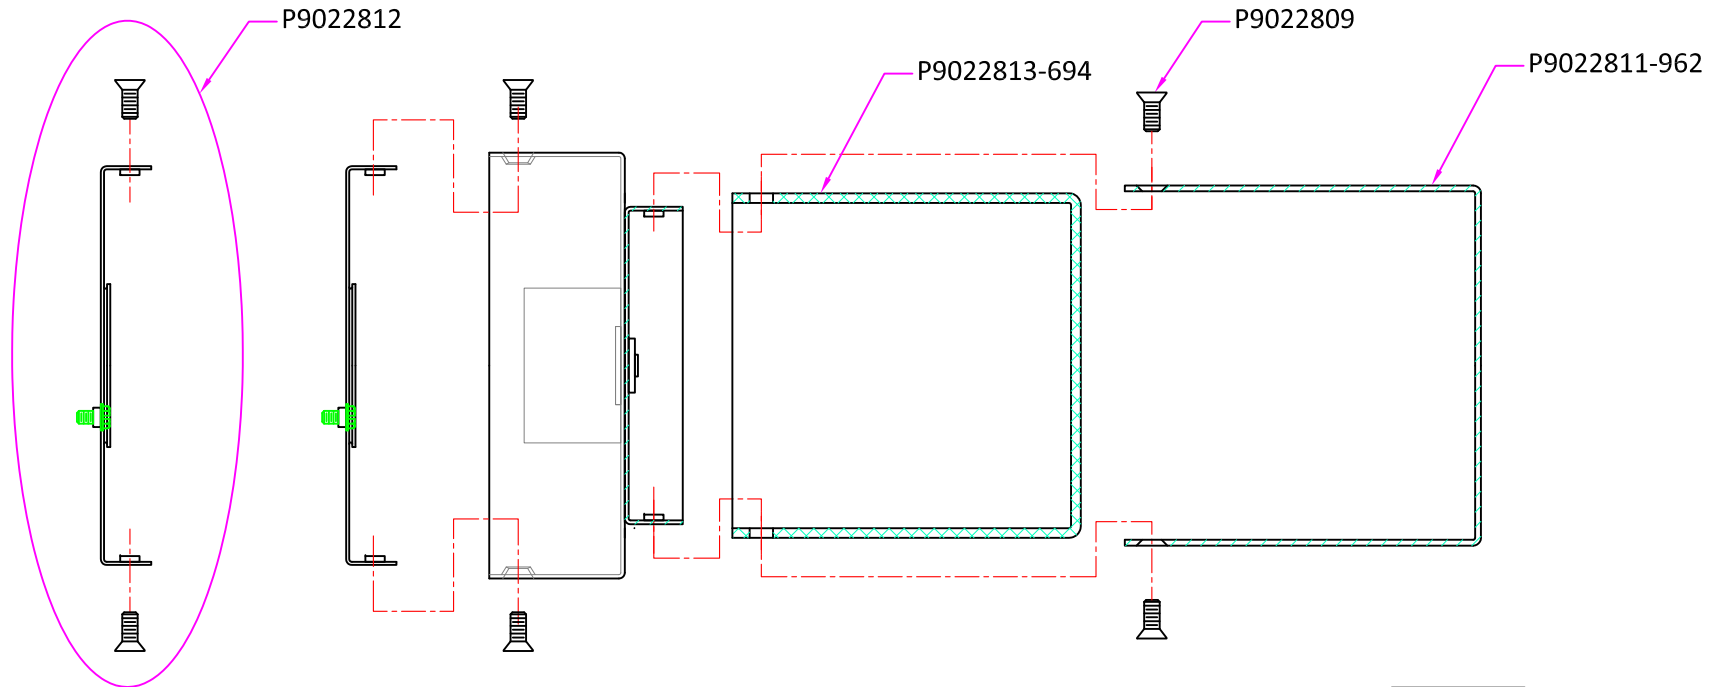

Replacement Parts

4522991S

| Qty. | Part # | Description |
|------|--------------|--|
| | P9022809 | #8-32 Screw, 5/16" long (2pcs) |
| | P9022813-694 | White Acryl Shade,36"(L) x 3 1/2"(W) x 3 1/2" (H), 0.1" THK |
| | P9022811-962 | Steel decoration plate, 2"(L) x 3 11/16"(W) x 3 5/8"(H), 0.059" THK |
| | P9022812 | Special Mtg plate Hardware, 6"(L) x 4" (W),with green grounding screw, 0.031" THK, and #8-32 screw(2pcs) |

* Note: -xxx: Represents different finish and optional.
Available finish please see P/N shown in the drawing or catalog.

4/23,2015 Rev: 3

Sea Gull Lighting®

Life Illuminated | Since 1919

www.SeaGullLighting.com