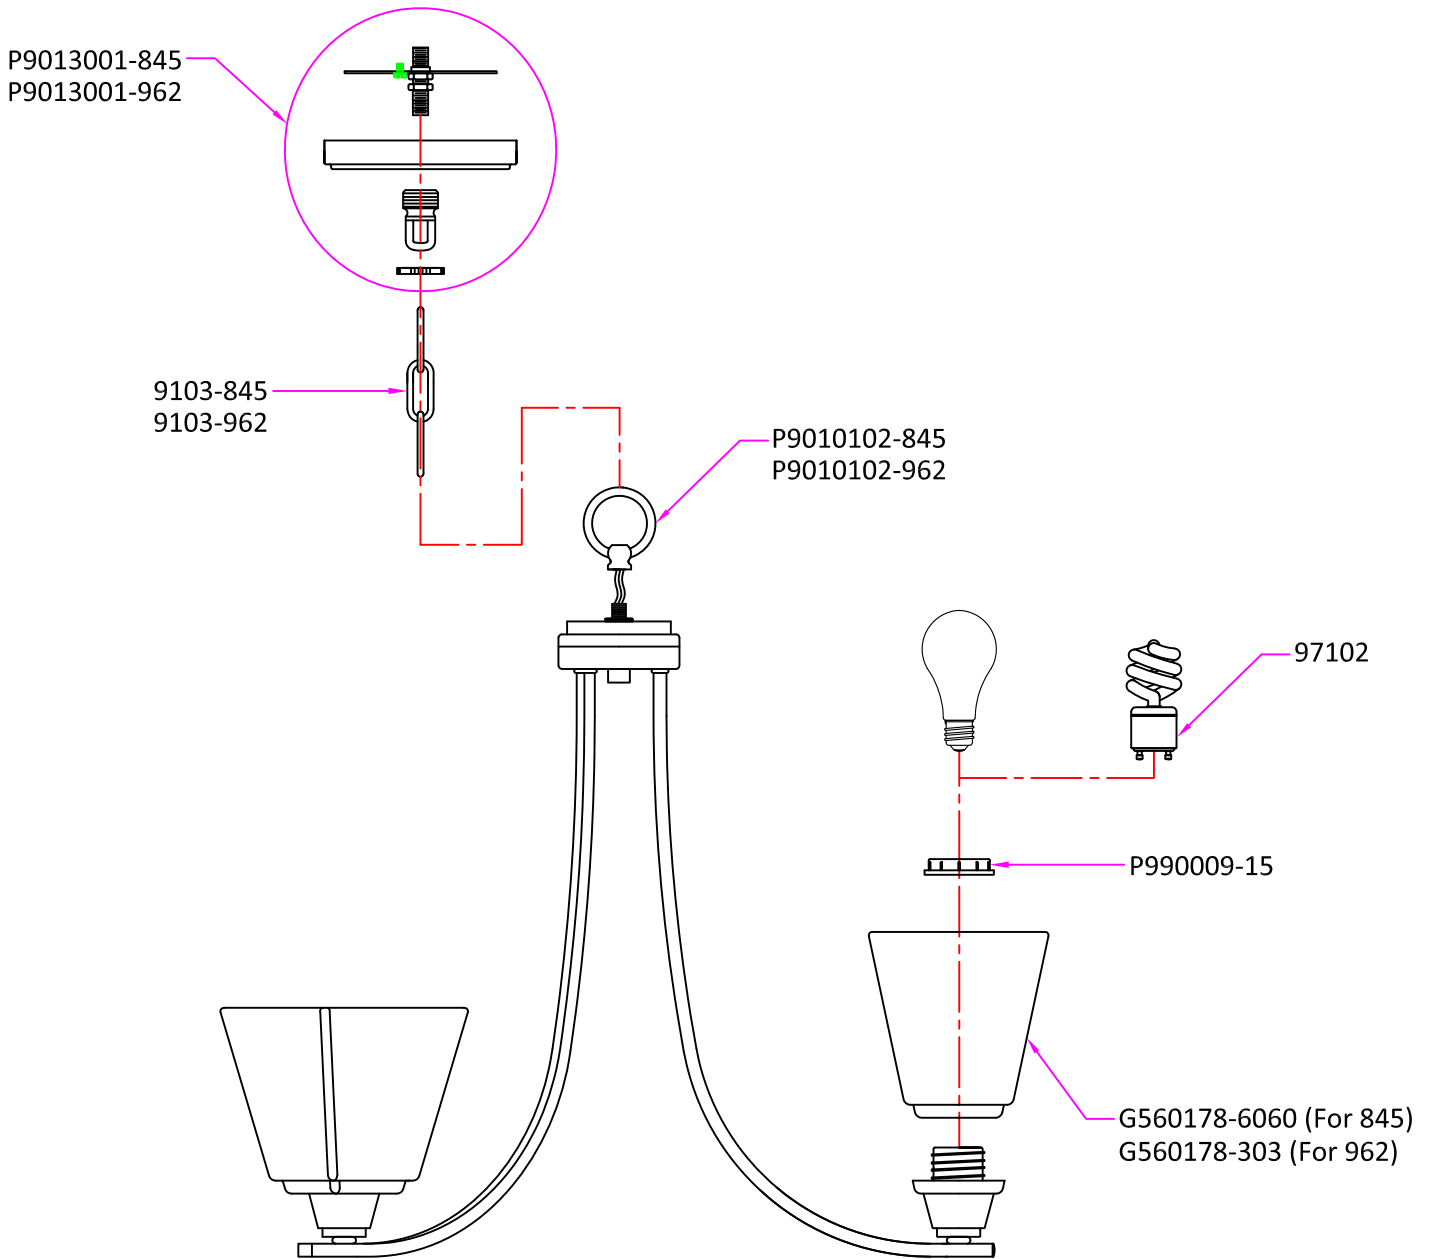

Replacement Parts

3113005 / 3113005BLE

Qty.	Part #	Description
	P9013001-xxx	Canopy kit, including canopy, mtg bar, 1/8 IP RTN, nut(2), and screw collar
	9103-xxx	Standard Chain, 72" long
	P9010102-xxx	Fixture loop, 1/4" thick, Ø2 1/8"
	G560178-xxx	Glass, 5 1/4" SQ, with 5 3/8" height
	P990009-15	Metal Socket Ring, threads to match medium base socket, White
	97102	Self ballasted spiral bulb, GU24, 13W, 2700K color temperature

* Note: -xxx: Represents different finish and optional.
Available finish please see P/N shown in the drawing or catalog.

Sea Gull Lighting®

Life Illuminated | Since 1919

www.SeaGullLighting.com