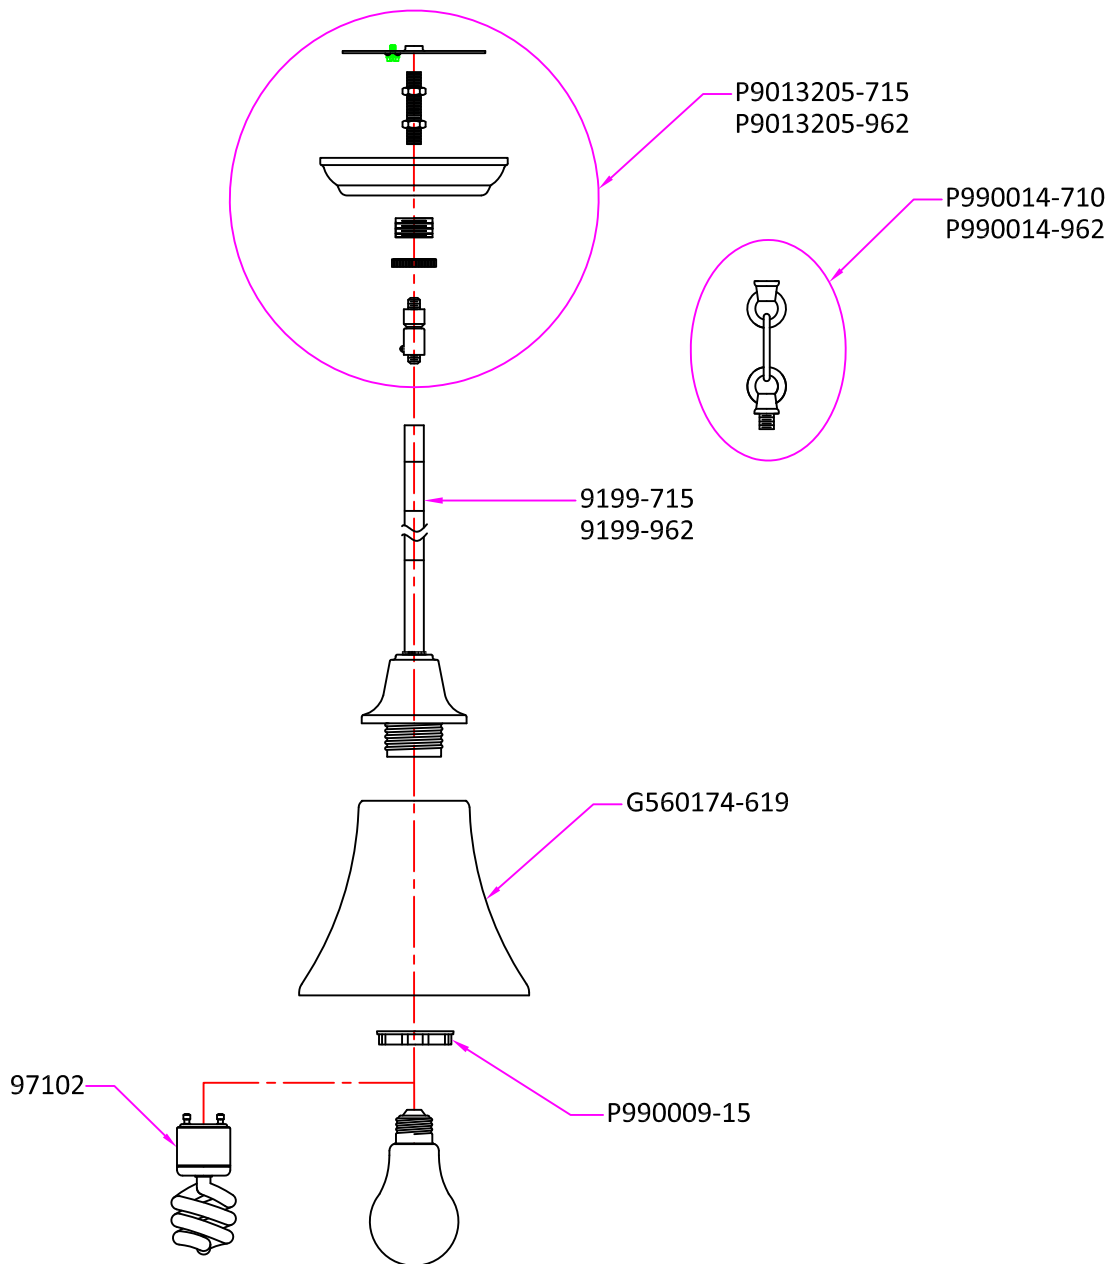

Replacement Parts

6113201 / 6113201BLE

Qty.	Part #	Description
	P9013205-xxx	Canopy Kit, including canopy, mtg bar, 1/8 IP RTN, hex nut(2), screw collar, and swivel
	P990014-xxx	Loop+link+loop,with 1/8-27 nipple
	9199-xxx	Stem, 12"
	G560174-619	Glass,Ø6 1/4",with 5 1/4" height,Stain Etched
	P990009-15	Metal Socket Ring, threads to match medium base socket,White
	97102	Self ballasted spiral bulb,GU24,13W,2700K color temperature

* Note: -xxx: Represents different finish and optional.
Available finish please see P/N shown in the drawing or catalog.

Sea Gull Lighting®

Life Illuminated | Since 1919

www.SeaGullLighting.com