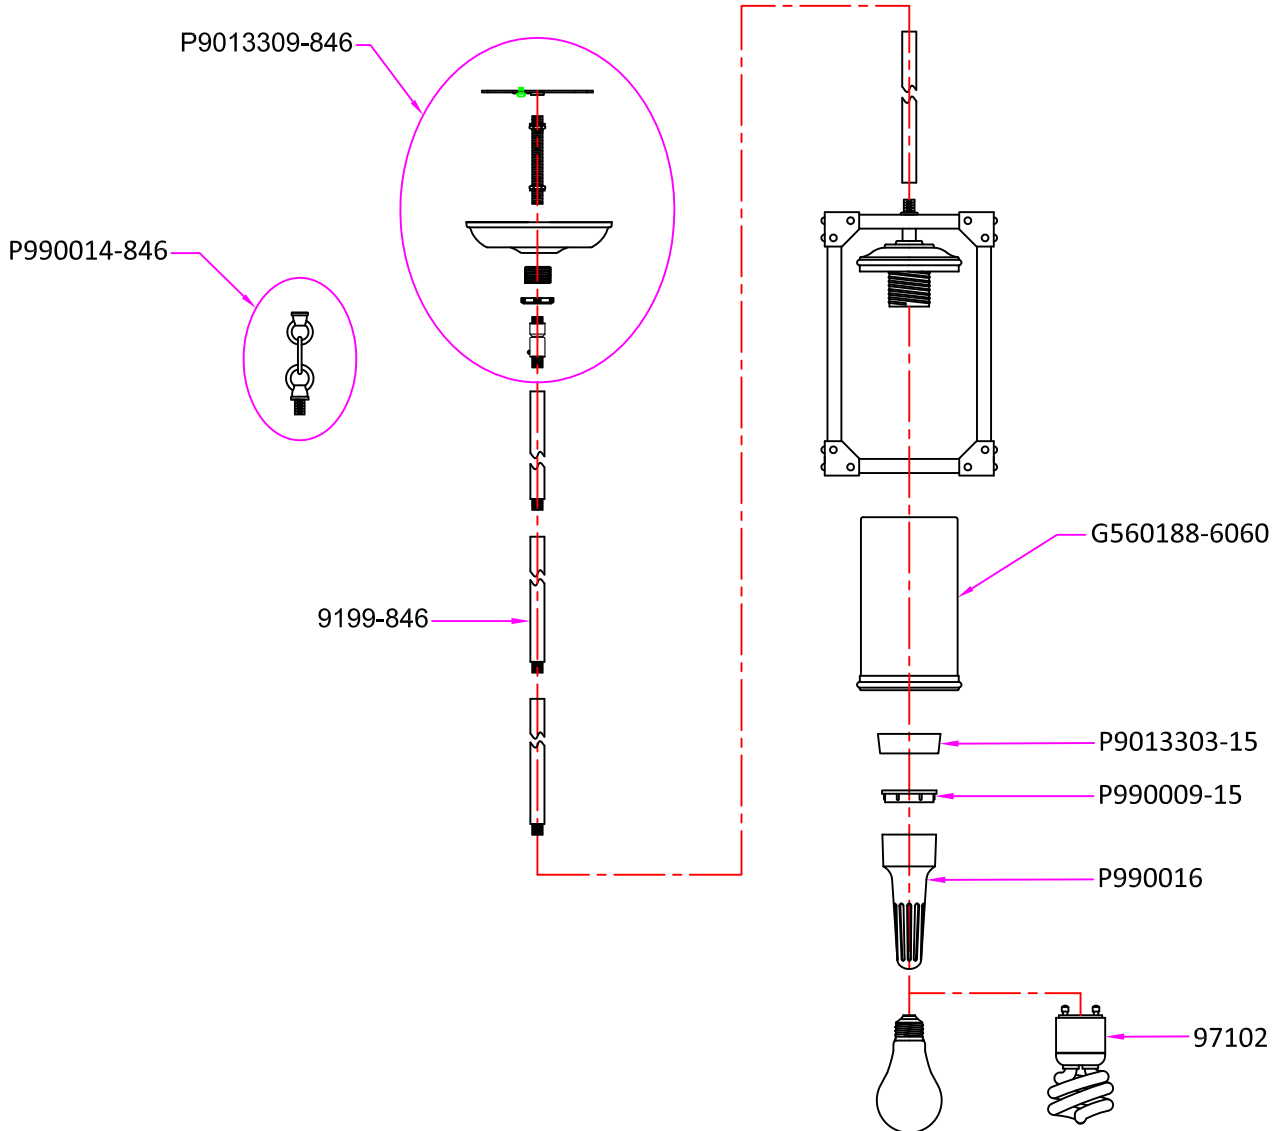

# Replacement Parts

## 6113301 / 6113301BLE

Qty.	Part #	Description
	P9013309-846	Canopy Kit,including canopy,mtg bar,1/8 IP RTN,hex nut(2),washer(2),screw collar & swivel
	P990014-846	Loop+link+loop,with 1/8-27 nipple
	9199-846	Stem, 12"
	G560188-6060	Glass,Ø3 13/16", with 6 5/16" height
	P9013303-15	Spacer,Ø2 3/8",with 3/4" height
	P990009-15	Metal Socket Ring, threads to match medium base socket,White
	P990016	Socket ring tool,plastic,Black
	97102	Self ballasted spiral bulb,GU24,13W,2700K color temperature

\* Note: -xxx: Represents different finish and optional.  
Available finish please see P/N shown in the drawing or catalog.

**Sea Gull Lighting®**

Life Illuminated | Since 1919

[www.SeaGullLighting.com](http://www.SeaGullLighting.com)