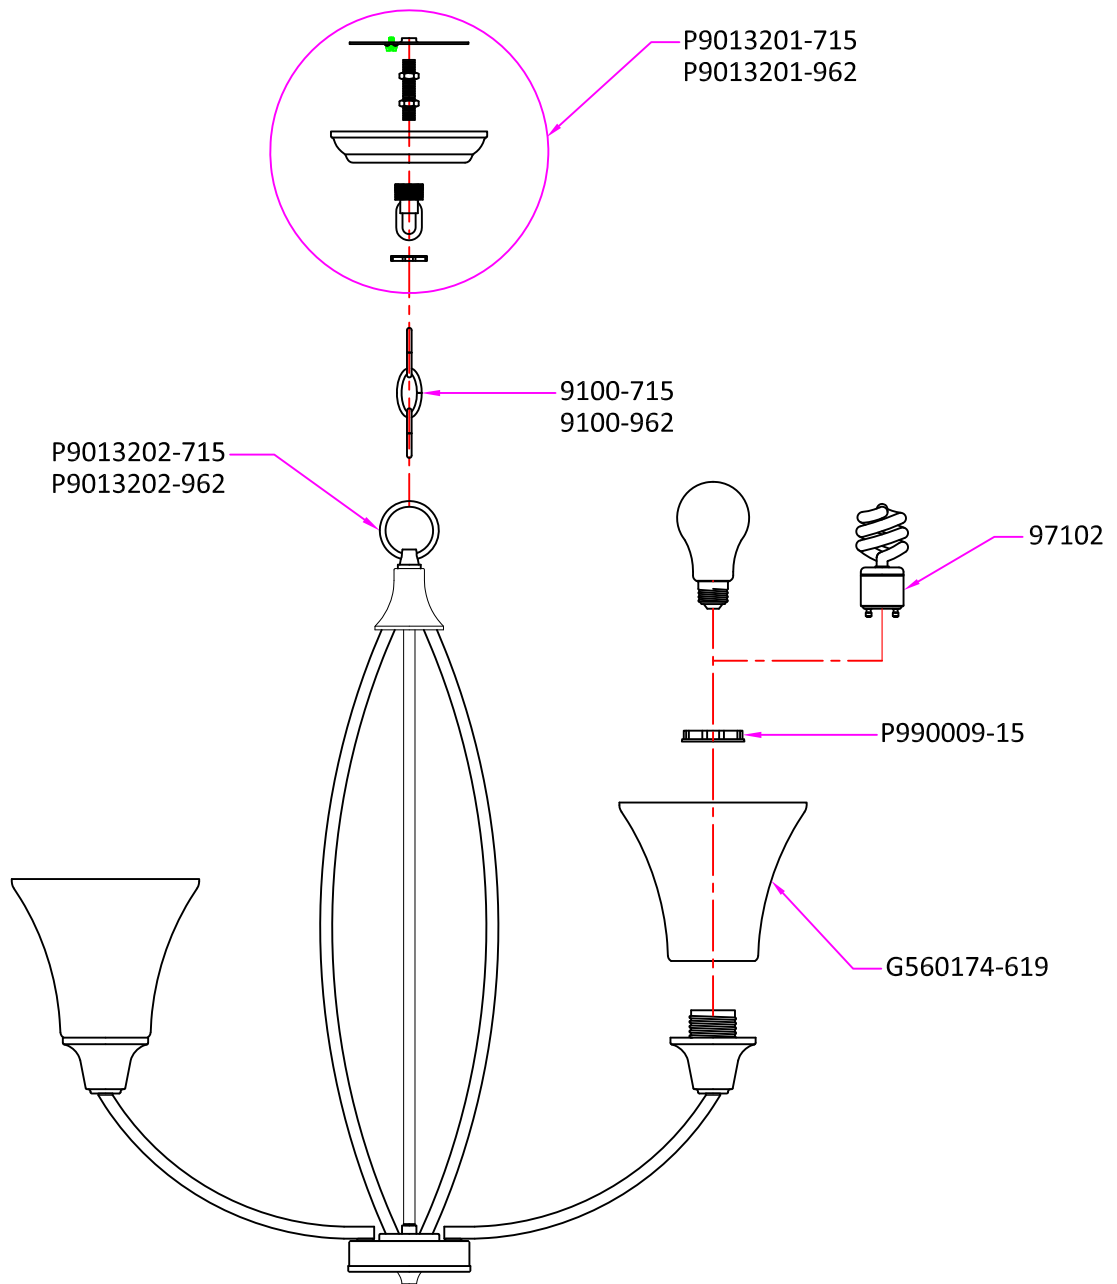

# Replacement Parts

## 3113203 / 3113205 / 3113203BLE / 3113205BLE

Qty.	Part #	Description
	P9013201-xxx	Canopy Kit,
	9100-xxx	Standard Chain,3.2mm thick, 72" long
	P9013202-xxx	Fixture loop,5.0mm thick,Ø2"
	G560174-619	Glass,Ø6 1/4",with 5 1/4" height,Stain Etched
	P990009-15	Metal Socket Ring, threads to match medium base socket,White
	97102	Self ballasted spiral bulb,GU24,13W,2700K color temperature

\* Note: -xxx: Represents different finish and optional.  
Available finish please see P/N shown in the drawing or catalog.

**Sea Gull Lighting®**

*Life Illuminated* | Since 1919

[www.SeaGullLighting.com](http://www.SeaGullLighting.com)