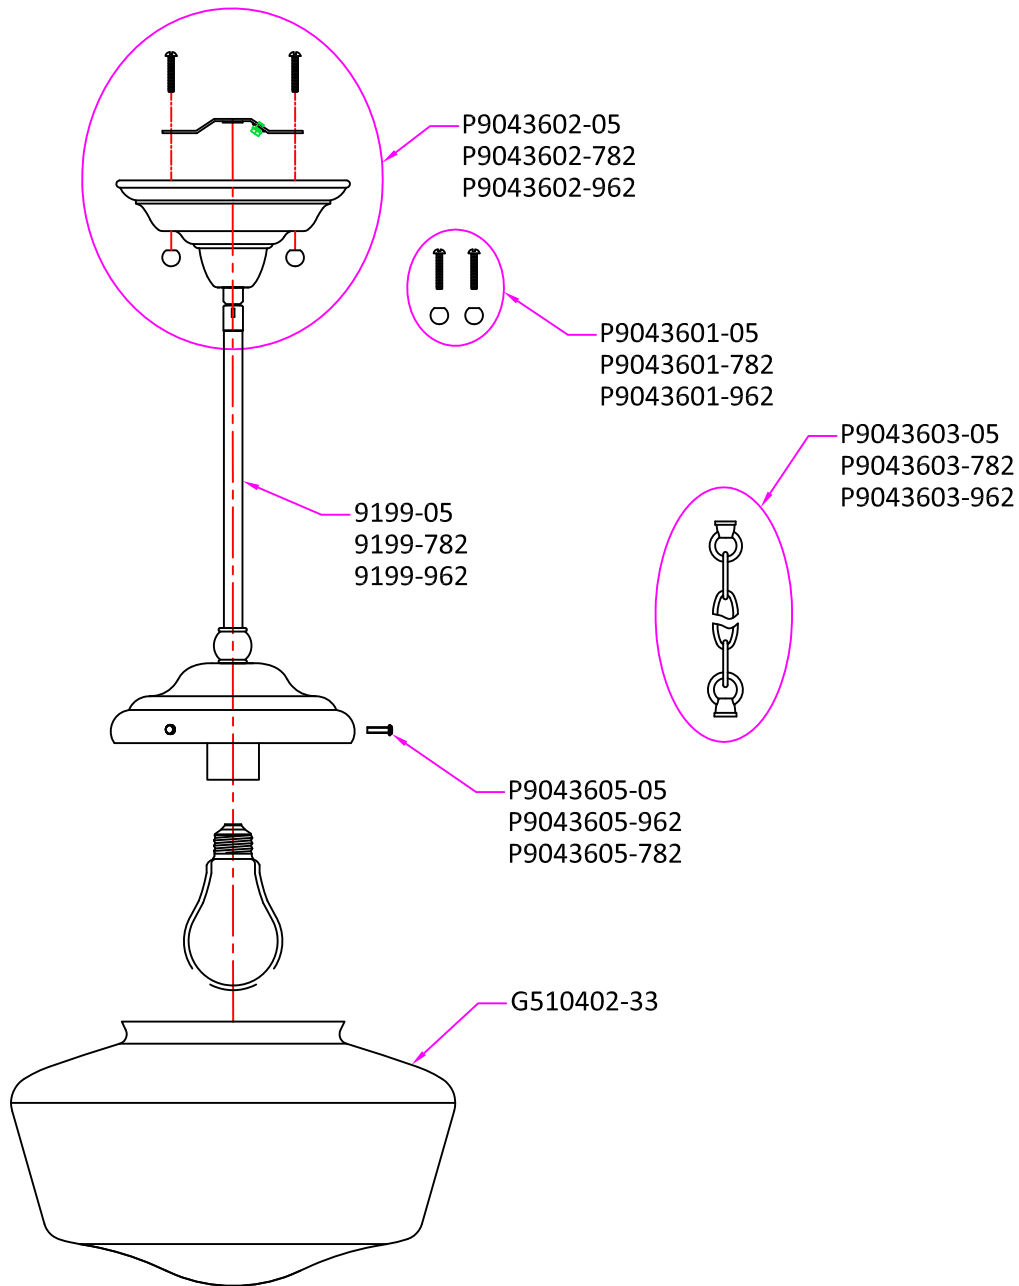

Replacement Parts

65438

Qty.	Part #	Description
	P9043601-xxx	Ball nut(Ø1/2") and #8-32 screw (2pcs each)
	P9043602-xxx	Canopy Kit,including swivel and hang straight
	9199-xxx	Stem,12"
	P9043603-xxx	Chain,12" and 2 pcs loops
	P9043605-xxx	Knurled screw, #8-32, 9/16" long (3pcs)
	G510402-33	Glass,Ø13" x 8 1/16" height

* Note: -xxx: Represents different finish and optional.
Available finish please see P/N shown in the drawing or catalog.

Sea Gull Lighting®

Life Illuminated | Since 1919

www.SeaGullLighting.com