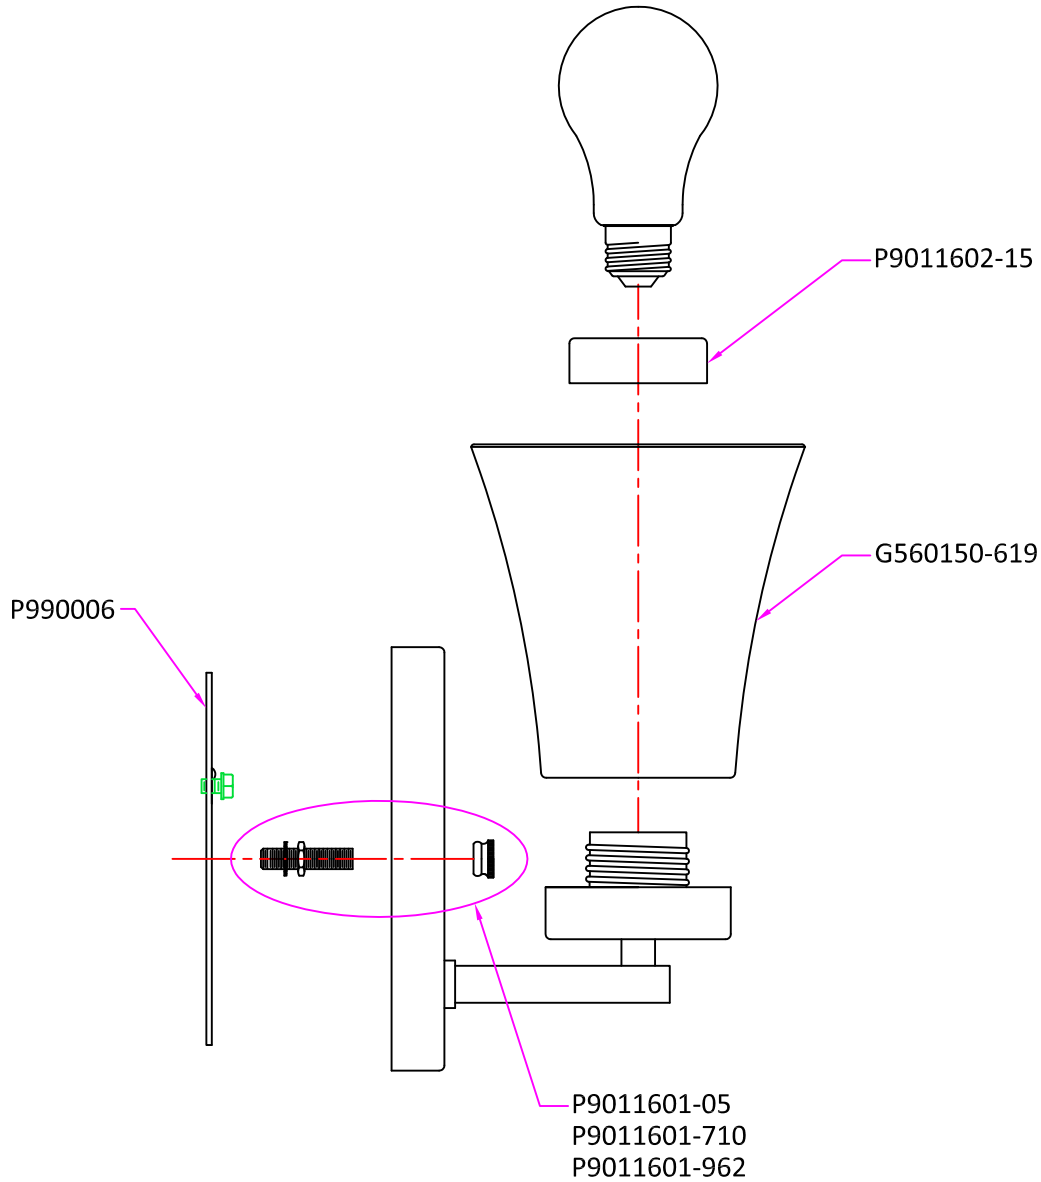

Replacement Parts

4111601

Qty.	Part #	Description
	P990006	Universal mounting plate,round(3/8 I.P.),with #8-32 green ground screw
	P9011601-xxx	Knurled cap nut (#3-8 ,Ø1/2") with nipple/nut and washer
	G560150-619	Glass, Square 5" x 5", with 5" height
	P9011602-15	Socket Ring, Ø 2" x 3/4" height,White

* Note: -xxx: Represents different finish and optional.
Available finish please see P/N shown in the drawing or catalog.

Sea Gull Lighting®

Life Illuminated | Since 1919

www.SeaGullLighting.com