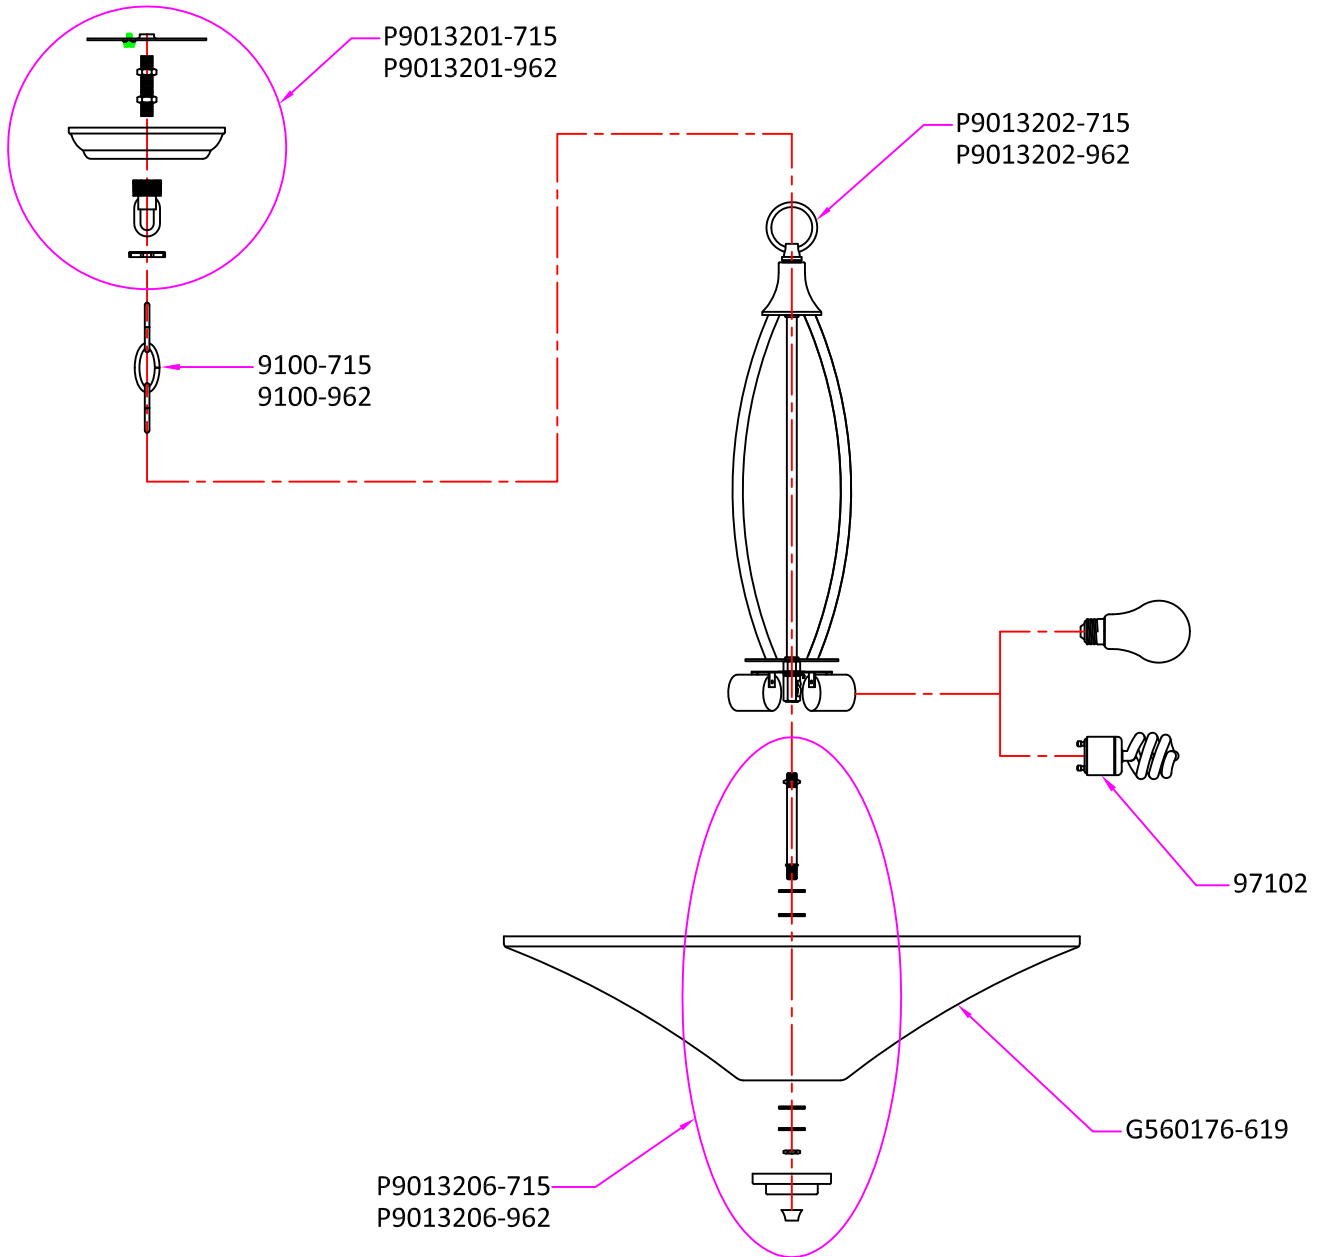

Replacement Parts

6613203 / 6613203BLE

Qty.	Part #	Description
	P9013201-xxx	Canopy kit, including canopy, mtg bar, 1/8 IP RTN, nut(2), and screw collar
	9100-xxx	Standard Chain, 3.2mm thick, 72" long
	P9013202-xxx	Fixture loop, 5.0mm thick, Ø2"
	G560176-619	Glass, Ø22", with 5 1/2" height, Stain Etched
	P9013206-xxx	Finial set, including finial, cover, hex nut(2), washer(4), 1/8IP nipple
	97102	Self ballasted spiral bulb, GU24, 13W, 2700K color temperature

* Note: -xxx: Represents different finish and optional.
Available finish please see P/N shown in the drawing or catalog.

Sea Gull Lighting®

Life Illuminated | Since 1919

www.SeaGullLighting.com