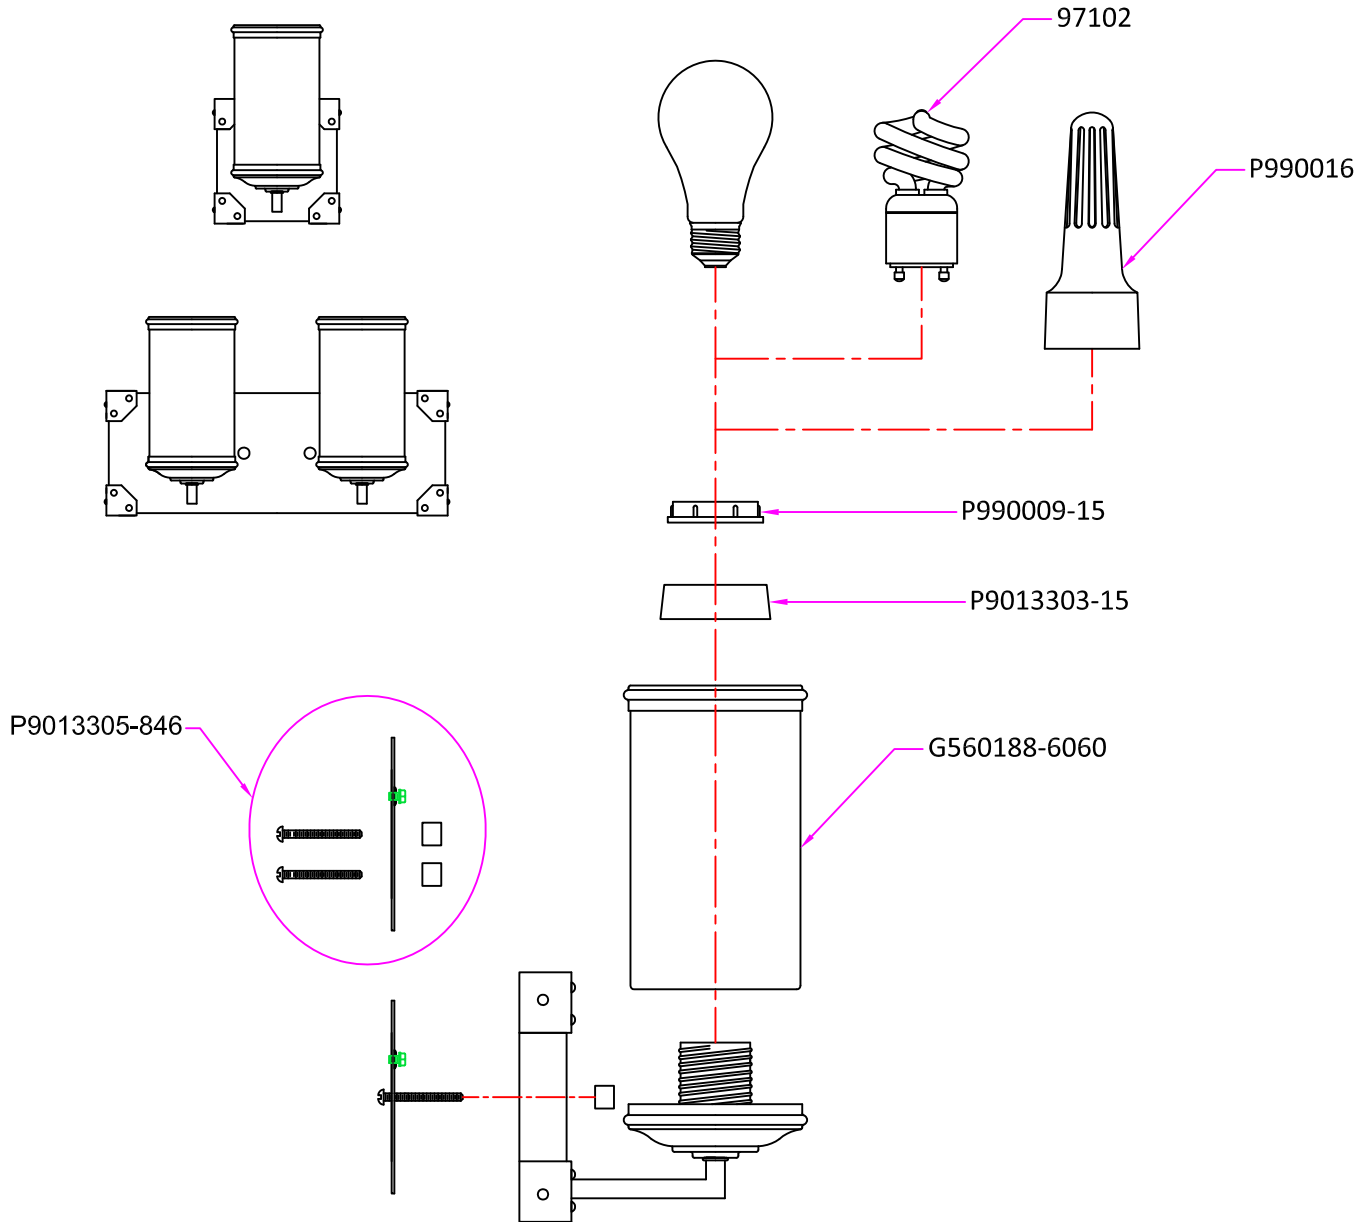

Replacement Parts

4113301 / 4413302 / 4113301BLE / 4413302BLE

Qty.	Part #	Description
	P9013305-846	Mounting Hardware, mtg bar, ball nut, Ø15/32" & #8-32 screw, 1 5/8" long
	G560188-6060	Glass, Ø3 13/16", with 6 5/16" height
	P9013303-15	Spacer, Ø2 3/8", with 3/4" height
	P990009-15	Metal Socket Ring, threads to match medium base socket, White
	P990016	Socket ring tool, plastic, Black
	97102	Self ballasted spiral bulb, GU24, 13W, 2700K color temperature

* Note: -xxx: Represents different finish and optional.
Available finish please see P/N shown in the drawing or catalog.

Sea Gull Lighting®

Life Illuminated | Since 1919

www.SeaGullLighting.com