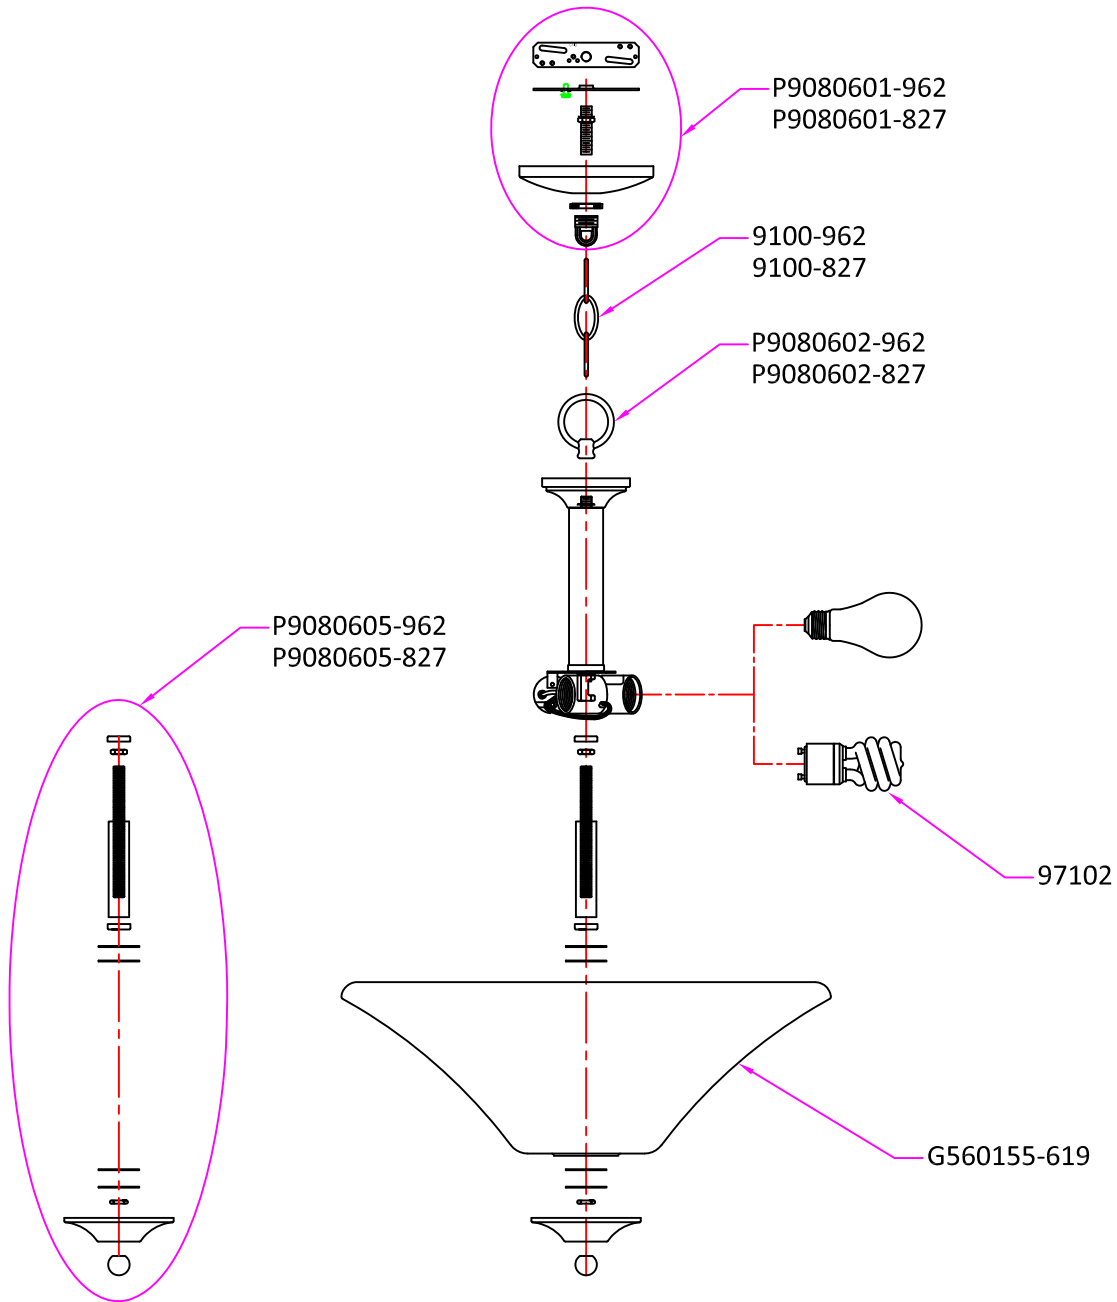

Replacement Parts

66808 / 69808BLE

Qty.	Part #	Description
	P9080601-xxx	Canopy Kit, including mounting bar/nipple/hex nut/washer/canopy/screw collar
	9100-xxx	Standard Chain, 3.2mm thick, 72" long
	P9080602-xxx	Fixture Loop with 1/8 thread, Ø2 1/16"
	G560155-619	Glass, Ø18", with 6 3/8" height
	P9080605-xxx	Finial set, Ø25/32" finial/glass cap/nut(2)/washer(4)/canopy cap(2)
	97102	Self ballasted spiral bulb, GU24, 13W, 2700K color temperature

* Note: -xxx: Represents different finish and optional.
Available finish please see P/N shown in the drawing or catalog.

Sea Gull Lighting®

Life Illuminated | Since 1919

www.SeaGullLighting.com