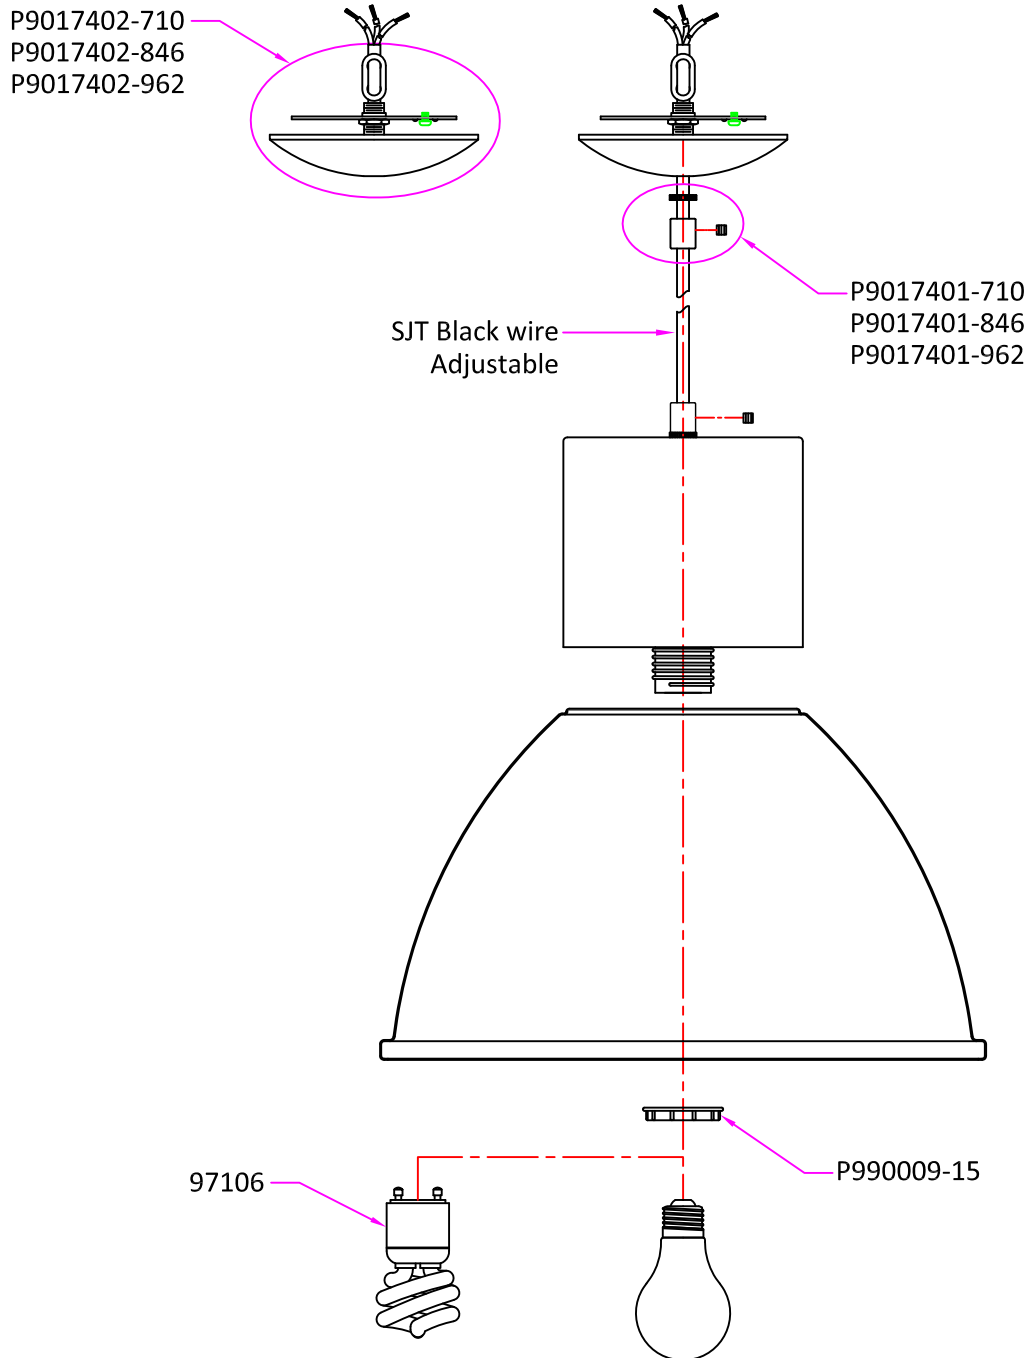

Replacement Parts

6517401 / 6517401BLE

Qty.	Part #	Description
	P9017401-xxx	1/4 I.P cap nut & knurled washer,with Clear plastic screw,M6x5mm
	P9017402-xxx	Canopy Kit,Including Canopy/# 1/4 nipple/Mounting bar/hex nut/Bushing
	P990009-15	Metal Socket Ring, threads to match medium base socket,White
	97106	Self ballasted spiral bulb, GU24, 100W, 2700K color temperature