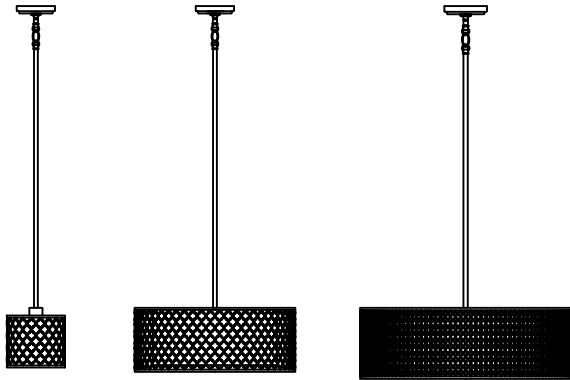

# Jourdanton Collection (155) Replacement Parts

6115501-962

6515503-962

6515504-962

6615504-962

7715502-962

## All New Replacement Parts:

Part Number	Description	Used On
155CK1-962	Canopy Kit, including canopy, mtg bar, RTN, hex nut(2), screw collar, swivel w RTN, & 6" stem w RTN	6115501-962, 6515503-962, 6515504-962
155CK2-962	Canopy Kit, including canopy, mtg bar, screw(2),cap nut(2), swivel w RTN (2), & 6" stem w RTN (2)	6615504-962
155CK3-962	Canopy kit, including canopy, mtg bar, 1/8 IP RTN, nut, washer, screw collar, off-set mtg bar, screws (2), Canopy and cap nuts (2)	7715502-962
155PB-962	Parts Bag,For Jourdanton Collection	For Collection
S650155-949	Fabric shade,ø5 1/8",with 6 5/16" height	6115501-962
S650160-198	Metal Shade,ø7 15/32",with 6 11/16" height	6115501-962
G560207-619	Glass Panel, ø15 7/16"	6515503-962
G560205-619	Ellipse Glass panel, L 41" * W7 7/8"	6615504-962
G560206-619	Glass Pannel, ø12 3/8"	7715502-962
G560208-619	Glass Pannel, ø20 3/4"	6515504-962
260135-15	Metal Socket Ring, threads to match medium base socket,White	6115501-962
9122-839	Link and Loop	6115501-962, 6515503-962, 6515504-962
9100-839	Standard chain,6FT	7715502-962
9199-839	Stem,12"	6115501-962, 6515503-962, 6515504-962, 6615504-962