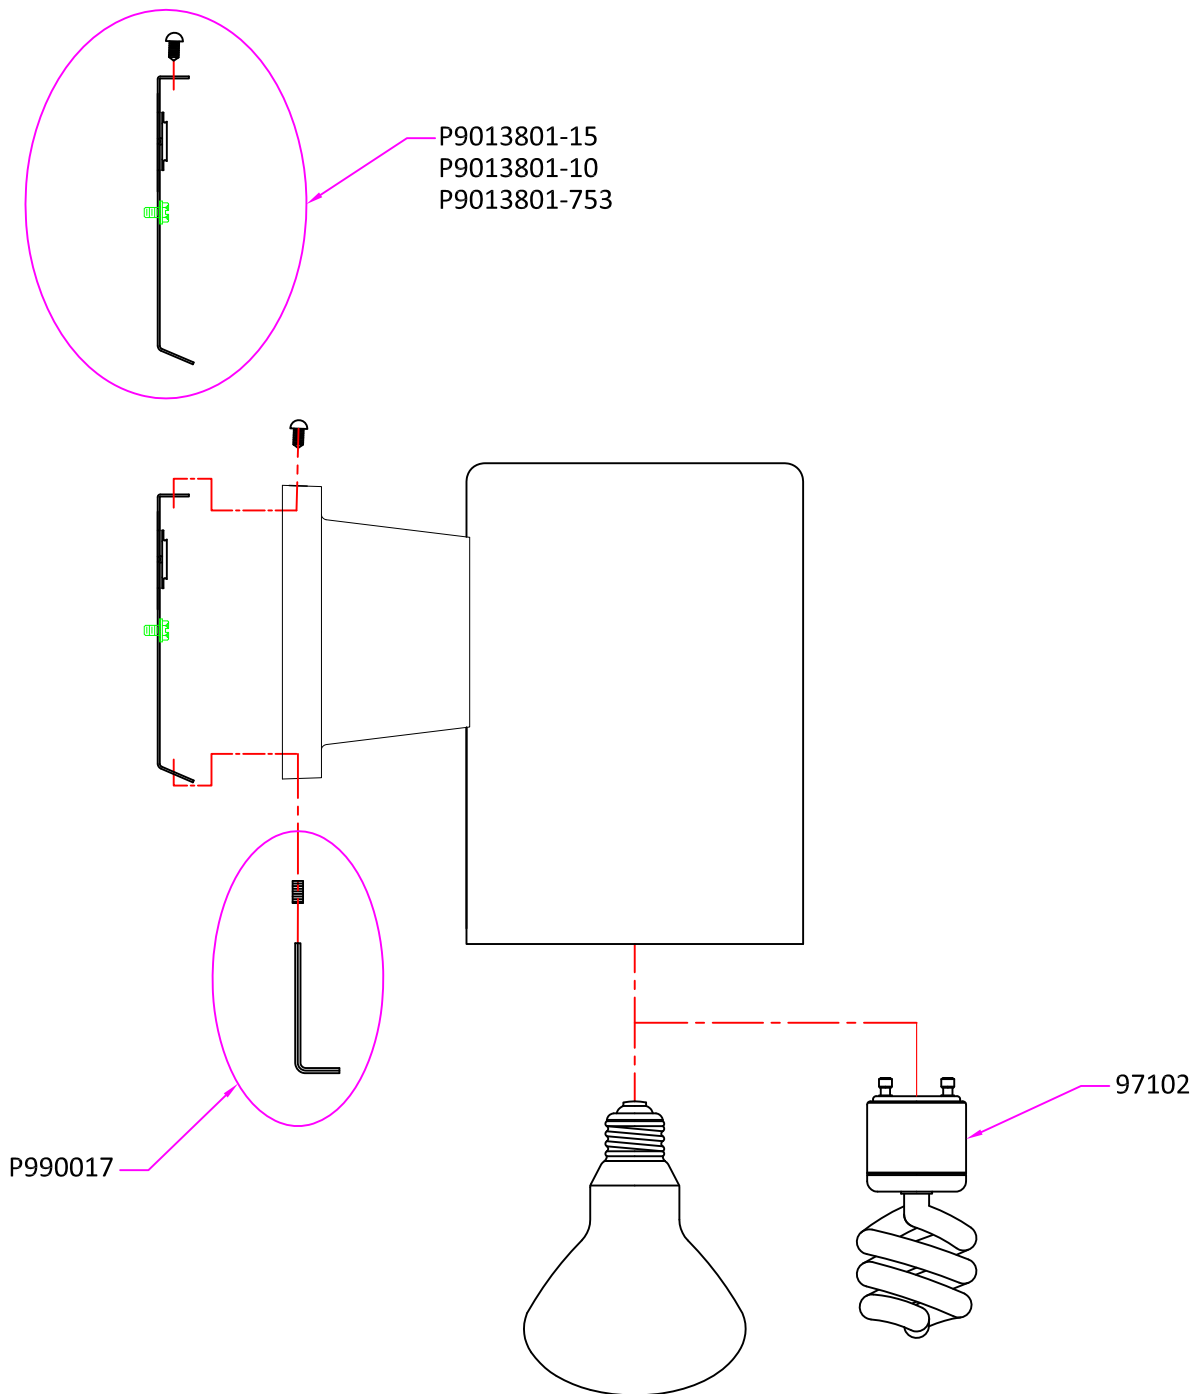

Replacement Parts

8313801 / 8313901 / 8313801BLE / 8313901BLE

Qty.	Part #	Description
	P9013801-xxx	Mtg Bracket (4 1/8" x 4 3/32" x 15/32") and Screw, #8-32, 5/16" long
	P990017	M4 Set screw 3/8" long and "L" hex allen wrench
	97102	Self ballasted spiral bulb, GU24, 13W, 2700K color temperature

* Note: -xxx: Represents different finish and optional.
Available finish please see P/N shown in the drawing or catalog.

Sea Gull Lighting®

Life Illuminated | Since 1919

www.SeaGullLighting.com