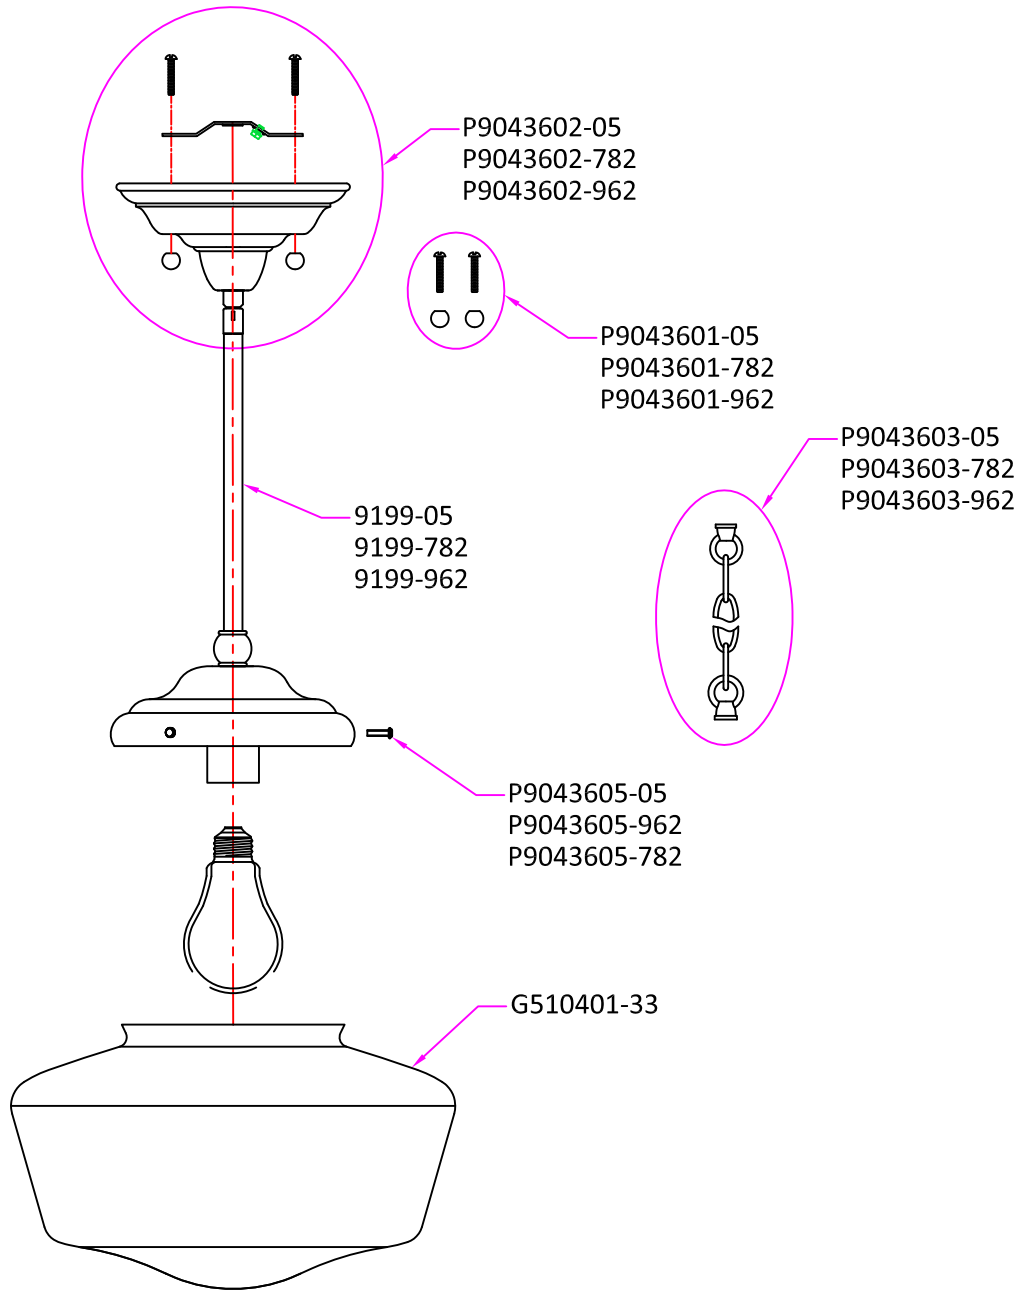

Replacement Parts

65437

Qty.	Part #	Description
	P9043601-xxx	Ball nut(Ø1/2") and #8-32 screw (2pcs each)
	P9043602-xxx	Canopy Kit,including swivel and hang straight
	9199-xxx	Stem,12"
	P9043603-xxx	Chain,12" and 2 pcs loops
	P9043605-xxx	Knurled screw, #8-32, 9/16" long (3pcs)
	G510401-33	Glass,Ø11 13/16" x 7 1/32" height

* Note: -xxx: Represents different finish and optional.
Available finish please see P/N shown in the drawing or catalog.

Sea Gull Lighting®

Life Illuminated | Since 1919

www.SeaGullLighting.com