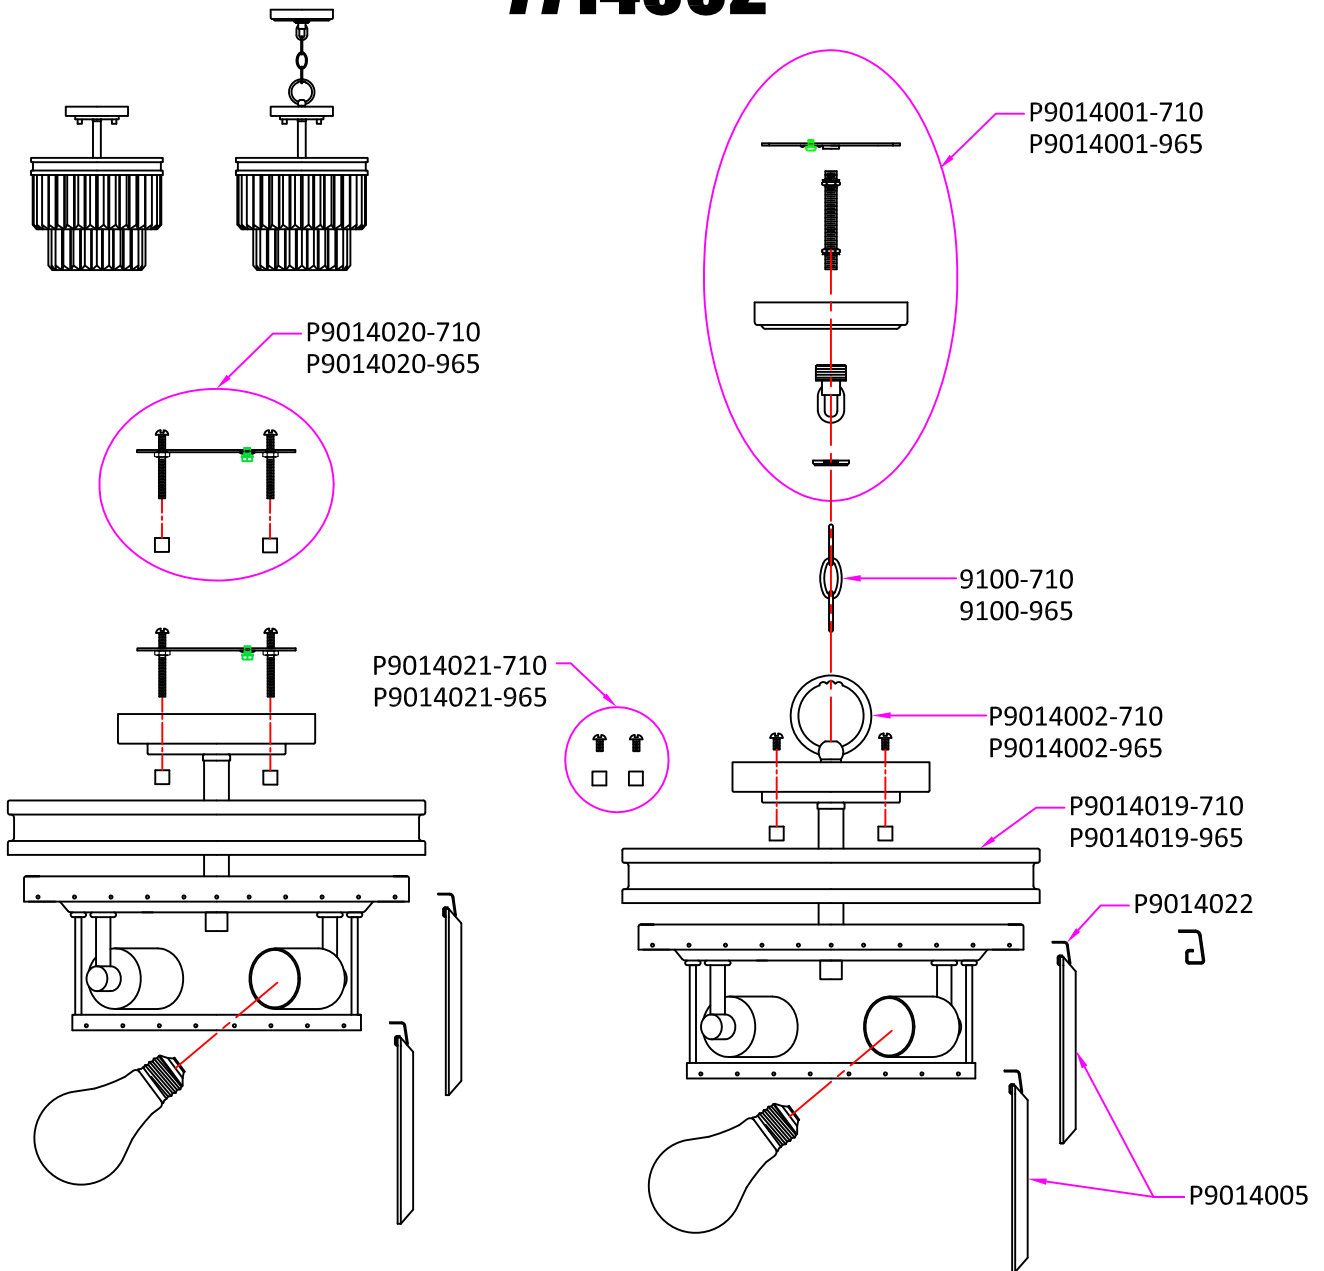

Replacement Parts

7714002

Qty.	Part #	Description
	P9014001-xxx	Canopy Kit,including canopy,mtg bar,1/8 IP RTN,hex nut(2),washer(2),& screw collar
	9100-xxx	Standard Chain, 72"
	P9014002-xxx	Fixture Loop,3/16" thick,Ø2 1/16", with 1/8 thread
	P9014019-xxx	Decorative Ring,Ø10 19/32" x 1 3/8"(H), 0.6mm thickness
	P9014022	Hook for Crystal, 10pcs/set
	P9014005	Short Crystal,4 3/4"(L) x 27/32"(W) x 15/32"(H)
	P9014020-xxx	Mtg Hardware,including Mtg bar, #8-32 screw, 1 5/8" long(2) with hex nut(2) and finial nut Ø15/32" (2)
	P9014021-xxx	Short finial nut set, Ø15/32" finial nut and #8-32 screw,7/32" long (Each 2pcs)

* Note: -xxx: Represents different finish and optional.
Available finish please see P/N shown in the drawing or catalog.

Sea Gull Lighting®

Life Illuminated | Since 1919

www.SeaGullLighting.com