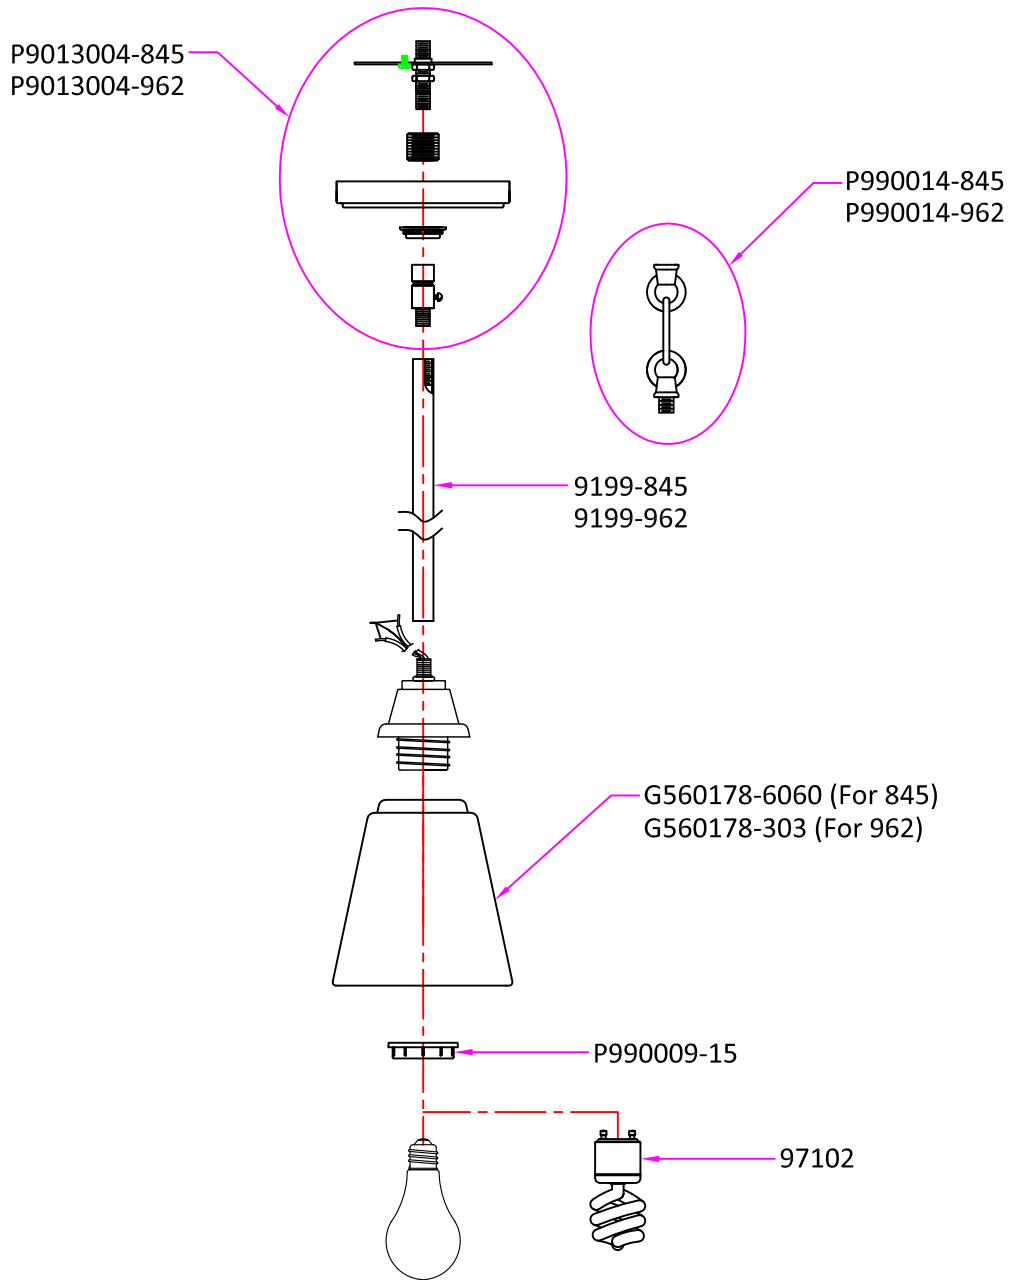

Replacement Parts

6113001 / 6113001BLE

Qty.	Part #	Description
	P9013004-xxx	Canopy kit, including canopy,mtg bar,1/8 IP RTN,nut(2),screw collar and swivel
	9199-xxx	Stem, 12"
	P990014-xxx	Loop+link+loop,with 1/8-27 nipple
	G560178-xxx	Glass,5 1/4" SQ,with 5 3/8" height
	P990009-15	Metal Socket Ring, threads to match medium base socket,White
	97102	Self ballasted spiral bulb,GU24,13W,2700K color temperature

* Note: -xxx: Represents different finish and optional.
Available finish please see P/N shown in the drawing or catalog.

Sea Gull Lighting®

Life Illuminated | Since 1919

www.SeaGullLighting.com