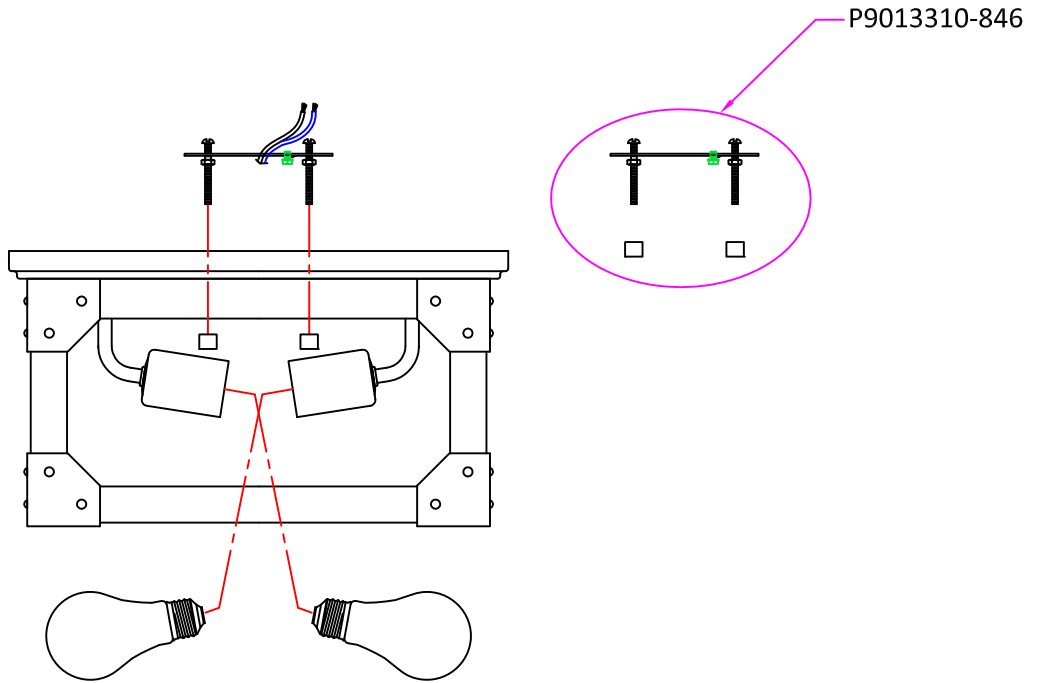

Replacement Parts

7513302

Qty.	Part #	Description
	P9013310-846	Mtg Hardware, including Mtg bar, #8-32 screw with hex nut(2), 1 5/8" long and Ball nut Ø11/32"(2)

* Note: -xxx: Represents different finish and optional.
Available finish please see P/N shown in the drawing or catalog.