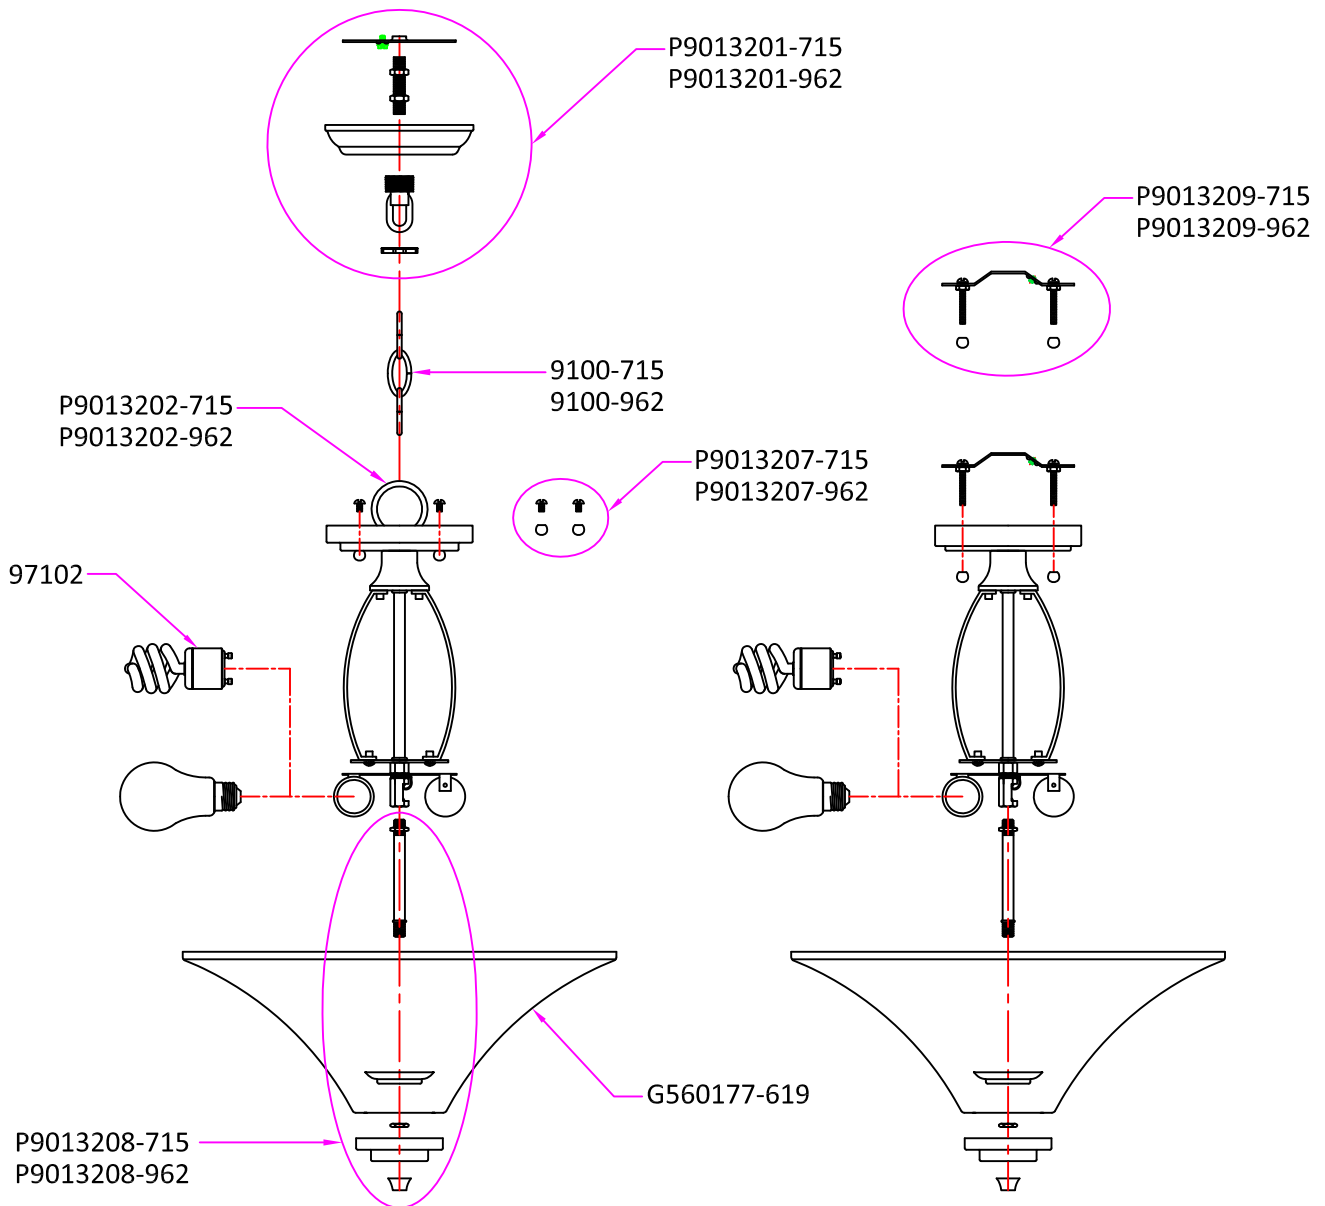

# Replacement Parts

## 7713202 / 7713202BLE

Qty.	Part #	Description
	P9013201-xxx	Canopy kit, including canopy, mtg bar, 1/8 IP RTN, nut(2), and screw collar
	9100-xxx	Standard Chain, 3.2mm thick, 72" long
	P9013202-xxx	Fixture loop, 5.0mm thick, Ø2"
	P9013207-xxx	Ball nut parts, including ball nut Ø3/8" and #8-32 screw, 1/4" long
	P9013208-xxx	Finial set, including finial, covers, nut and Ø3/8" tube with 1/8-27 threads
	G560177-619	Glass, Ø15", with 5 3/4" height, Stain Etched
	P9013209-xxx	Mtg hardware, mounting bar, ball nut, and #8-32 screw with hex nut, 1 1/4" long
	97102	Self ballasted spiral bulb, GU24, 13W, 2700K color temperature

\* Note: -xxx: Represents different finish and optional.  
Available finish please see P/N shown in the drawing or catalog.

**Sea Gull Lighting®**