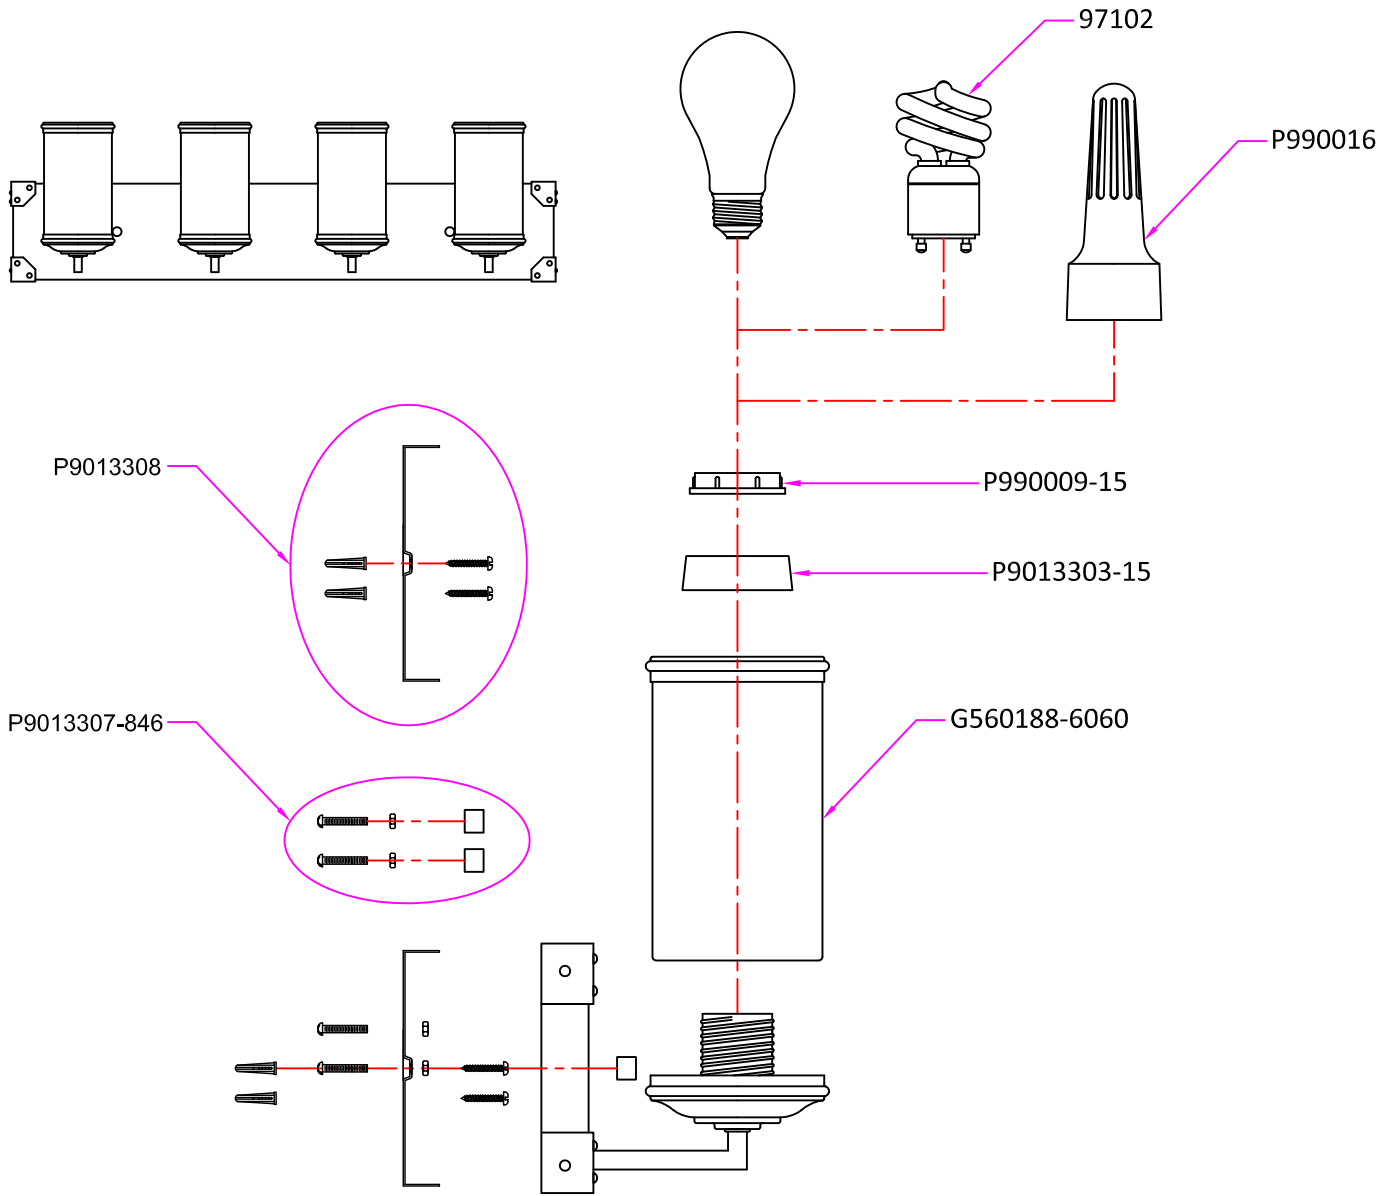

Replacement Parts

4413304 / 4413304BLE

Qty.	Part #	Description
	P9013308	Mtg plate set, including 4 Lt back plate / wood screws, 1 1/2" long(2) / anchors(2)
	P9013307-846	Mtg hardware, including #8-32 screws (L 1 1/8"), hex nuts, and ball nuts Ø15/32", (each 2 pcs)
	G560188-6060	Glass, Ø3 13/16", with 6 5/16" height
	P9013303-15	Spacer, Ø2 3/8", with 3/4" height
	P990009-15	Metal Socket Ring, threads to match medium base socket, White
	P990016	Socket ring tool, plastic, Black
	97102	Self ballasted spiral bulb, GU24, 13W, 2700K color temperature

* Note: -xxx: Represents different finish and optional.
Available finish please see P/N shown in the drawing or catalog.

Sea Gull Lighting®

Life Illuminated | Since 1919

www.SeaGullLighting.com