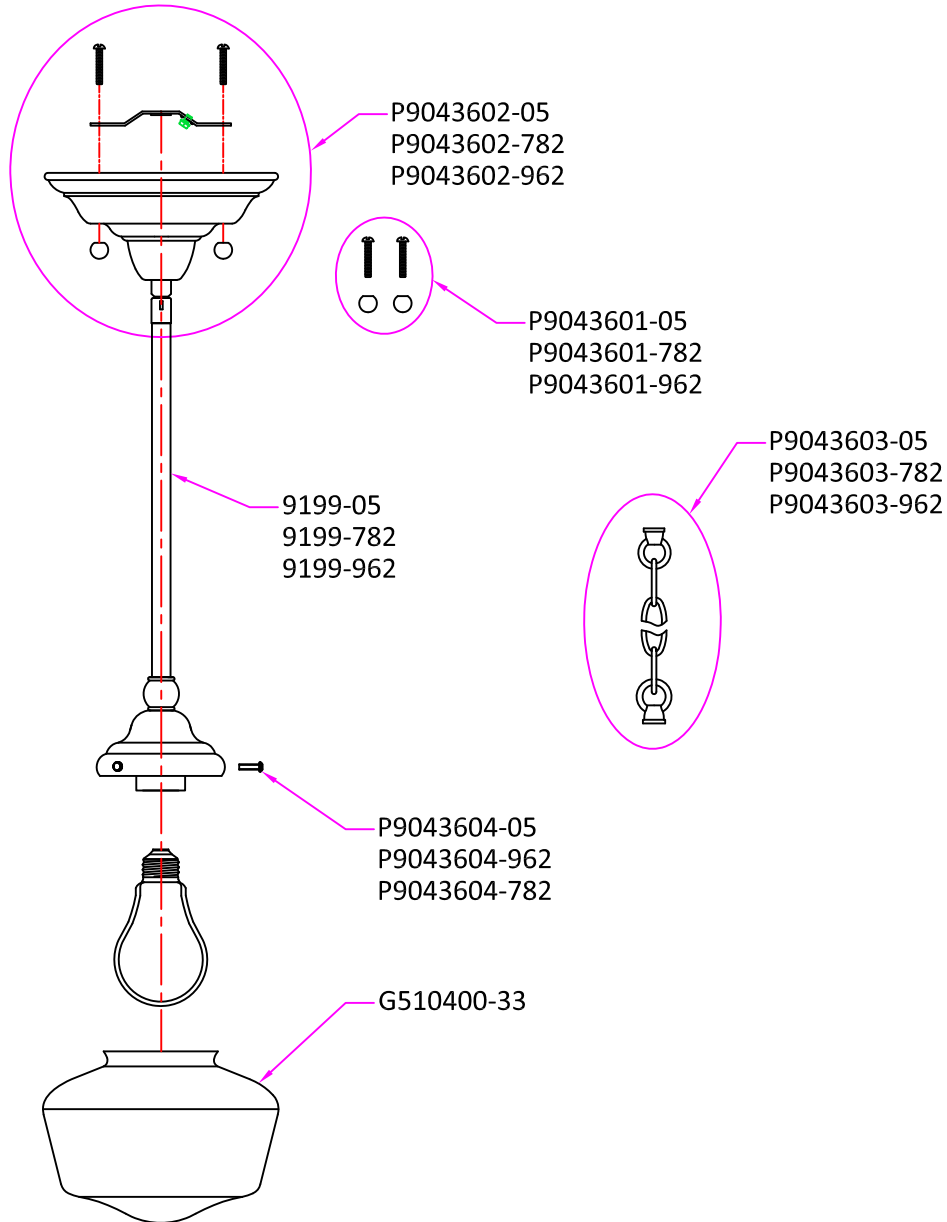

# Replacement Parts

## 65436

Qty.	Part #	Description
	P9043601-xxx	Ball nut(Ø1/2") and #8-32 screw (2pcs each)
	P9043602-xxx	Canopy Kit,including swivel and hang straight
	9199-xxx	Stem,12"
	P9043603-xxx	Chain,12" and 2 pcs loops
	P9043604-xxx	Knurled screw, #8-32, 3/8" long (3pcs)
	G510400-33	Glass,Ø6 21/32" x 4 27/32" height

\* Note: -xxx: Represents different finish and optional.  
Available finish please see P/N shown in the drawing or catalog.

**Sea Gull Lighting®**

*Life Illuminated* | Since 1919

[www.SeaGullLighting.com](http://www.SeaGullLighting.com)