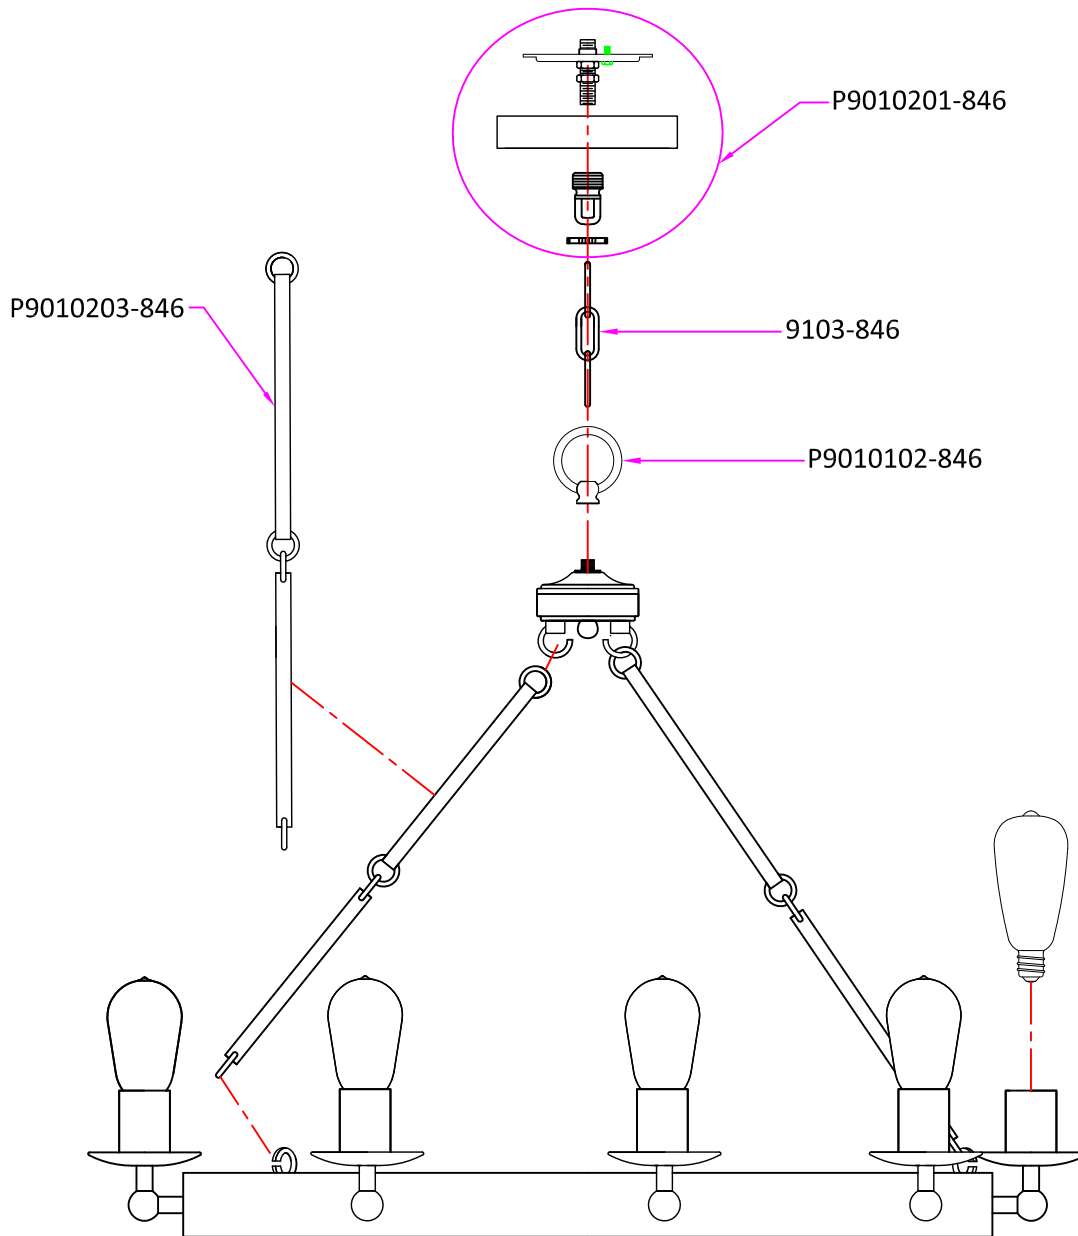

# Replacement Parts

## 3110209

Qty.	Part #	Description
	P9010201-846	Canopy kit, including canopy, mtg bar, 1/8 IP RTN, nut(2), and screw collar
	9103-846	Standard Chain, 72" long
	P9010102-846	Fixture loop, 1/4" thick, Ø2 1/8"
	P9010203-846	Side Arm, Ø1/2", 19 1/8" long

\* Note: -xxx: Represents different finish and optional.  
Available finish please see P/N shown in the drawing or catalog.

**Sea Gull Lighting®**

*Life Illuminated* | Since 1919

[www.SeaGullLighting.com](http://www.SeaGullLighting.com)