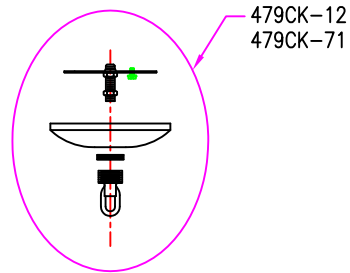

Part number & detail: