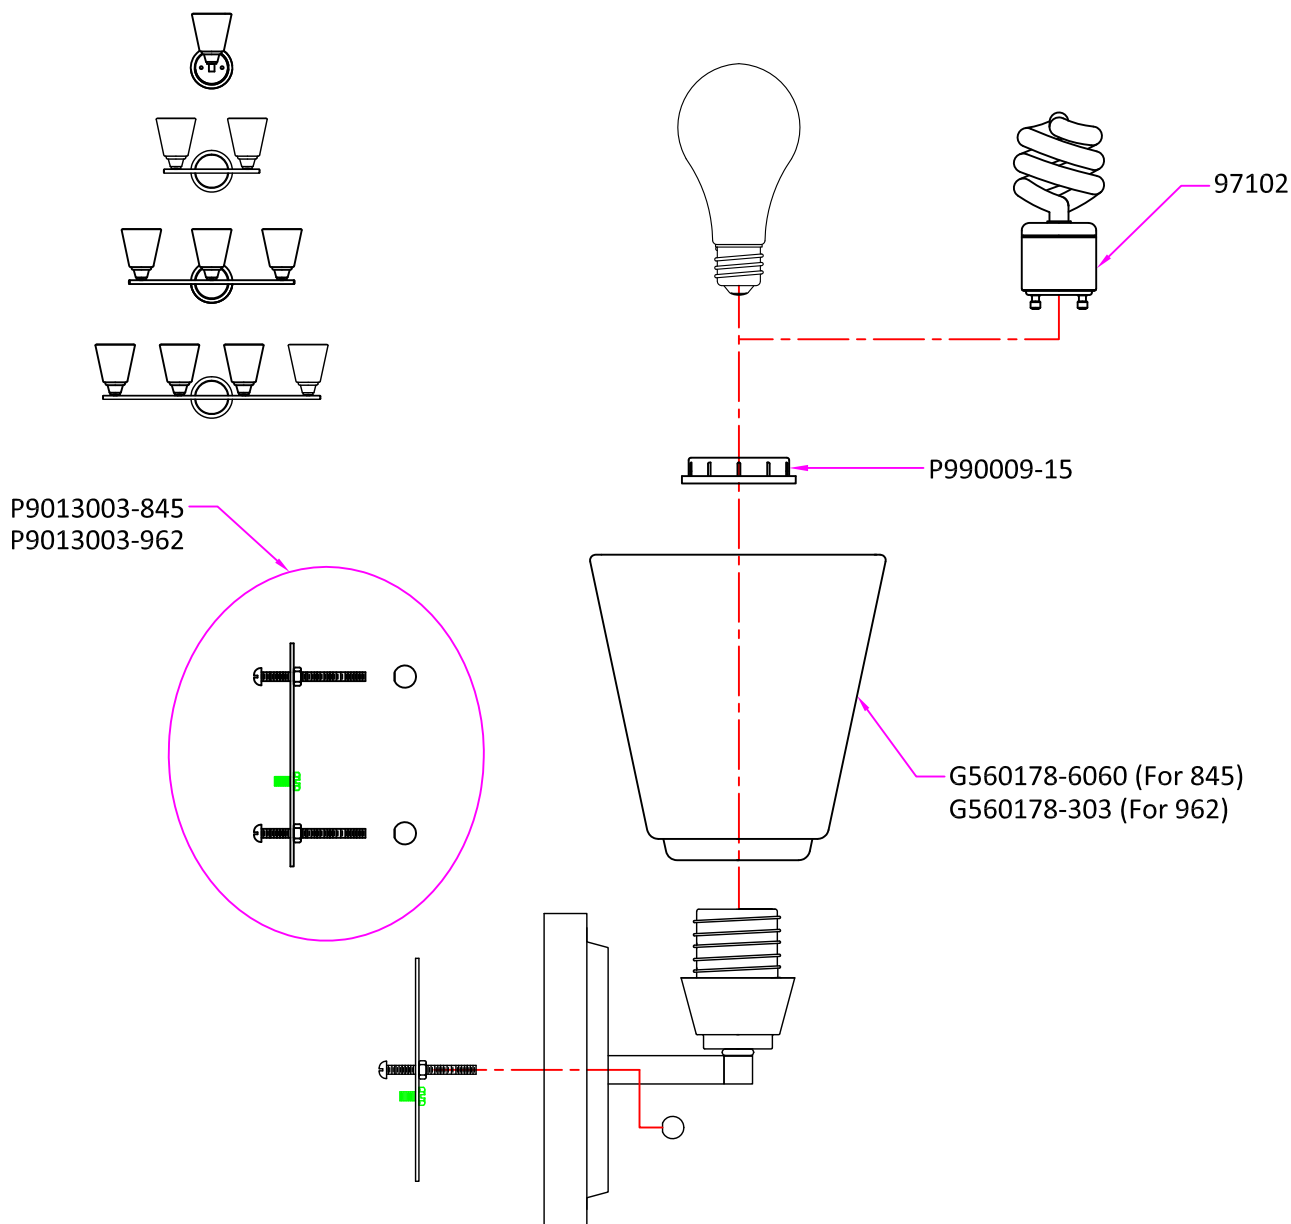

Replacement Parts

4113001 / 4413002 / 4413003 / 4413004

4113001BLE / 4413002BLE / 4413003BLE / 4413004BLE

| Qty. | Part # | Description |
|------|--------------|---|
| | P9013003-xxx | Mtg Hardware, including Mtg bar, Ball nut $\varnothing 3/8"$ (2) and #8-32 screw with hex nut, 1 7/8" long(2) |
| | G560178-xxx | Glass, 5 1/4" SQ, with 5 3/8" height |
| | P990009-15 | Metal Socket Ring, threads to match medium base socket, White |
| | 97102 | Self ballasted spiral bulb, GU24, 13W, 2700K color temperature |

* Note: -xxx: Represents different finish and optional.
Available finish please see P/N shown in the drawing or catalog.

Sea Gull Lighting®

Life Illuminated | Since 1919
www.SeaGullLighting.com