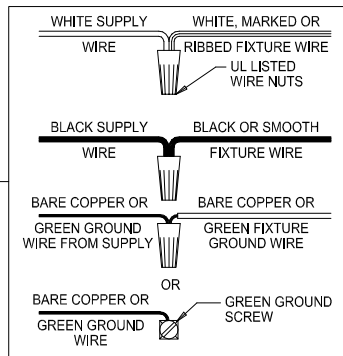

CAUTION: Read instructions carefully and turn electricity off at main circuit breaker panel before beginning installation.

P710011-XXX-30

WARNING - If any Special Control Devices are used with this Fixture, Follow the Instructions Carefully to assure full compliance with N.E.C. requirements. If there are any questions, contact a Qualified Electrical Contractor.

CAUTION - All glass is fragile, use care when handling Glass component(s) and or Lamp(s).

CANOPY MOUNTING & WIRE CONNECTION ASSEMBLY STEPS:

1. D,E → A
2. B,A → C
3. F → G
4. H,J → D

FIXTURE ASSEMBLY STEPS: