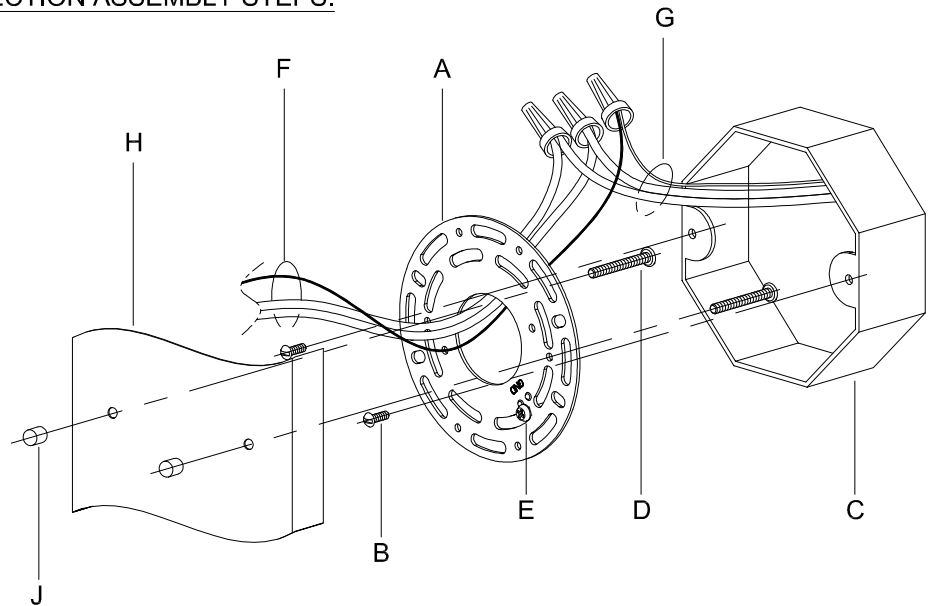

CAUTION: Read instructions carefully and turn electricity off at main circuit breaker panel before beginning installation.

P710011-XXX-30

WARNING - If any Special Control Devices are used with this Fixture, Follow the Instructions Carefully to assure full compliance with N.E.C. requirements. If there are any questions, contact a Qualified Electrical Contractor.

CAUTION - All glass is fragile, use care when handling Glass component(s) and or Lamp(s).

CANOPY MOUNTING & WIRE CONNECTION ASSEMBLY STEPS:

1. D,E → A
2. B,A → C
3. F → G
4. H,J → D

FIXTURE ASSEMBLY STEPS: