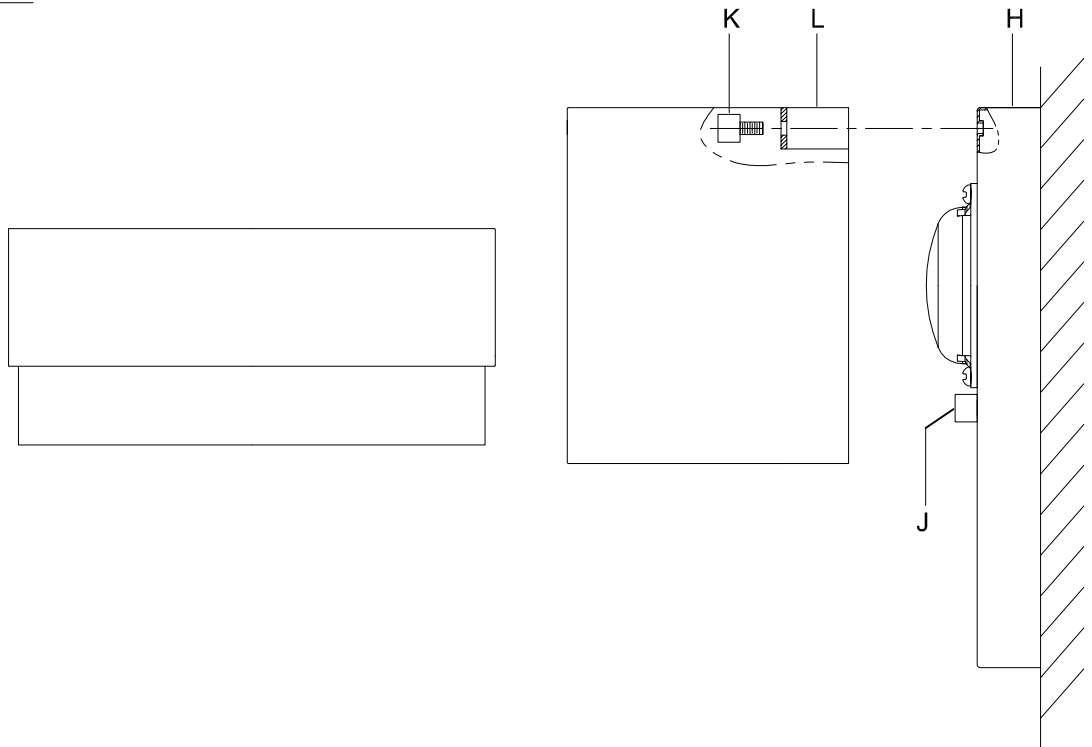

FIXTURE ASSEMBLY STEPS:

1. K,L → H

B, C & G
(NOT FURNISHED)
(NO INCLUIDA)
(NON FOURNIE)