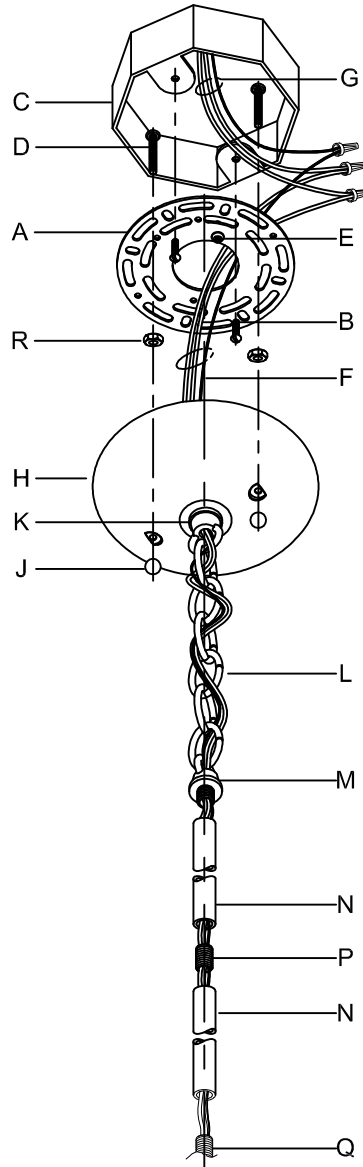

Assembly & Installation Instructions

CAUTION: Read instructions carefully and turn electricity off at main circuit breaker panel before beginning installation.

550010

WARNING - If any Special Control Devices are used with this Fixture, Follow the Instructions Carefully to assure full compliance with N.E.C. requirements. If there are any questions, contact a Qualified Electrical Contractor.

CANOPY MOUNTING & WIRE CONNECTION ASSEMBLY STEPS:

1. D,E → A
2. R → D
3. B,A → C
4. F → P,N,M
5. N → Q
6. M → N
7. L → M,K
8. F → L,K,H
9. F → G
10. H,J → D

Attach (N), (P) to achieve overall desired length.
 Una (N), (P) para lograr la longitud deseada.
 Joignez (N), (P) pour obtenir la longueur voulue.

FIXTURE ASSEMBLY STEPS:

1. R → V
2. S → T,V,U

B, C & G
 (NOT FURNISHED)
 (NO INCLUIDA)
 (NON FOURNIE)

Instructions d'Assemblage et Installation

MISE EN GARDE: Lire les instructions avec soin et couper le courant au disjoncteur central avant de commencer l'installation.