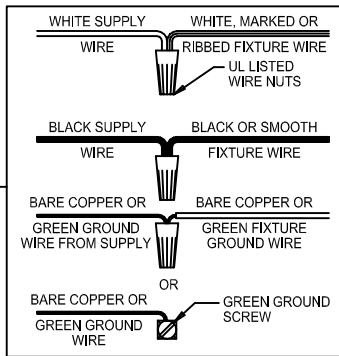

Assembly & Installation Instructions

CAUTION: Read instructions carefully and turn electricity off at main circuit breaker panel before beginning installation.

550010

WARNING - If any Special Control Devices are used with this Fixture, Follow the Instructions Carefully to assure full compliance with N.E.C. requirements. If there are any questions, contact a Qualified Electrical Contractor.

CANOPY MOUNTING & WIRE CONNECTION ASSEMBLY STEPS:

1. D,E → A
2. R → D
3. B,A → C
4. F → P,N,M
5. N → Q
6. M → N
7. L → M,K
8. F → L,K,H
9. F → G
10. H,J → D

Attach (N), (P) to achieve overall desired length.
 Una (N), (P) para lograr la longitud deseada.
 Joignez (N), (P) pour obtenir la longueur voulue.

FIXTURE ASSEMBLY STEPS:

1. R → V
2. S → T,V,U

B, C & G
 (NOT FURNISHED)
 (NO INCLUIDA)
 (NON FOURNIE)

Instructions d'Assemblage et Installation

MISE EN GARDE: Lire les instructions avec soin et couper le courant au disjoncteur central avant de commencer l'installation.