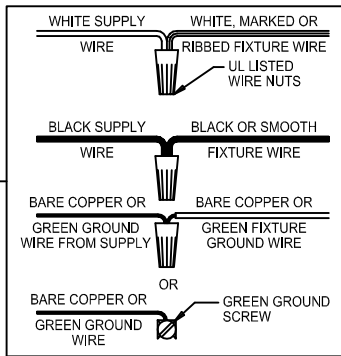

CAUTION: Read instructions carefully and turn electricity off at main circuit breaker panel before beginning installation.

710004

WARNING - If any Special Control Devices are used with this Fixture, Follow the Instructions Carefully to assure full compliance with N.E.C. requirements. If there are any questions, contact a Qualified Electrical Contractor.

CAUTION - All glass is fragile, use care when handling Glass component(s) and or Lamp(s).

CANOPY MOUNTING & WIRE CONNECTION ASSEMBLY STEPS:

1. D,E → A
2. K → D
3. B,A → C
4. F → G
5. H,J → D

FIXTURE ASSEMBLY STEPS: