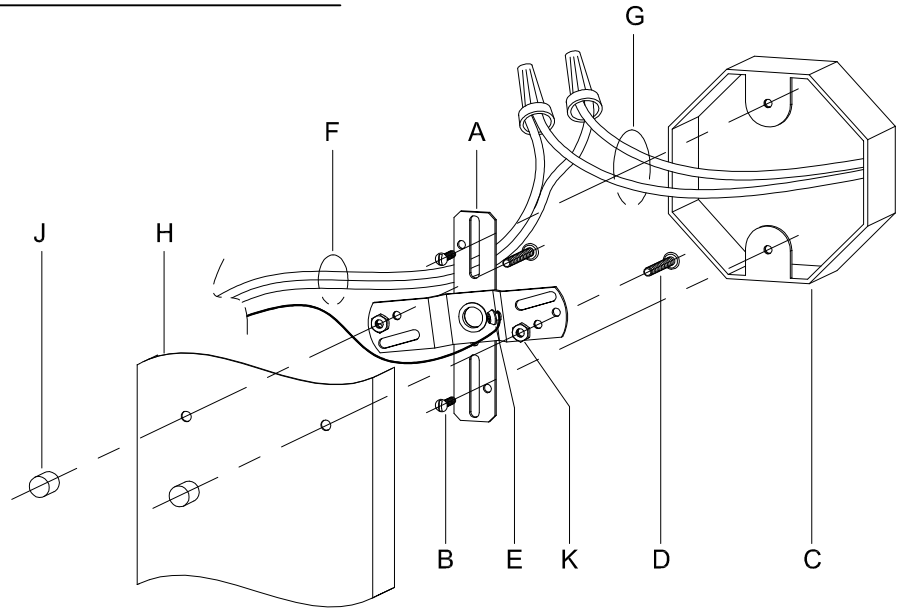

CAUTION: Read instructions carefully and turn electricity off at main circuit breaker panel before beginning installation.

710004

WARNING - If any Special Control Devices are used with this Fixture, Follow the Instructions Carefully to assure full compliance with N.E.C. requirements. If there are any questions, contact a Qualified Electrical Contractor.

CAUTION - All glass is fragile, use care when handling Glass component(s) and or Lamp(s).

CANOPY MOUNTING & WIRE CONNECTION ASSEMBLY STEPS:

1. D,E → A
2. K → D
3. B,A → C
4. F → G
5. H,J → D

FIXTURE ASSEMBLY STEPS: