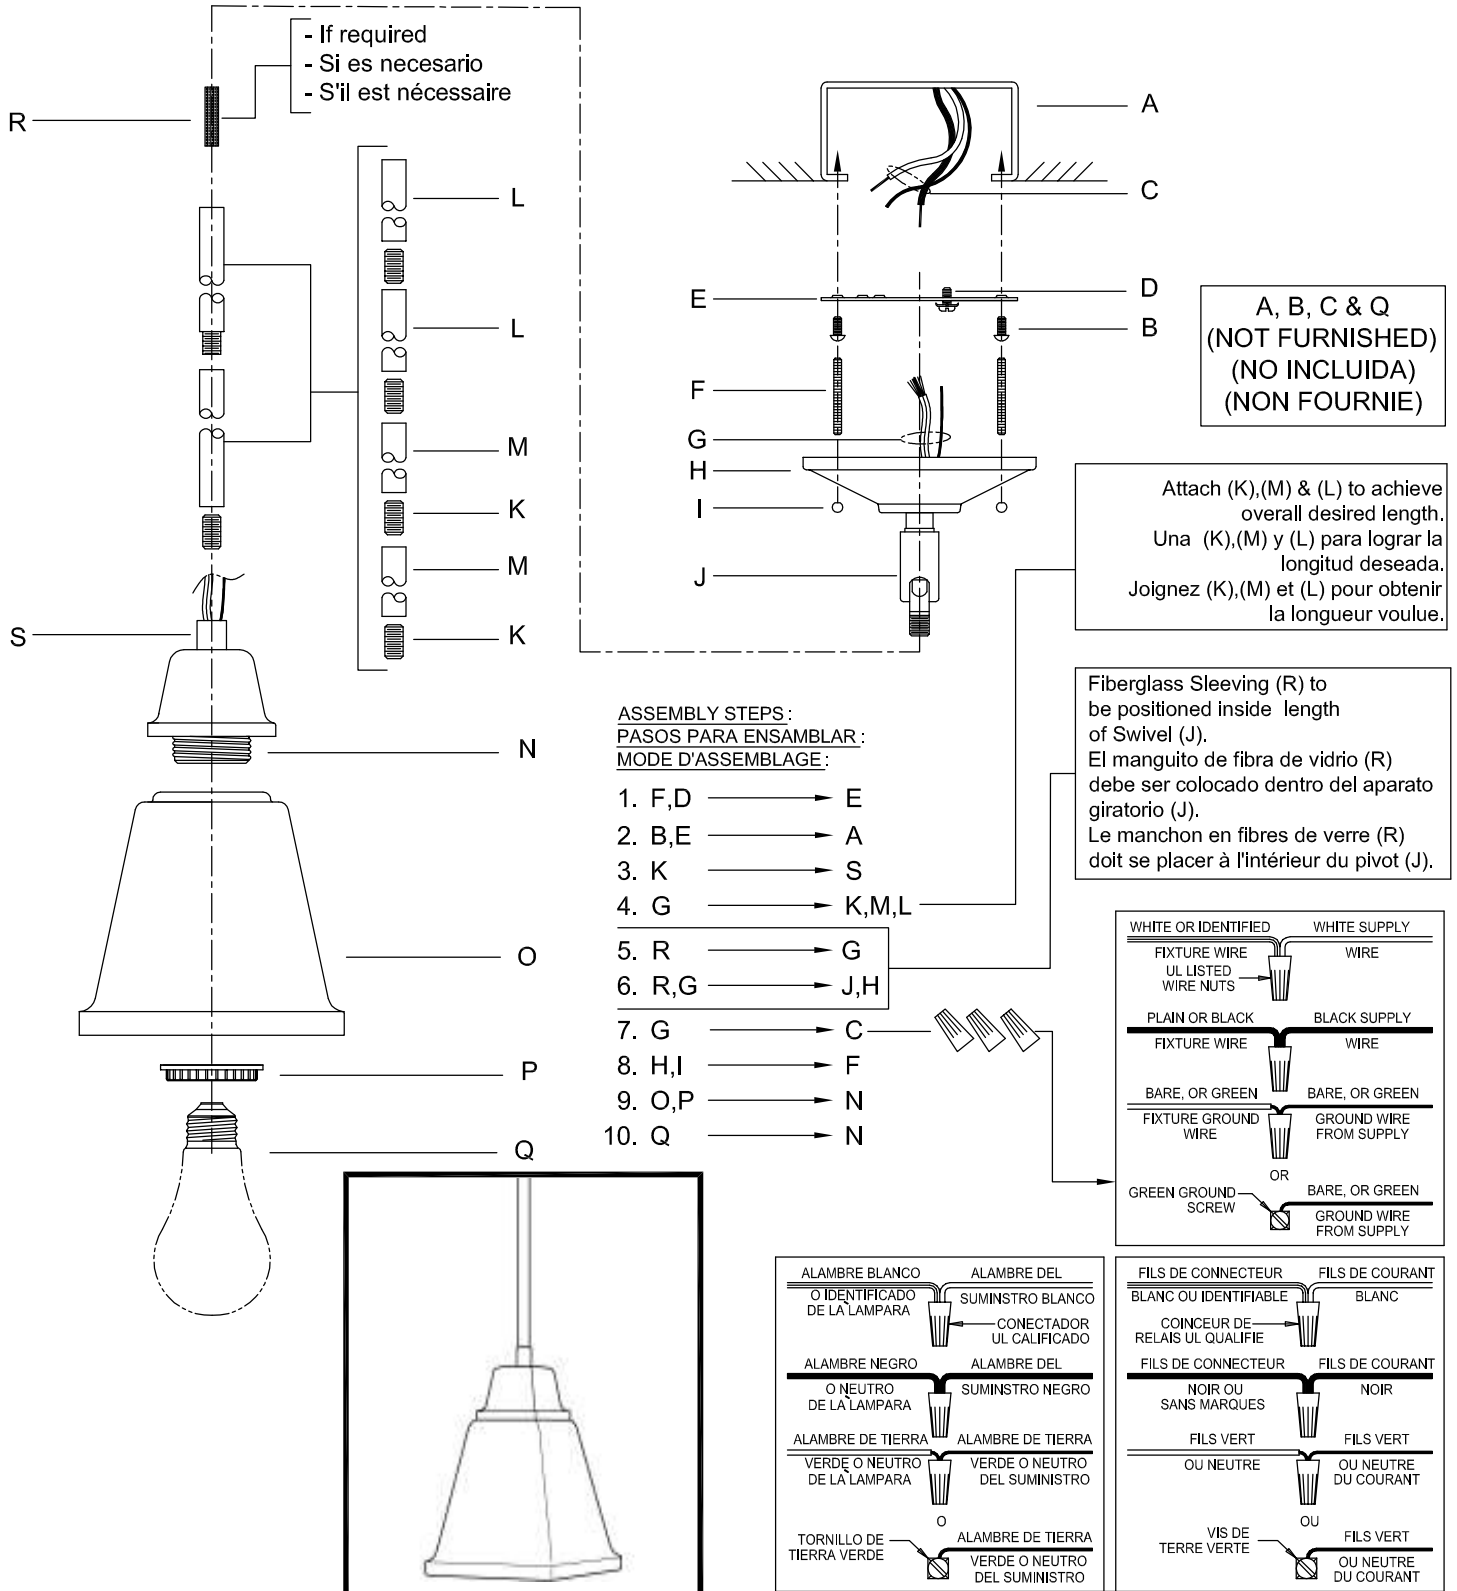

Assembly & Installation Instructions

CAUTION: Read instructions carefully and turn electricity off at main circuit breaker panel before beginning installation.

5135

WARNING - If any Special Control Devices are used with this Fixture, Follow the Instructions Carefully to assure full compliance with N.E.C. requirements. If there are any questions, contact a Qualified Electrical Contractor.

WARNING - This product contains chemicals known to the State of California to cause cancer, birth defects and /or other reproductive harm. Thoroughly wash hands after installing, handling, cleaning, or otherwise touching this product.

CAUTION - All glass is fragile, use care when handling Glass component(s) and or Lamp(s).