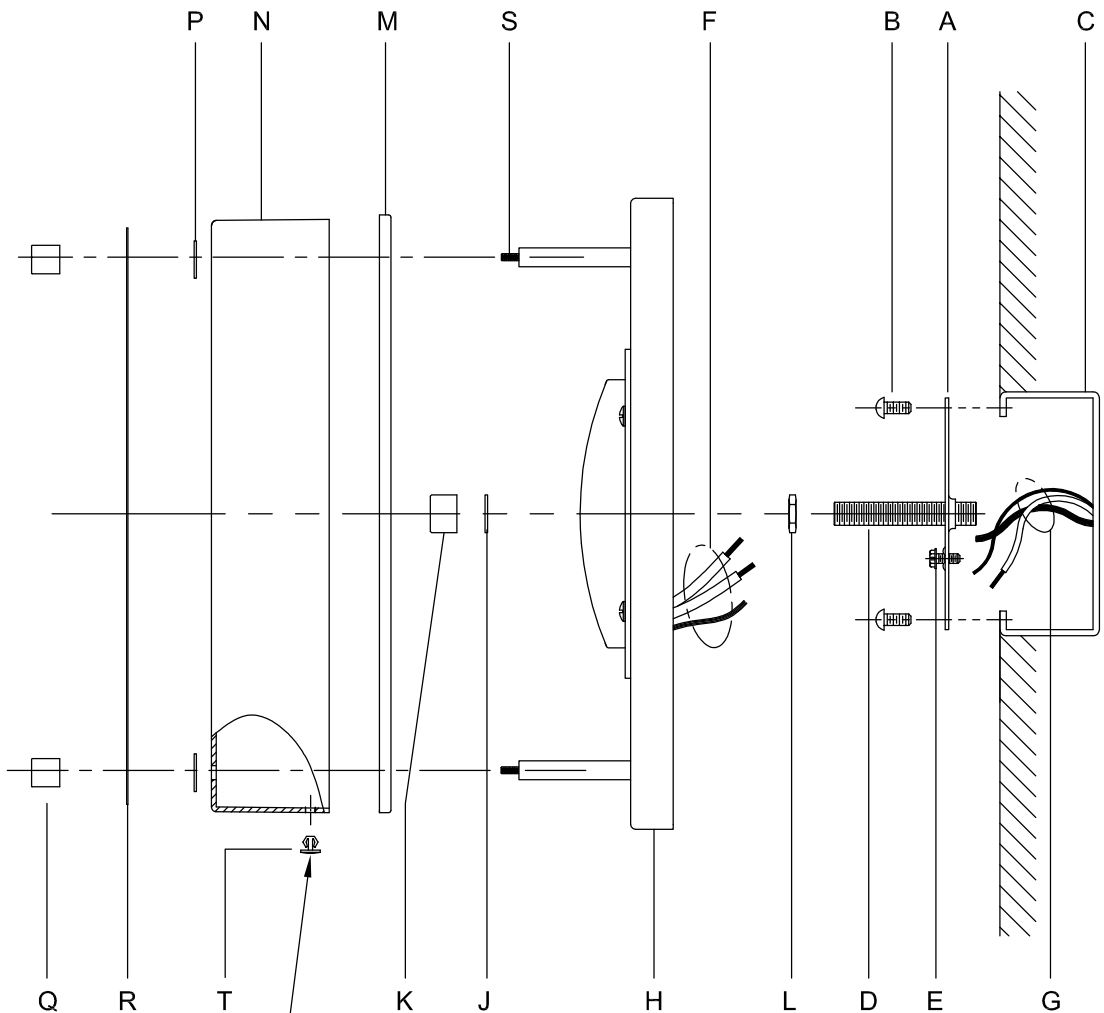

Assembly & Installation Instructions

CAUTION: Read instructions carefully and turn electricity off at main circuit breaker panel before beginning installation.

P560001

WARNING - If any Special Control Devices are used with this Fixture, Follow the Instructions Carefully to assure full compliance with N.E.C. requirements. If there are any questions, contact a Qualified Electrical Contractor.

CAUTION - All glass is fragile, use care when handling Glass component(s) and or Lamp(s).

ASSEMBLY STEPS:

PASOS PARA ENSAMBLAR:

MODE D'ASSEMBLAGE:

1. D,E → A
2. L → D
3. B,A → C
4. F → G 
5. K,J,H → D
6. T → N
7. M → N
8. N,P,R,Q → S

**B, C & G
(NOT FURNISHED)
(NO INCLUIDA)
(NON FOURNIE)**

NOTICE:
INDOOR:INSTALL THE PLUG
OUTDOOR:PLUG NOT NEEDED, INSTALL WITH DRAIN HOLE ON BOTTOM

Instructions d'Assemblage et Installation

MISE EN GARDE: Lire les instructions avec soin et couper le courant au disjoncteur central avant de commencer l'installation.