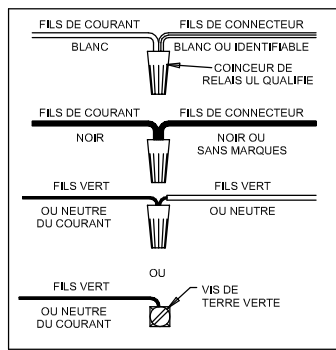

Assembly & Installation Instructions

CAUTION: Read instructions carefully and turn electricity off at main circuit breaker panel before beginning installation.

6163WB

WARNING - If any Special Control Devices are used with this Fixture, Follow the Instructions Carefully to assure full compliance with N.E.C. requirements. If there are any questions, contact a Qualified Electrical Contractor.

CAUTION - All glass is fragile, use care when handling Glass component(s) and or Lamp(s).

WARNING - This product contains chemicals known to the State of California to cause cancer, birth defects and /or other reproductive harm. Thoroughly wash hands after installing, handling, cleaning, or otherwise touching this product.

ASSEMBLY STEPS:

PASOS PARA ENSAMBLAR:

MODE D'ASSEMBLAGE:

1. A,B,D → C
2. E → D
3. B → F
4. G → H
5. J,K → D
6. L → M
7. N → P

B, F & H
(NOT FURNISHED)
(NO INCLUIDA)
(NON FOURNIE)

Instrucciones de ensamblaje e instalación