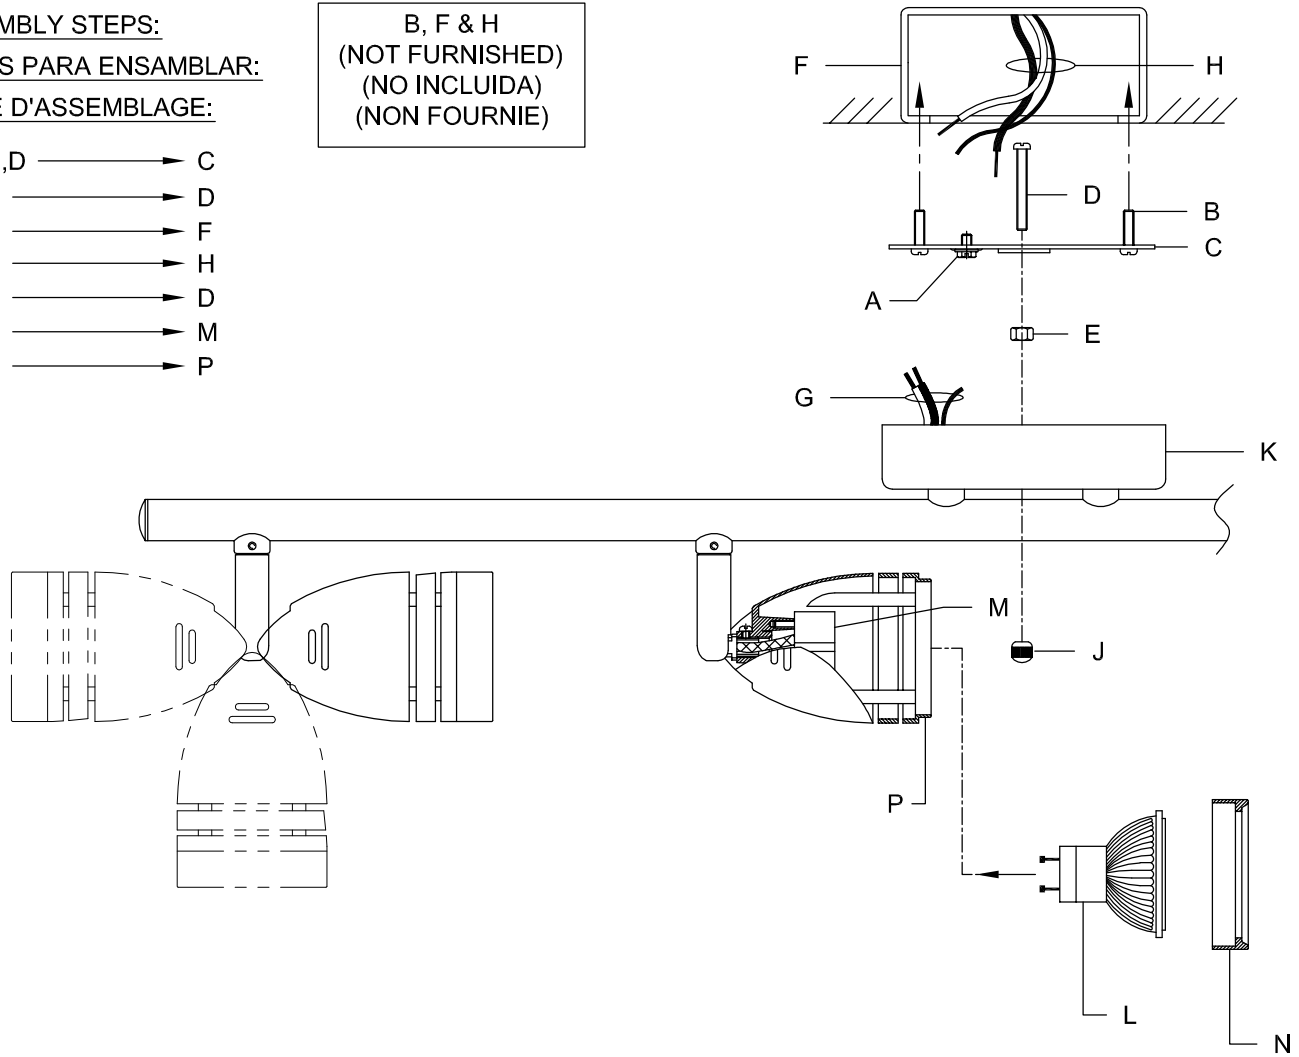

Assembly & Installation Instructions

CAUTION: Read instructions carefully and turn electricity off at main circuit breaker panel before beginning installation.

6163WB

WARNING - If any Special Control Devices are used with this Fixture, Follow the Instructions Carefully to assure full compliance with N.E.C. requirements. If there are any questions, contact a Qualified Electrical Contractor.

ASSEMBLY STEPS:

PASOS PARA ENSAMBLAR:

MODE D'ASSEMBLAGE:

1. A,B,D → C
2. E → D
3. B → F
4. G → H
5. J,K → D
6. L → M
7. N → P

B, F & H
(NOT FURNISHED)
(NO INCLUIDA)
(NON FOURNIE)

Instrucciones de ensamblaje e instalación