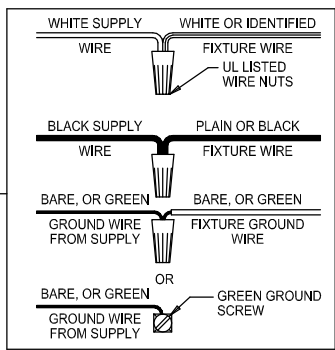

Assembly & Installation Instructions

CAUTION: Read instructions carefully and turn electricity off at main circuit breaker panel before beginning installation.

6163WB

WARNING - If any Special Control Devices are used with this Fixture, Follow the Instructions Carefully to assure full compliance with N.E.C. requirements. If there are any questions, contact a Qualified Electrical Contractor.

CAUTION - All glass is fragile, use care when handling Glass component(s) and or Lamp(s).

WARNING - This product contains chemicals known to the State of California to cause cancer, birth defects and /or other reproductive harm. Thoroughly wash hands after installing, handling, cleaning, or otherwise touching this product.

ASSEMBLY STEPS:

PASOS PARA ENSAMBLAR:

MODE D'ASSEMBLAGE:

1. A,B,D → C
2. E → D
3. B → F
4. G → H
5. J,K → D
6. L → M
7. N → P

B, F & H
(NOT FURNISHED)
(NO INCLUIDA)
(NON FOURNIE)

Instrucciones de ensamblaje e instalación