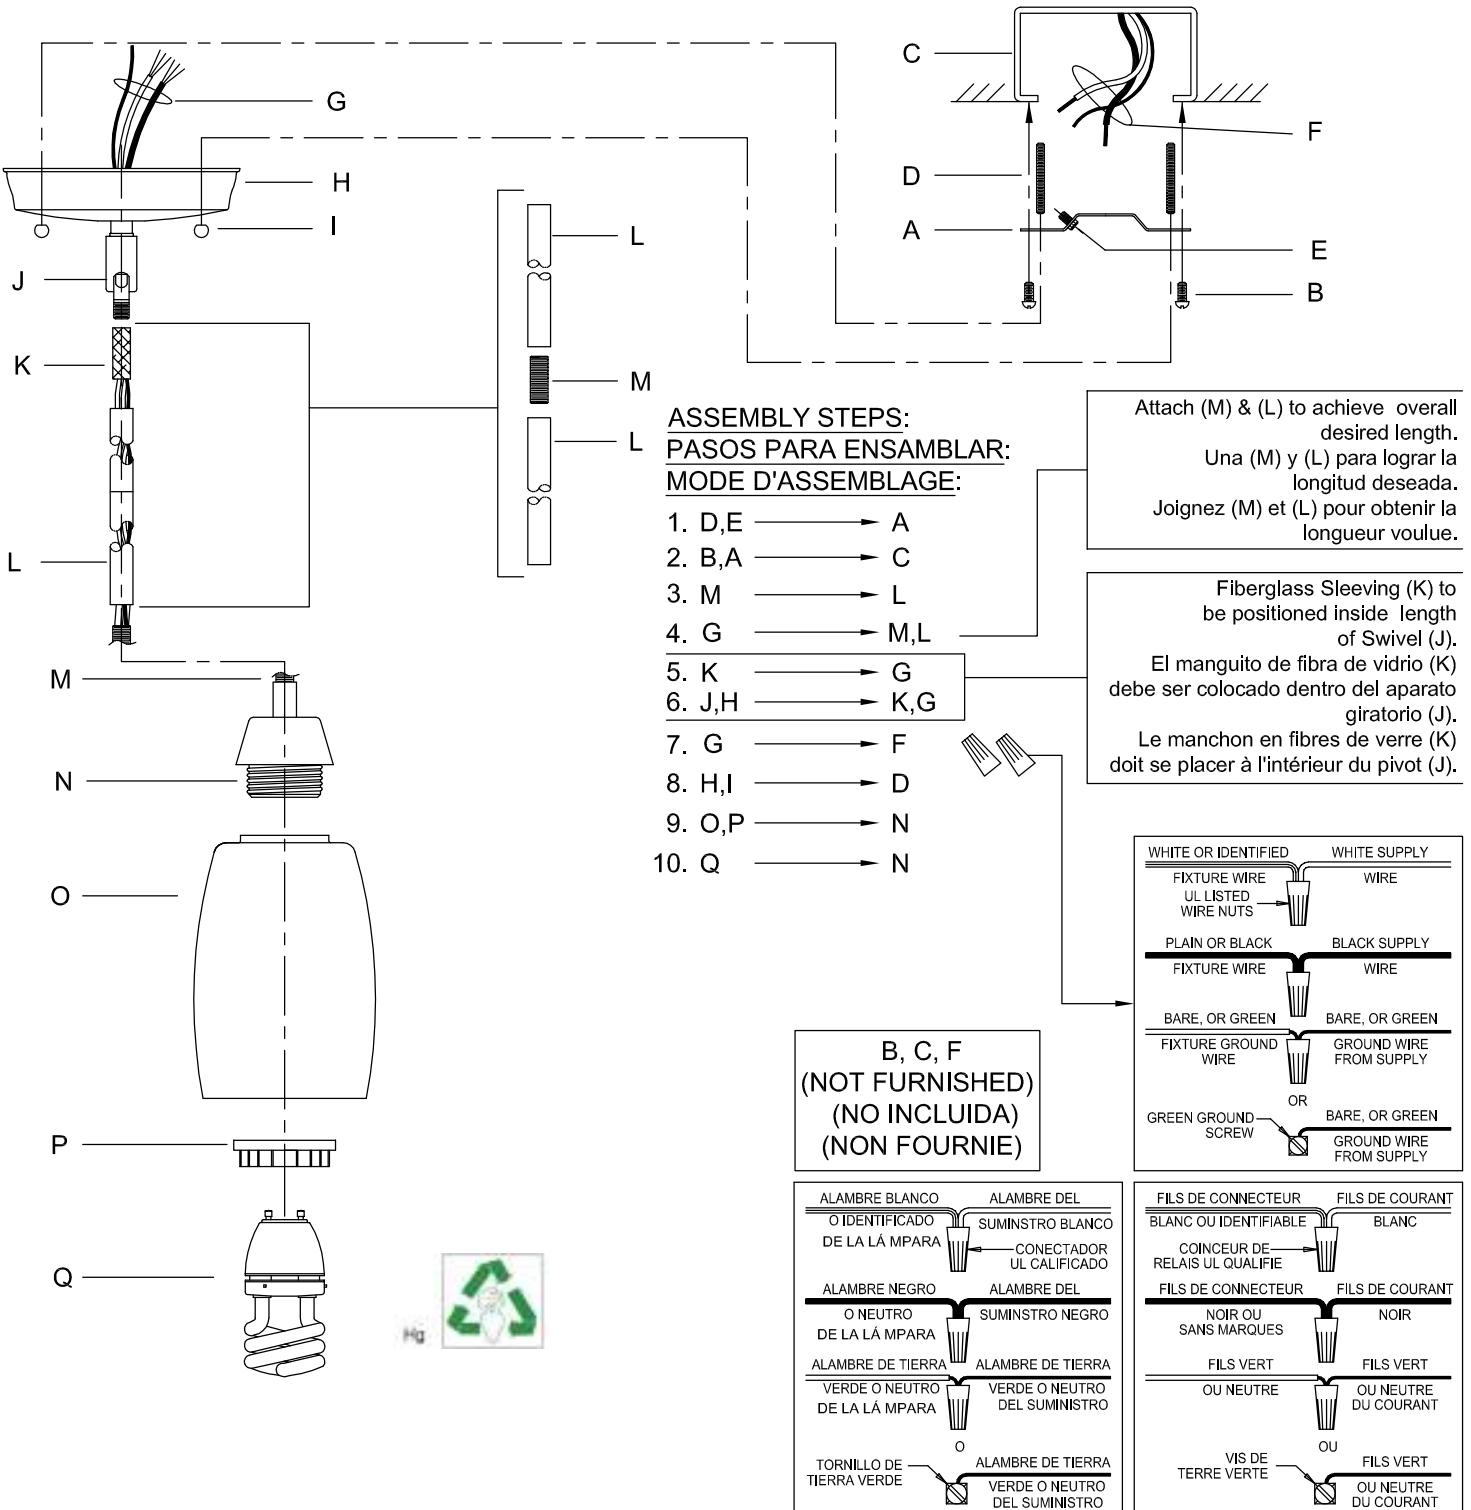

Assembly & Installation Instructions

CAUTION: Read instructions carefully and turn electricity off at main circuit breaker panel before beginning installation.

5108-EBWB

WARNING - If any Special Control Devices are used with this Fixture, Follow the Instructions Carefully to assure full compliance with N.E.C. requirements. If there are any questions, contact a Qualified Electrical Contractor.

NOTE - Lamp contains mercury, dispose of according to applicable laws. 1-800-555-5629 www.lamprecycle.org

Instrucciones de ensamblaje e instalación

Precaución: Lea cuidadosamente las instrucciones y desconecte la electricidad del cortacircuitos principal antes de iniciar la instalación.