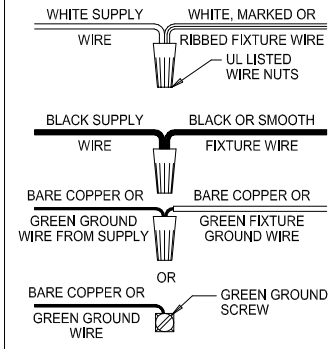

Assembly & Installation Instructions

CAUTION: Read instructions carefully and turn electricity off at main circuit breaker panel before beginning installation.

500027, 500028

WARNING - If any Special Control Devices are used with this Fixture, Follow the Instructions Carefully to assure full compliance with N.E.C. requirements. If there are any questions, contact a Qualified Electrical Contractor.

CANOPY MOUNTING & WIRE CONNECTION ASSEMBLY STEPS:

Attach (N), (P) to achieve overall desired length.
 Una (N), (P) para lograr la longitud deseada.
 Joignez (N), (P) pour obtenir la longueur voulue.

1. D,E → A
2. R → D
3. B,A → C
4. F → P,N,M
5. M → N
6. N → Q
7. L → M,K
8. F → L,K,H
9. F → G
10. H,J → D