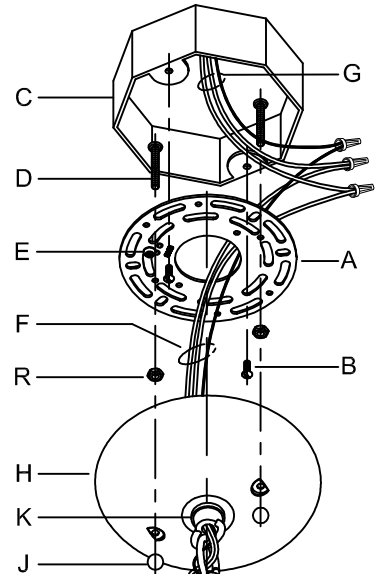

Assembly & Installation Instructions

CAUTION: Read instructions carefully and turn electricity off at main circuit breaker panel before beginning installation.

500027, 500028

WARNING - If any Special Control Devices are used with this Fixture, Follow the Instructions Carefully to assure full compliance with N.E.C. requirements. If there are any questions, contact a Qualified Electrical Contractor.

CANOPY MOUNTING & WIRE CONNECTION ASSEMBLY STEPS:

Attach (N), (P) to achieve overall desired length.
 Una (N), (P) para lograr la longitud deseada.
 Joignez (N), (P) pour obtenir la longueur voulue.

1. D,E → A
2. R → D
3. B,A → C
4. F → P,N,M
5. M → N
6. N → Q
7. L → M,K
8. F → L,K,H
9. F → G
10. H,J → D

FIXTURE ASSEMBLY STEPS:

1. T → S

B, C, G & T
 (NOT FURNISHED)
 (NO INCLUIDA)
 (NON FOURNIE)

P500028

P500027

Instructions d'Assemblage et Installation

Mise en garde: Lire les instructions avec soin et couper le courant au disjoncteur central avant de commencer l'installation.