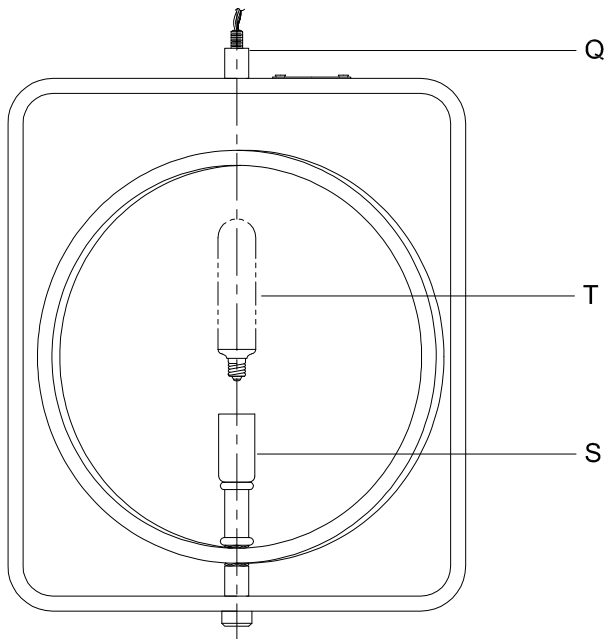

Assembly & Installation Instructions

CAUTION: Read instructions carefully and turn electricity off at main circuit breaker panel before beginning installation.

500027, 500028

WARNING - If any Special Control Devices are used with this Fixture, Follow the Instructions Carefully to assure full compliance with N.E.C. requirements. If there are any questions, contact a Qualified Electrical Contractor.

CANOPY MOUNTING & WIRE CONNECTION ASSEMBLY STEPS:

Attach (N), (P) to achieve overall desired length.
 Una (N), (P) para lograr la longitud deseada.
 Joignez (N), (P) pour obtenir la longueur voulue.

1. D,E → A
2. R → D
3. B,A → C
4. F → P,N,M
5. M → N
6. N → Q
7. L → M,K
8. F → L,K,H
9. F → G
10. H,J → D

FIXTURE ASSEMBLY STEPS:

1. T → S

B, C, G & T
 (NOT FURNISHED)
 (NO INCLUIDA)
 (NON FOURNIE)

P500028

P500027

Instructions d'Assemblage et Installation

Mise en garde: Lire les instructions avec soin et couper le courant au disjoncteur central avant de commencer l'installation.