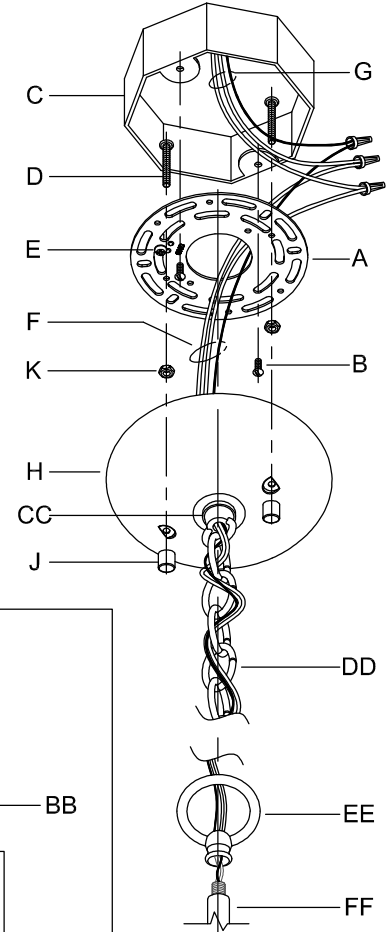

Assembly & Installation Instructions

CAUTION: Read instructions carefully and turn electricity off at main circuit breaker panel before beginning installation.

350041

WARNING - If any Special Control Devices are used with this Fixture, Follow the Instructions Carefully to assure full compliance with N.E.C. requirements. If there are any questions, contact a Qualified Electrical Contractor.

ASSEMBLY STEPS:

PASOS PARA ENSAMBLAR:

MODE D'ASSEMBLAGE:

1. D,E → A
2. K → D
3. B,A → C
4. F → G 
5. H,J → D
6. M,P → L
7. U → N
8. R,S,Q,T,V,W → P
9. X,Y → P
10. AA,Z → BB

**B, C, G & U
(NOT FURNISHED)
(NO INCLUIDA)
(NON FOURNIE)**

CANOPY MOUNTING & WIRE CONNECTION ASSEMBLY STEPS:

1. D,E → A
2. K → D
3. B,A → C
4. F → EE
5. EE → FF
6. DD → CC,EE →
7. F → DD,CC
8. F → G →
9. H,J → D

FIXTURE ASSEMBLY STEPS:

1. M,P → L
2. U → N
3. R,S,Q,T,V,W → P
4. X,Y → P
5. AA,Z → BB