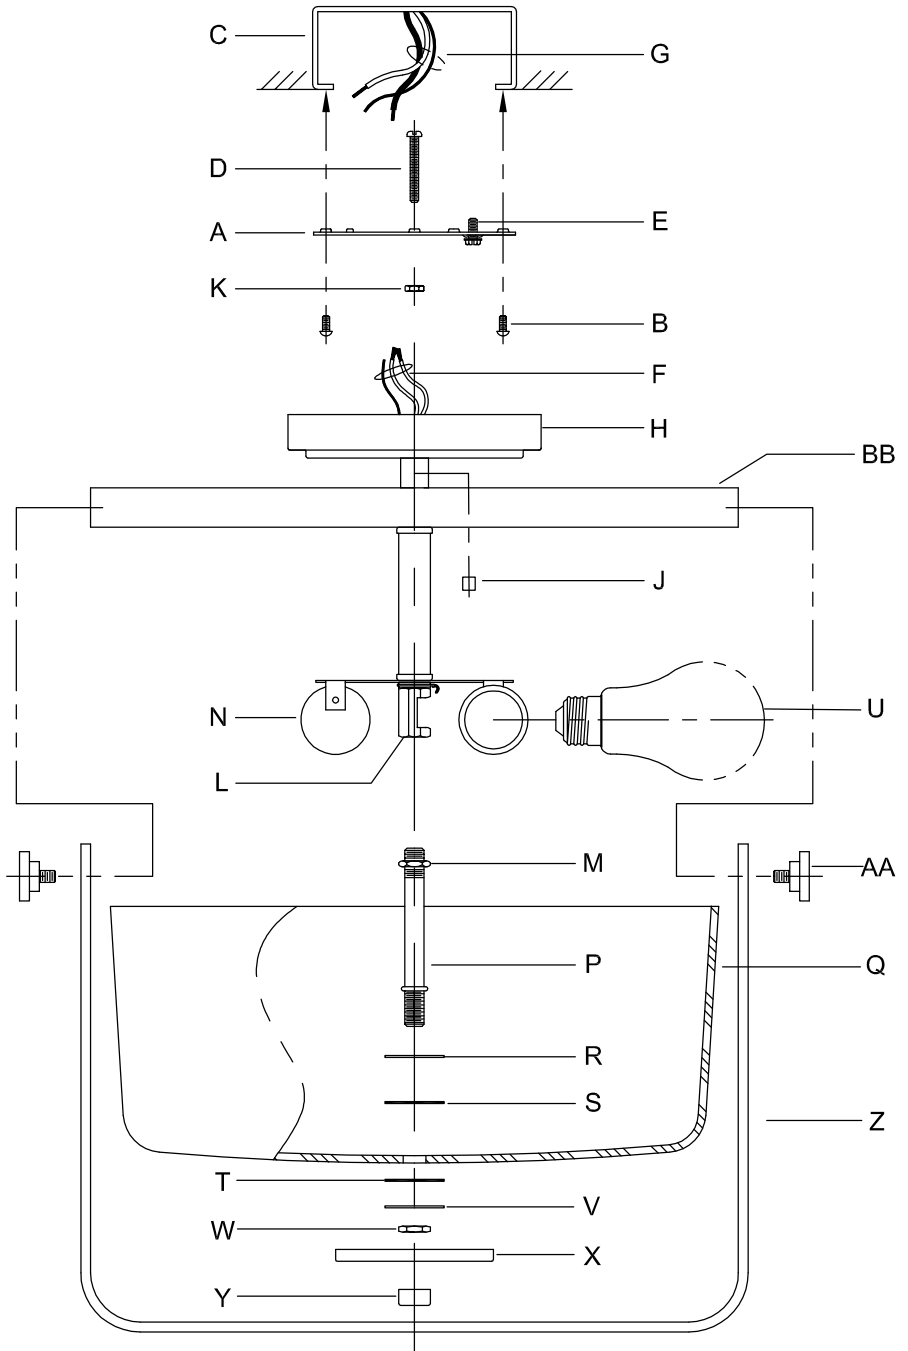

Assembly & Installation Instructions

CAUTION: Read instructions carefully and turn electricity off at main circuit breaker panel before beginning installation.

350041

WARNING - If any Special Control Devices are used with this Fixture, Follow the Instructions Carefully to assure full compliance with N.E.C. requirements. If there are any questions, contact a Qualified Electrical Contractor.

ASSEMBLY STEPS:

PASOS PARA ENSAMBLAR:

MODE D'ASSEMBLAGE:

1. D,E → A
2. K → D
3. B,A → C
4. F → G 
5. H,J → D
6. M,P → L
7. U → N
8. R,S,Q,T,V,W → P
9. X,Y → P
10. AA,Z → BB

**B, C, G & U
(NOT FURNISHED)
(NO INCLUIDA)
(NON FOURNIE)**

CANOPY MOUNTING & WIRE CONNECTION ASSEMBLY STEPS:

1. D,E → A
2. K → D
3. B,A → C
4. F → EE
5. EE → FF
6. DD → CC,EE →
7. F → DD,CC
8. F → G →
9. H,J → D

FIXTURE ASSEMBLY STEPS:

1. M,P → L
2. U → N
3. R,S,Q,T,V,W → P
4. X,Y → P
5. AA,Z → BB