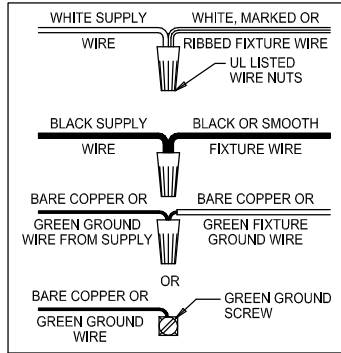

Assembly & Installation Instructions

CAUTION: Read instructions carefully and turn electricity off at main circuit breaker panel before beginning installation.

350041

WARNING - If any Special Control Devices are used with this Fixture, Follow the Instructions Carefully to assure full compliance with N.E.C. requirements. If there are any questions, contact a Qualified Electrical Contractor.

CANOPY MOUNTING & WIRE CONNECTION ASSEMBLY STEPS:

1. D,E → A
2. K → D
3. B,A → C
4. F → EE
5. EE → FF
6. DD → CC,EE →
7. F → DD,CC
8. F → G →
9. H,J → D

FIXTURE ASSEMBLY STEPS:

1. M,P → L
2. U → N
3. R,S,Q,T,V,W → P
4. X,Y → P
5. AA,Z → BB