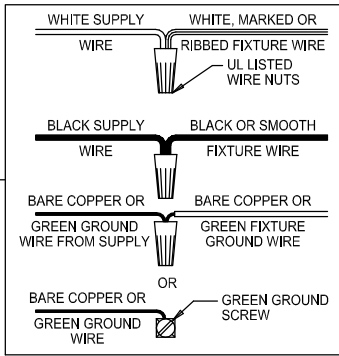

Assembly & Installation Instructions

CAUTION: Read instructions carefully and turn electricity off at main circuit breaker panel before beginning installation.

350041

*****

WARNING - If any Special Control Devices are used with this Fixture, Follow the Instructions Carefully to assure full compliance with N.E.C. requirements. If there are any questions, contact a Qualified Electrical Contractor.

CAUTION - All glass is fragile, use care when handling Glass component(s) and or Lamp(s).

WARNING - This product contains chemicals known to the State of California to cause cancer, birth defects and /or other reproductive harm. Thoroughly wash hands after installing, handling, cleaning, or otherwise touching this product.

*****

ASSEMBLY STEPS:

PASOS PARA ENSAMBLAR:

MODE D'ASSEMBLAGE:

1. D,E → A
2. K → D
3. B,A → C
4. F → G
5. H,J → D
6. M,P → L
7. U → N
8. R,S,Q,T,V,W → P
9. X,Y → P
10. AA,Z → BB

**B, C, G & U
(NOT FURNISHED)
(NO INCLUIDA)
(NON FOURNIE)**