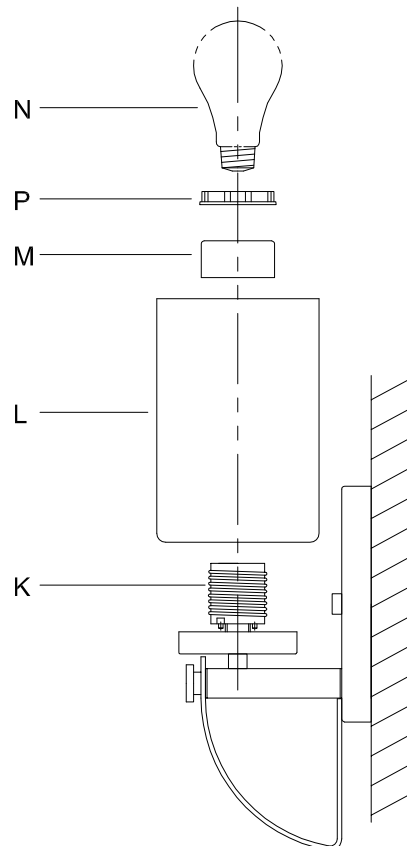

Assembly & Installation Instructions

CAUTION: Read instructions carefully and turn electricity off at main circuit breaker panel before beginning installation.

710008

WARNING - If any Special Control Devices are used with this Fixture, Follow the Instructions Carefully to assure full compliance with N.E.C. requirements. If there are any questions, contact a Qualified Electrical Contractor.

CAUTION - All glass is fragile, use care when handling Glass component(s) and or Lamp(s).

CANOPY MOUNTING & WIRE CONNECTION ASSEMBLY STEPS:

1. D,E → A
2. B,A → C
3. F → G
4. H,J → D

FIXTURE ASSEMBLY STEPS:

1. L,M,P → K
2. N → K

B, C, G & N
(NOT FURNISHED)
(NO INCLUIDA)
(NON FOURNIE)

Instructions d'Assemblage et Installation

MISE EN GARDE: Lire les instructions avec soin et couper le courant au disjoncteur central avant de commencer l'installation.