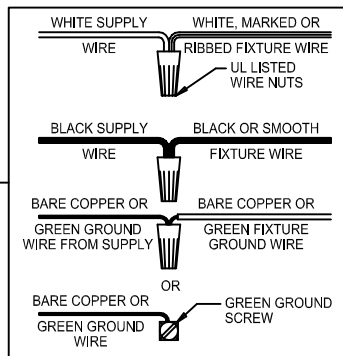

Assembly & Installation Instructions

CAUTION: Read instructions carefully and turn electricity off at main circuit breaker panel before beginning installation.

710008

WARNING - If any Special Control Devices are used with this Fixture, Follow the Instructions Carefully to assure full compliance with N.E.C. requirements. If there are any questions, contact a Qualified Electrical Contractor.

CAUTION - All glass is fragile, use care when handling Glass component(s) and or Lamp(s).

CANOPY MOUNTING & WIRE CONNECTION ASSEMBLY STEPS:

1. D,E → A
2. B,A → C
3. F → G
4. H,J → D

FIXTURE ASSEMBLY STEPS: