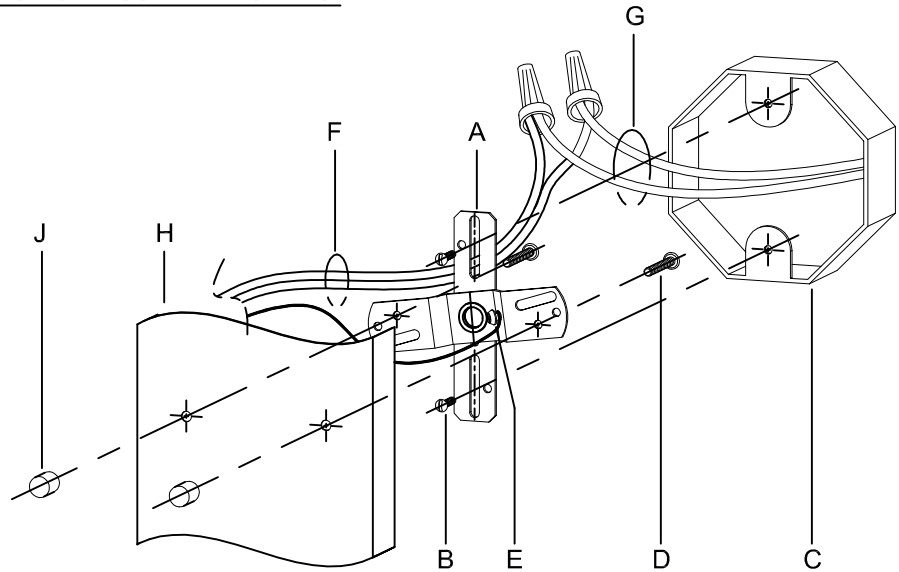

Assembly & Installation Instructions

CAUTION: Read instructions carefully and turn electricity off at main circuit breaker panel before beginning installation.

710008

WARNING - If any Special Control Devices are used with this Fixture, Follow the Instructions Carefully to assure full compliance with N.E.C. requirements. If there are any questions, contact a Qualified Electrical Contractor.

CAUTION - All glass is fragile, use care when handling Glass component(s) and or Lamp(s).

CANOPY MOUNTING & WIRE CONNECTION ASSEMBLY STEPS:

1. D,E → A
2. B,A → C
3. F → G
4. H,J → D

FIXTURE ASSEMBLY STEPS: