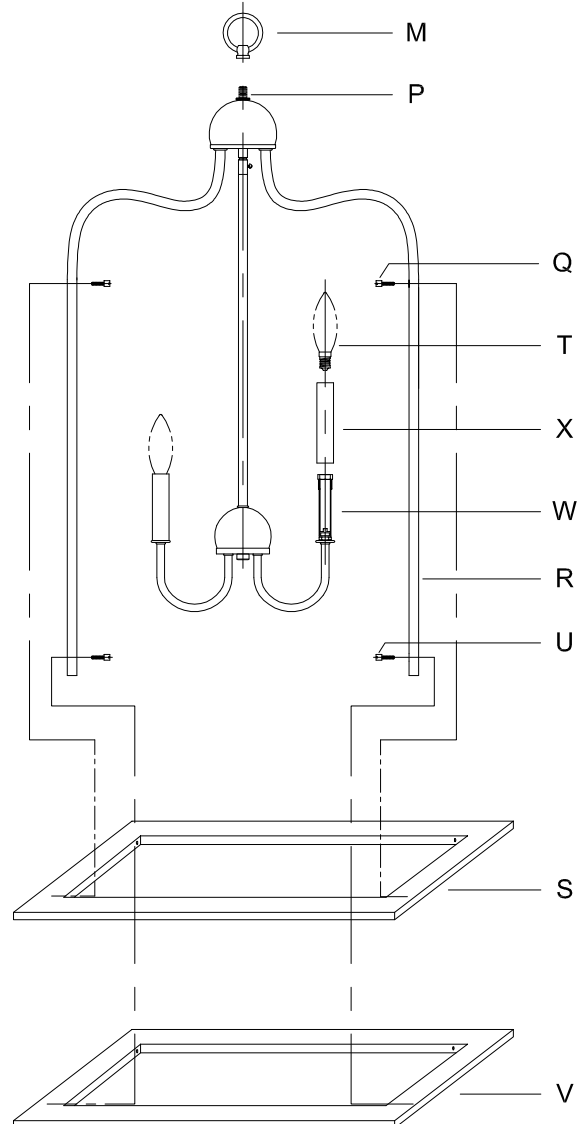

Assembly & Installation Instructions

CAUTION: Read instructions carefully and turn electricity off at main circuit breaker panel before beginning installation.

500036, 500037

WARNING - If any Special Control Devices are used with this Fixture, Follow the Instructions Carefully to assure full compliance with N.E.C. requirements. If there are any questions, contact a Qualified Electrical Contractor.

CANOPY MOUNTING & WIRE CONNECTION ASSEMBLY STEPS:

1. D,E → A
2. N → D
3. B,A → C
4. M → P
5. L → M,K
6. F → L,K,H
7. F → G
8. H,J → D

**B, C, G & T
(NOT FURNISHED)
(NO INCLUIDA)
(NON FOURNIE)**

P500036

P500037

FIXTURE ASSEMBLY STEPS:

1. Q → R,S
2. U → R,V
3. X → W
4. T → W

Instructions d'Assemblage et Installation

MISE EN GARDE: Lire les instructions avec soin et couper le courant au disjoncteur central avant de commencer l'installation.