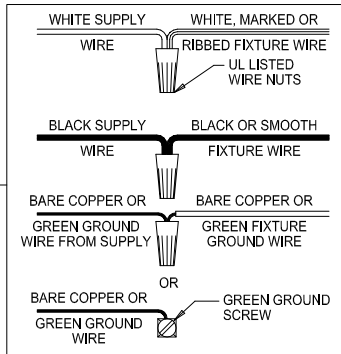

Assembly & Installation Instructions

CAUTION: Read instructions carefully and turn electricity off at main circuit breaker panel before beginning installation.

500036, 500037

*****

WARNING - If any Special Control Devices are used with this Fixture, Follow the Instructions Carefully to assure full compliance with N.E.C. requirements. If there are any questions, contact a Qualified Electrical Contractor.

CAUTION - All glass is fragile, use care when handling Glass component(s) and or Lamp(s).

WARNING - This product contains chemicals known to the State of California to cause cancer, birth defects and /or other reproductive harm. Thoroughly wash hands after installing, handling, cleaning, or otherwise touching this product.

*****

CANOPY MOUNTING & WIRE CONNECTION ASSEMBLY STEPS:

1. D,E → A
2. N → D
3. B,A → C
4. M → P
5. L → M,K
6. F → L,K,H
7. F → G
8. H,J → D

**B, C, G & T
(NOT FURNISHED)
(NO INCLUIDA)
(NON FOURNIE)**