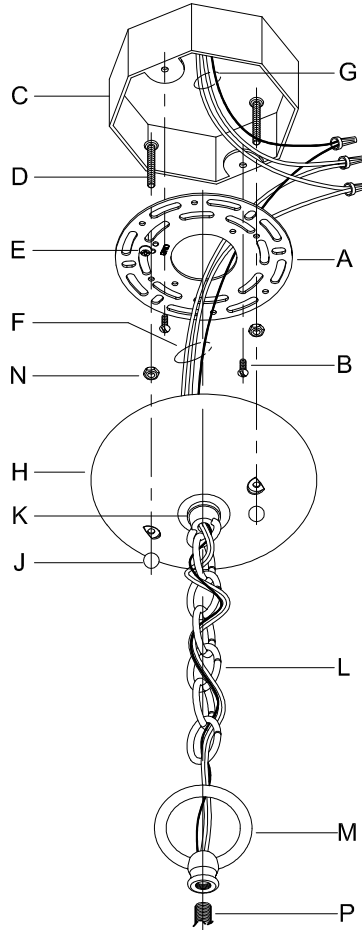

Assembly & Installation Instructions

CAUTION: Read instructions carefully and turn electricity off at main circuit breaker panel before beginning installation.

500036, 500037

WARNING - If any Special Control Devices are used with this Fixture, Follow the Instructions Carefully to assure full compliance with N.E.C. requirements. If there are any questions, contact a Qualified Electrical Contractor.

CANOPY MOUNTING & WIRE CONNECTION ASSEMBLY STEPS:

1. D,E → A
2. N → D
3. B,A → C
4. M → P
5. L → M,K
6. F → L,K,H
7. F → G
8. H,J → D

**B, C, G & T
(NOT FURNISHED)
(NO INCLUIDA)
(NON FOURNIE)**

P500036

P500037

FIXTURE ASSEMBLY STEPS:

1. Q → R,S
2. U → R,V
3. X → W
4. T → W

Instructions d'Assemblage et Installation

MISE EN GARDE: Lire les instructions avec soin et couper le courant au disjoncteur central avant de commencer l'installation.