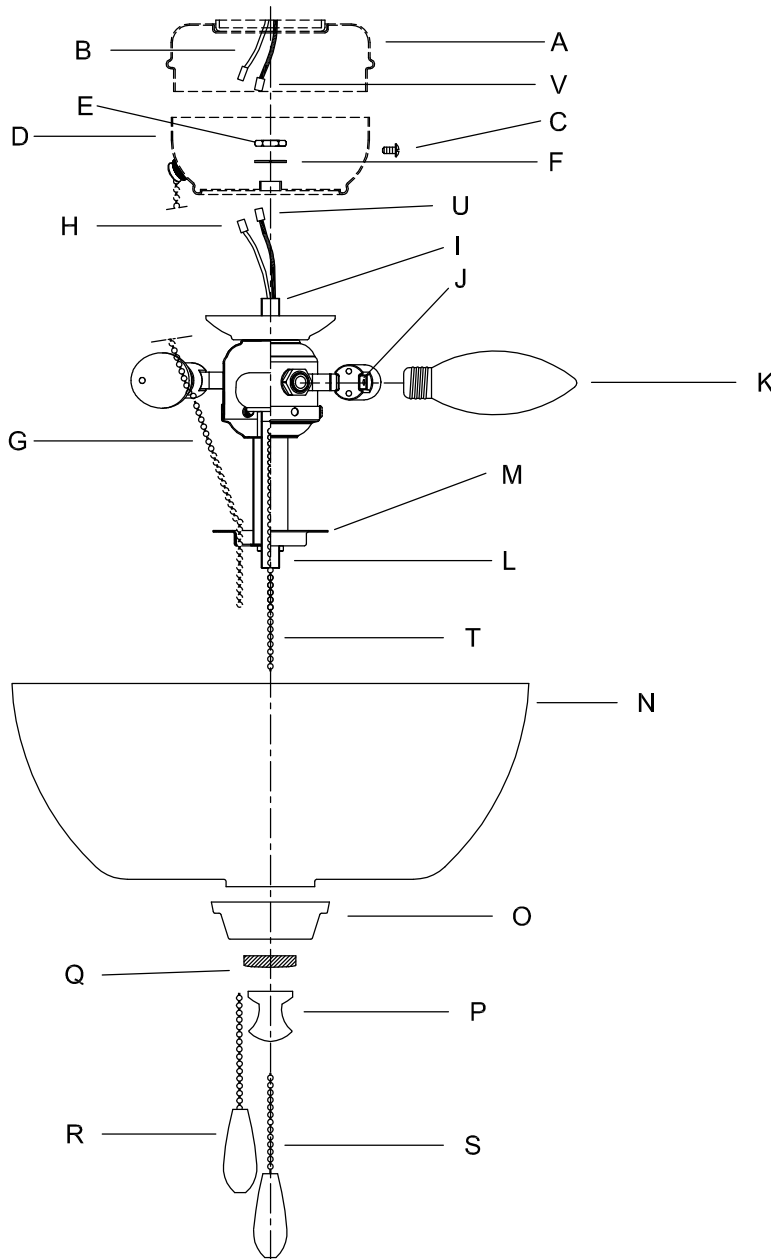

Assembly & Installation Instructions

CAUTION: Read instructions carefully and turn electricity off at main circuit breaker panel before beginning installation.

2649

- *****
- WARNING -** If any Special Control Devices are used with this Fixture, Follow the Instructions Carefully to assure full compliance with N.E.C. requirements. If there are any questions, contact a Qualified Electrical Contractor.
- CAUTION -** All glass is fragile, use care when handling lamp(s) or other glass components.
- WARNING -** This product contains chemicals known to the State of California to cause cancer, birth defects and /or other reproductive harm. Thoroughly wash hands after installing, handling, cleaning, or otherwise touching this product.
- WARNING -** As required by Congress, this fixture contains a device to limit lighting power consumption to 190 watts or less. If the wattage of installed bulbs exceeds 190 watts, the light fixture will not operate. To reset the limiter (1) turn off power using the pull switch or wall switch, (2) reduce the total wattage of installed bulbs to less than 190 watts and (3) restore power to resume normal operation.
- *****