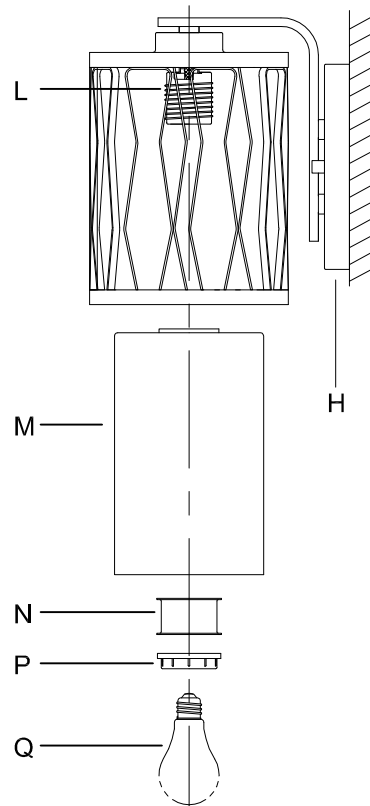

Assembly & Installation Instructions

CAUTION: Read instructions carefully and turn electricity off at main circuit breaker panel before beginning installation.

710007

WARNING - If any Special Control Devices are used with this Fixture, Follow the Instructions Carefully to assure full compliance with N.E.C. requirements. If there are any questions, contact a Qualified Electrical Contractor.

CAUTION - All glass is fragile, use care when handling Glass component(s) and or Lamp(s).

CANOPY MOUNTING & WIRE CONNECTION ASSEMBLY STEPS:

1. D,E → A
2. K → D
3. B,A → C
4. F → G
5. H,J → D

FIXTURE ASSEMBLY STEPS:

1. M,N,P → L
2. Q → L

B, C, G & Q
(NOT FURNISHED)
(NO INCLUIDA)
(NON FOURNIE)

Instructions d'Assemblage et Installation

Mise en garde: Lire les instructions avec soin et couper le courant au disjoncteur central avant de commencer l'installation.