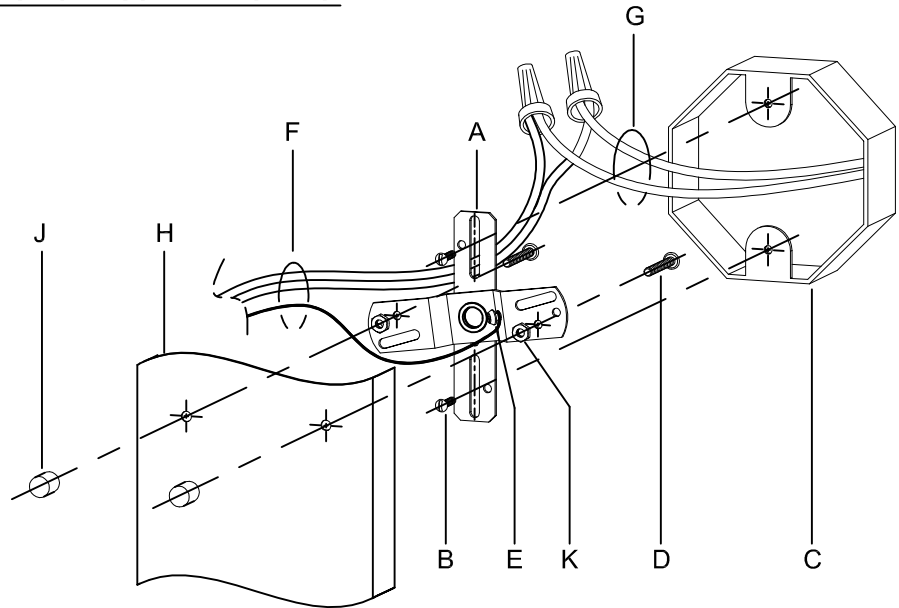

Assembly & Installation Instructions

CAUTION: Read instructions carefully and turn electricity off at main circuit breaker panel before beginning installation.

710007

WARNING - If any Special Control Devices are used with this Fixture, Follow the Instructions Carefully to assure full compliance with N.E.C. requirements. If there are any questions, contact a Qualified Electrical Contractor.

CAUTION - All glass is fragile, use care when handling Glass component(s) and or Lamp(s).

CANOPY MOUNTING & WIRE CONNECTION ASSEMBLY STEPS:

1. D,E → A
2. K → D
3. B,A → C
4. F → G
5. H,J → D

FIXTURE ASSEMBLY STEPS: