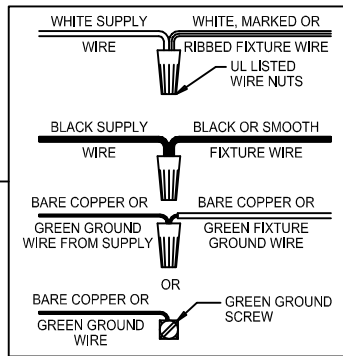

Assembly & Installation Instructions

CAUTION: Read instructions carefully and turn electricity off at main circuit breaker panel before beginning installation.

710007

WARNING - If any Special Control Devices are used with this Fixture, Follow the Instructions Carefully to assure full compliance with N.E.C. requirements. If there are any questions, contact a Qualified Electrical Contractor.

CAUTION - All glass is fragile, use care when handling Glass component(s) and or Lamp(s).

CANOPY MOUNTING & WIRE CONNECTION ASSEMBLY STEPS:

1. D,E → A
2. K → D
3. B,A → C
4. F → G
5. H,J → D

FIXTURE ASSEMBLY STEPS: