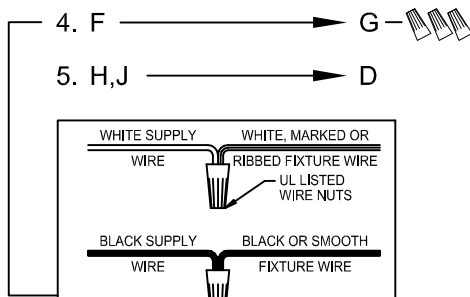

Assembly & Installation Instructions

CAUTION: Read instructions carefully and turn electricity off at main circuit breaker panel before beginning installation.

710007

WARNING - If any Special Control Devices are used with this Fixture, Follow the Instructions Carefully to assure full compliance with N.E.C. requirements. If there are any questions, contact a Qualified Electrical Contractor.

CAUTION - All glass is fragile, use care when handling Glass component(s) and or Lamp(s).

CANOPY MOUNTING & WIRE CONNECTION ASSEMBLY STEPS:

1. D,E → A
2. K → D
3. B,A → C
4. F → G
5. H,J → D

FIXTURE ASSEMBLY STEPS: